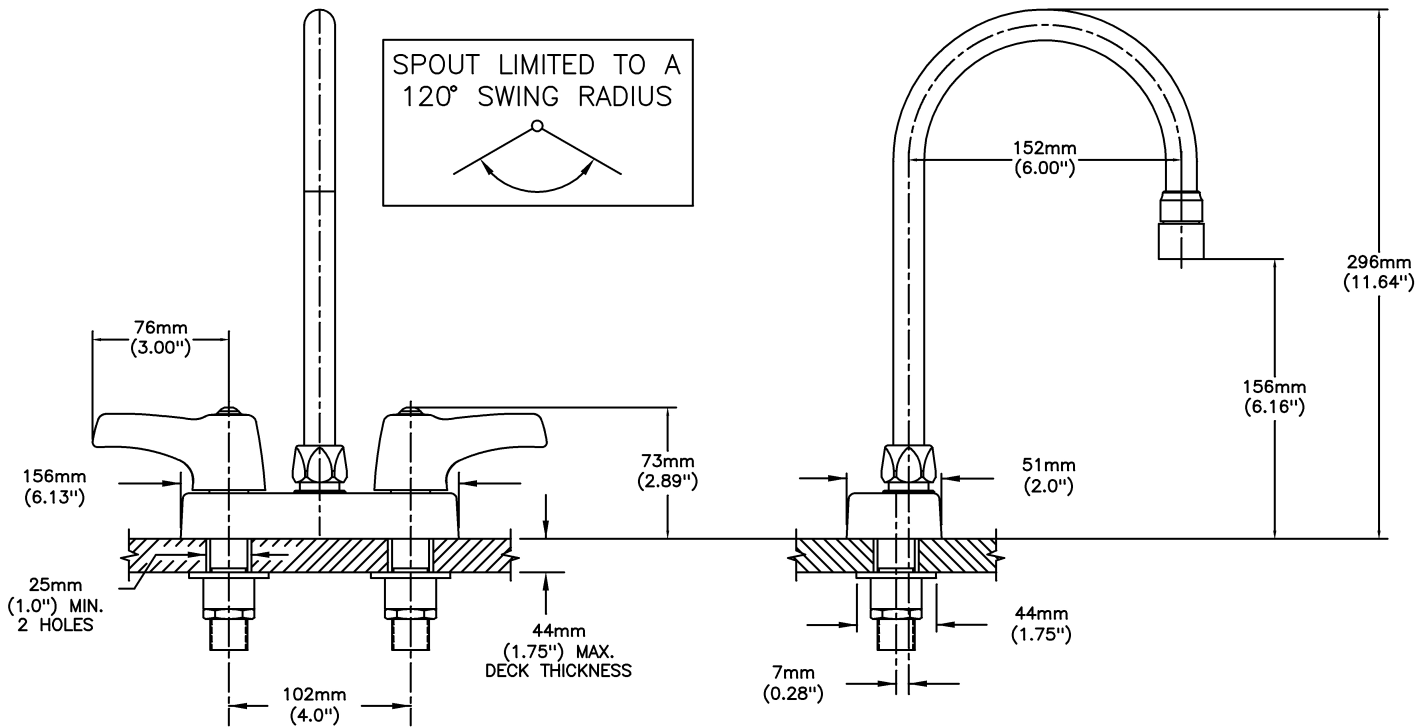

#### SPECIFICATION:

- HEAVY DUTY CAST BRASS sink faucet
- 102mm (4") centers, two handle
- Polished chrome plated finish
- CER-TECK® ceramic structures
- Metal hold-down package
- Spout#: 9 - Gooseneck spout-6.0" spout reach - 10.4" height (unmounted)- Standard rigid/swivel field installation unless LS Limited swing option selected- Vandal resistant .090" wall thickness-(R4)
- Outlet#: 3 - Vandal Resistant 1.5 gpm (5.7L/min) Flow Control Aerator
- Handle#: 3 - 76 mm (3") Lever Blade Handles-ADA Compliant-Metal-Color indexed-Vandal Resistant screws
- 120 degrees limited swing of spout (LS)

#### OPERATION:

- Not Available

***(Dimensional drawing on following page)***

Delta reserves the right (1) to make changes to specifications and materials, and (2) to change or discontinue models, both without notice or obligation. Dimensions are for reference. Measurement may vary plus or minus 6mm(0.25"). Mounting locations are suggested only. Check with local codes for requirements in your area. This spec was produced May 10, 2021.

INLET FOR 3/8" OR 1/2" FLEXIBLE RISER  
OR 1/2-14 NPSM COUPLING NUT (NOT SUPPLIED)

Delta reserves the right (1) to make changes to specifications and materials, and (2) to change or discontinue models, both without notice or obligation. Dimensions are for reference. Measurement may vary plus or minus 6mm(0.25"). Mounting locations are suggested only. Check with local codes for requirements in your area. This spec was produced May 10, 2021.