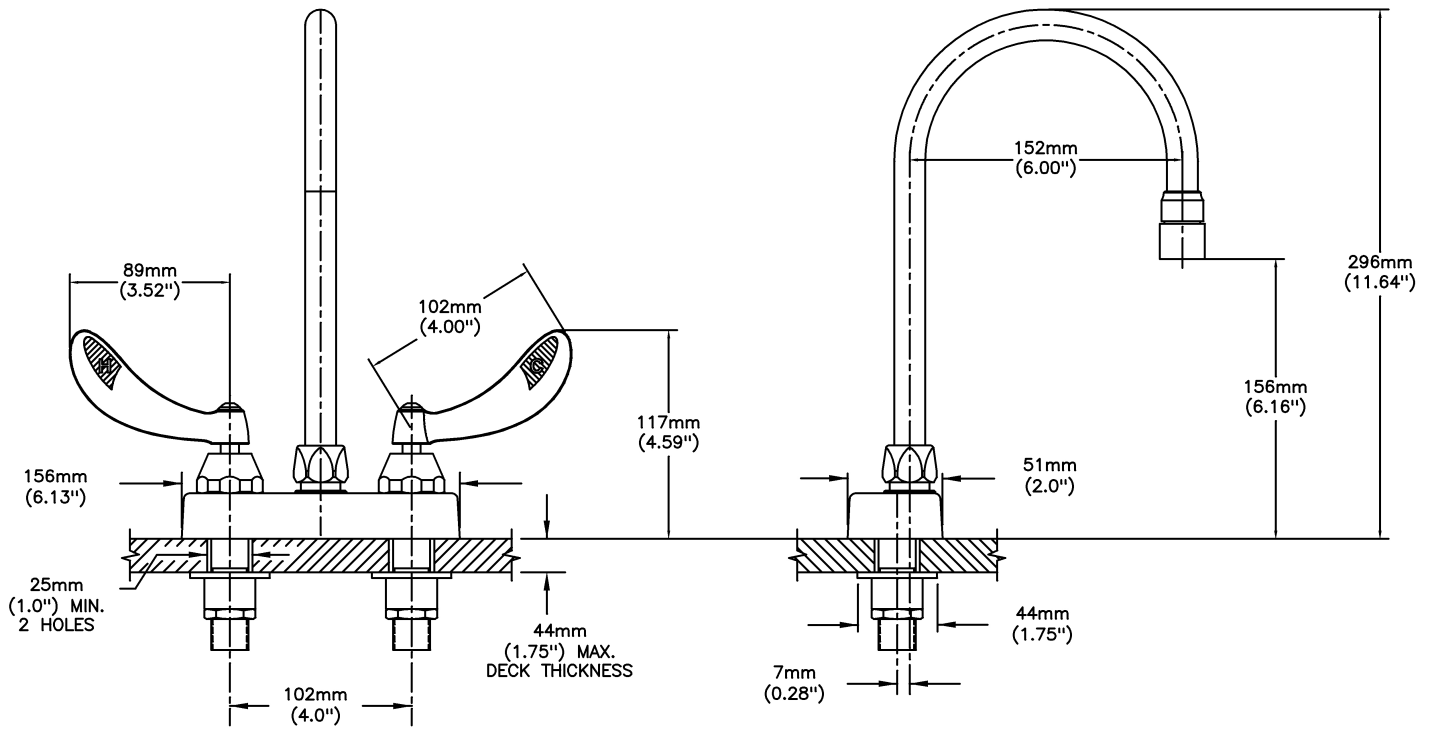

#### SPECIFICATION:

- HEAVY DUTY CAST BRASS sink faucet
- 102mm (4") centers, two handle
- Polished chrome plated finish
- CER-TECK® ceramic structures
- Metal hold-down package
- Spout#: 9 - Gooseneck spout-6.0" spout reach - 10.4" height (unmounted)- Standard rigid/swivel field installation unless LS Limited swing option selected- Vandal resistant .090" wall thickness-(R4)
- Outlet#: 2 - Vandal Resistant 1.5 GPM (5.7 L/Min) Laminar w/Agion® Antimicrobial
- Handle#: 4 - 102 mm (4") Blade Handles- ADA Compliant-Sanitary Hoods- Metal-Color indexed-Vandal resistant screws
- Handle Temperature Indicators

#### OPERATION:

- Not Available

***(Dimensional drawing on following page)***

Delta reserves the right (1) to make changes to specifications and materials, and (2) to change or discontinue models, both without notice or obligation. Dimensions are for reference. Measurement may vary plus or minus 6mm(0.25"). Mounting locations are suggested only. Check with local codes for requirements in your area. This spec was produced April 14, 2021.

INLET FOR 3/8" OR 1/2" FLEXIBLE RISER  
OR 1/2-14 NPSM COUPLING NUT (NOT SUPPLIED)

Delta reserves the right (1) to make changes to specifications and materials, and (2) to change or discontinue models, both without notice or obligation. Dimensions are for reference. Measurement may vary plus or minus 6mm(0.25"). Mounting locations are suggested only. Check with local codes for requirements in your area. This spec was produced April 14, 2021.