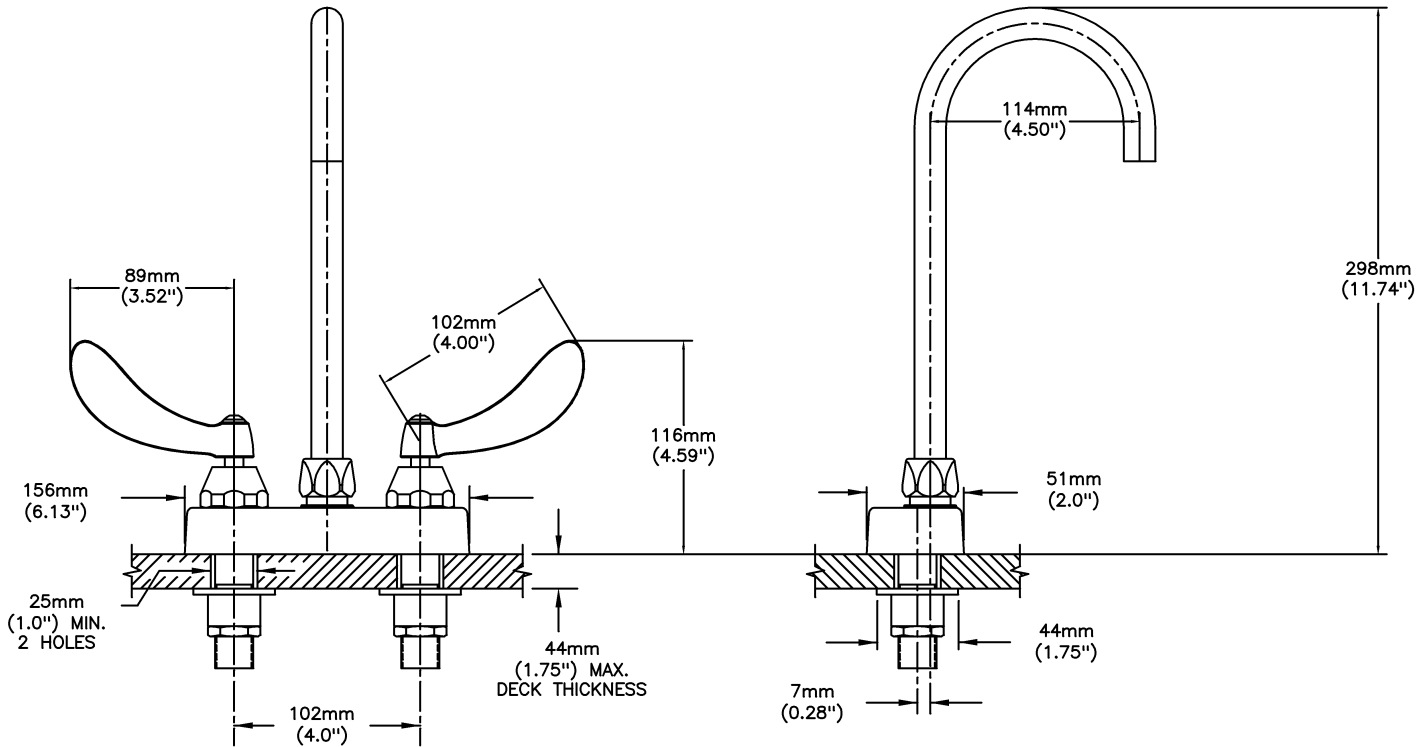

Lavatory Faucets

4" deck LESS pop-up - CER-TECK® ceramic structures

Model No: 27C4874

COMPLIES WITH:

- Verified compliant with 0.25% weighted average Pb content regulations
- CSA certified.
- Complies to ASME A112.18.1/CSA B125.1
- Outlet options 2, 3, 4 and 7 are EPA WaterSense listed
- (Contact Delta Representative for State and/or Local Approvals)

NOTES:

27T4 - 4" deck LESS pop-up -TUF-TECK® compression structures

SPECIFICATION:

- HEAVY DUTY CAST BRASS sink faucet
- 102mm (4") centers, two handle
- Polished chrome plated finish
- CER-TECK® ceramic structures
- Metal hold-down package
- Spout#: 8 - Gooseneck spout-4.5" spout reach -Standard rigid/swivel field installation-Vandal resistant .090" wall thickness(R2)
- Outlet#: 7 - Smooth Spout End with Laminar Flow Control in Spout Base - 1.0 GPM (3.8L/min)
- Handle#: 4 - 102 mm (4") Blade Handles- ADA Compliant-Sanitary Hoods-Metal-Color indexed-Vandal resistant screws

OPERATION:

- Not Available

(Dimensional drawing on following page)

Delta reserves the right (1) to make changes to specifications and materials, and (2) to change or discontinue models, both without notice or obligation. Dimensions are for reference. Measurement may vary plus or minus 6mm(0.25"). Mounting locations are suggested only. Check with local codes for requirements in your area. This spec was produced April 15, 2021.

INLET FOR 3/8" OR 1/2" FLEXIBLE RISER
OR 1/2-14 NPSM COUPLING NUT (NOT SUPPLIED)

Delta reserves the right (1) to make changes to specifications and materials, and (2) to change or discontinue models, both without notice or obligation. Dimensions are for reference. Measurement may vary plus or minus 6mm(0.25"). Mounting locations are suggested only. Check with local codes for requirements in your area. This spec was produced April 15, 2021.