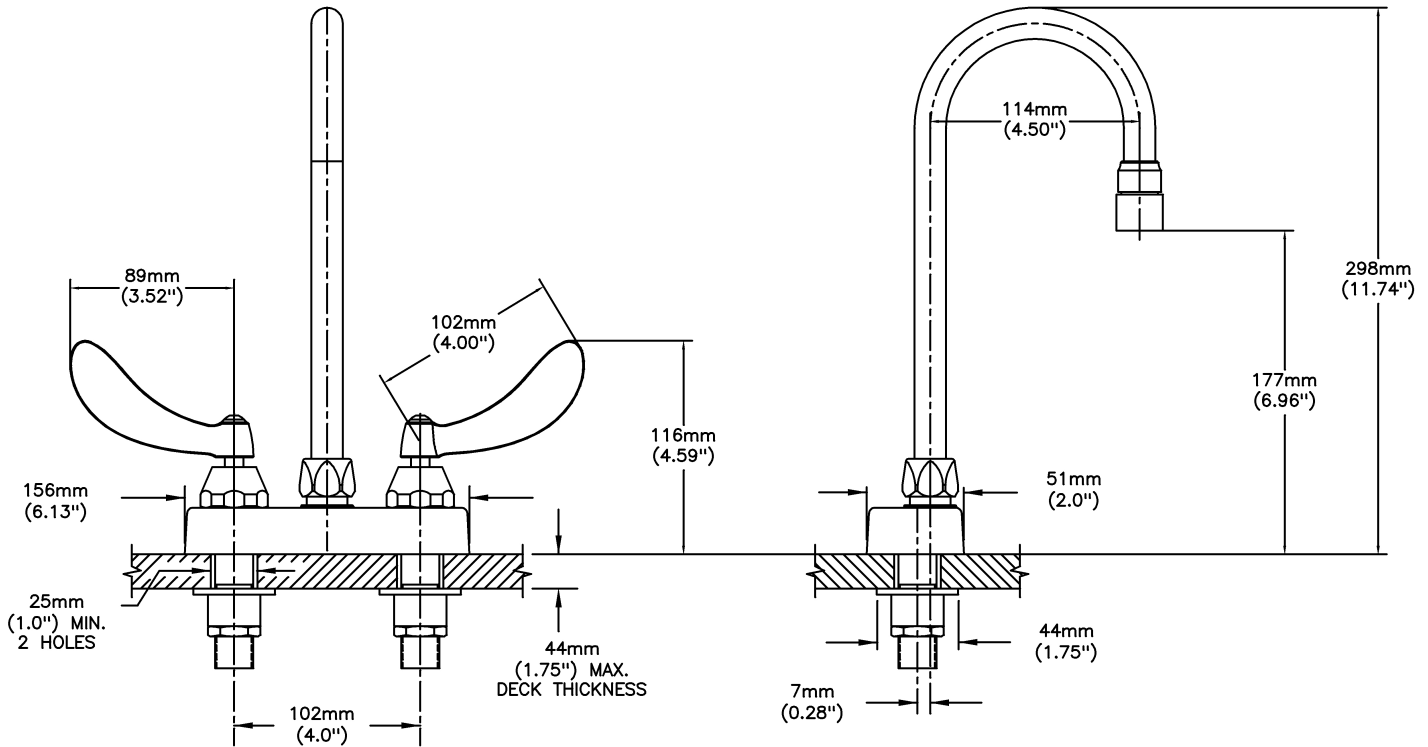

Lavatory Faucets

4" deck LESS pop-up - CER-TECK® ceramic structures

Model No: 27C4854

COMPLIES WITH:

- Verified compliant with 0.25% weighted average Pb content regulations
- CSA certified.
- Complies to ASME A112.18.1/CSA B125.1
- (Contact Delta Representative for State and/or Local Approvals)

NOTES:

27T4 - 4" deck LESS pop-up - TUF-TECK® compression structures

SPECIFICATION:

- HEAVY DUTY CAST BRASS sink faucet
- 102mm (4") centers, two handle
- Polished chrome plated finish
- CER-TECK® ceramic structures
- Metal hold-down package
- Spout#: 8 - Gooseneck spout-4.5" spout reach -Standard rigid/swivel field installation-Vandal resistant .090" wall thickness(R2)
- Outlet#: 5 - Vandal Resistant 0.5gpm (1.9 L/min) Non-Aerating Spray Outlet
- Handle#: 4 - 102 mm (4") Blade Handles- ADA Compliant-Sanitary Hoods-Metal-Color indexed-Vandal resistant screws

OPERATION:

- Not Available

(Dimensional drawing on following page)

Delta reserves the right (1) to make changes to specifications and materials, and (2) to change or discontinue models, both without notice or obligation. Dimensions are for reference. Measurement may vary plus or minus 6mm(0.25"). Mounting locations are suggested only. Check with local codes for requirements in your area. This spec was produced June 07, 2021.

INLET FOR 3/8" OR 1/2" FLEXIBLE RISER
OR 1/2-14 NPSM COUPLING NUT (NOT SUPPLIED)

Delta reserves the right (1) to make changes to specifications and materials, and (2) to change or discontinue models, both without notice or obligation. Dimensions are for reference. Measurement may vary plus or minus 6mm(0.25"). Mounting locations are suggested only. Check with local codes for requirements in your area. This spec was produced June 07, 2021.