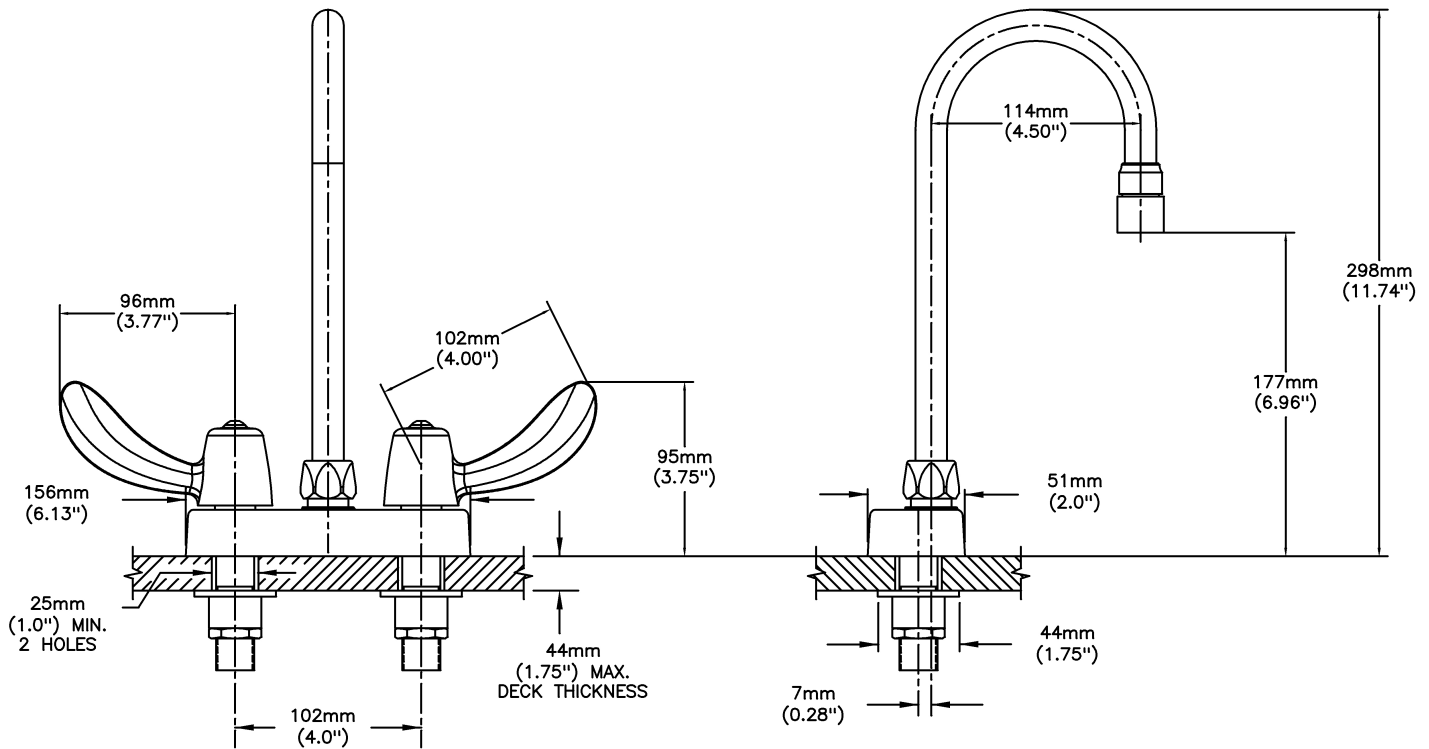

Lavatory Faucets

4" deck LESS pop-up - CER-TECK® ceramic structures

Model No: 27C4852

COMPLIES WITH:

- Verified compliant with 0.25% weighted average Pb content regulations
- CSA certified.
- Complies to ASME A112.18.1/CSA B125.1
- (Contact Delta Representative for State and/or Local Approvals)

NOTES:

27T4 - 4" deck LESS pop-up - TUF-TECK® compression structures

SPECIFICATION:

- HEAVY DUTY CAST BRASS sink faucet
- 102mm (4") centers, two handle
- Polished chrome plated finish
- CER-TECK® ceramic structures
- Metal hold-down package
- Spout#: 8 - Gooseneck spout-4.5" spout reach -Standard rigid/swivel field installation-Vandal resistant .090" wall thickness(R2)
- Outlet#: 5 - Vandal Resistant 0.5gpm (1.9 L/min) Non-Aerating Spray Outlet
- Handle#: 2 - 102 mm (4") Hooded Blade Handles-ADA compliant-Metal-Color indexed-Vandal resistant screws

OPERATION:

- Not Available

(Dimensional drawing on following page)

Delta reserves the right (1) to make changes to specifications and materials, and (2) to change or discontinue models, both without notice or obligation. Dimensions are for reference. Measurement may vary plus or minus 6mm(0.25"). Mounting locations are suggested only. Check with local codes for requirements in your area. This spec was produced April 20, 2021.

INLET FOR 3/8" OR 1/2" FLEXIBLE RISER
OR 1/2-14 NPSM COUPLING NUT (NOT SUPPLIED)

Delta reserves the right (1) to make changes to specifications and materials, and (2) to change or discontinue models, both without notice or obligation. Dimensions are for reference. Measurement may vary plus or minus 6mm(0.25"). Mounting locations are suggested only. Check with local codes for requirements in your area. This spec was produced April 20, 2021.