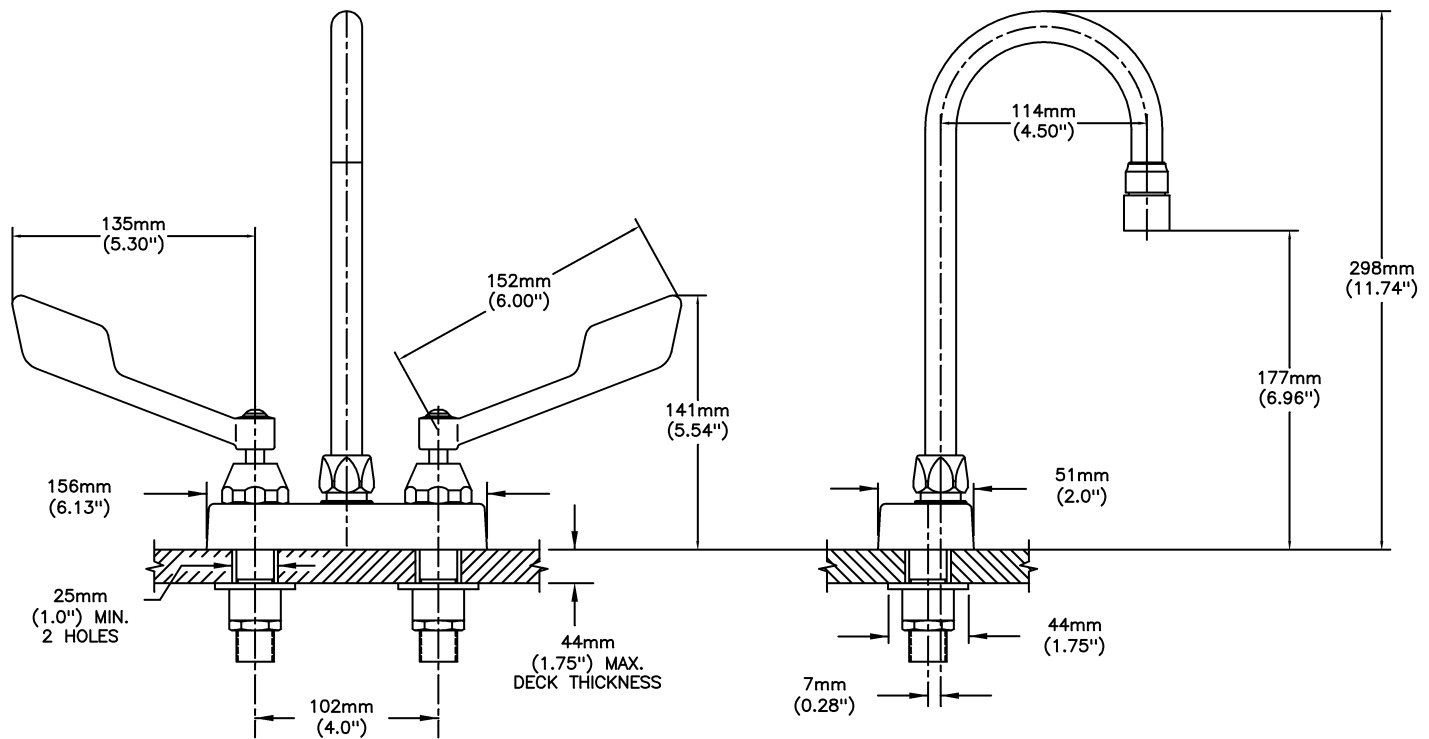

#### SPECIFICATION:

- HEAVY DUTY CAST BRASS sink faucet
- 102mm (4") centers, two handle
- Polished chrome plated finish
- CER-TECK® ceramic structures
- Metal hold-down package
- Spout#: 8 - Gooseneck spout-4.5" spout reach -Standard rigid/swivel field installation-Vandal resistant .090" wall thickness(R2)
- Outlet#: 4 - Standard 1.5 GPM (5.7 L/Min) Flow Control Aerator
- Handle#: 5 - 152 mm (6") Wrist Blade Handles-ADA Compliant- Sanitary Hoods-Metal-Color indexed-Vandal resistant screws

#### OPERATION:

- Not Available

***(Dimensional drawing on following page)***

Delta reserves the right (1) to make changes to specifications and materials, and (2) to change or discontinue models, both without notice or obligation. Dimensions are for reference. Measurement may vary plus or minus 6mm(0.25"). Mounting locations are suggested only. Check with local codes for requirements in your area. This spec was produced July 13, 2021.

INLET FOR 3/8" OR 1/2" FLEXIBLE RISER  
OR 1/2-14 NPSM COUPLING NUT (NOT SUPPLIED)

Delta reserves the right (1) to make changes to specifications and materials, and (2) to change or discontinue models, both without notice or obligation. Dimensions are for reference. Measurement may vary plus or minus 6mm(0.25"). Mounting locations are suggested only. Check with local codes for requirements in your area. This spec was produced July 13, 2021.