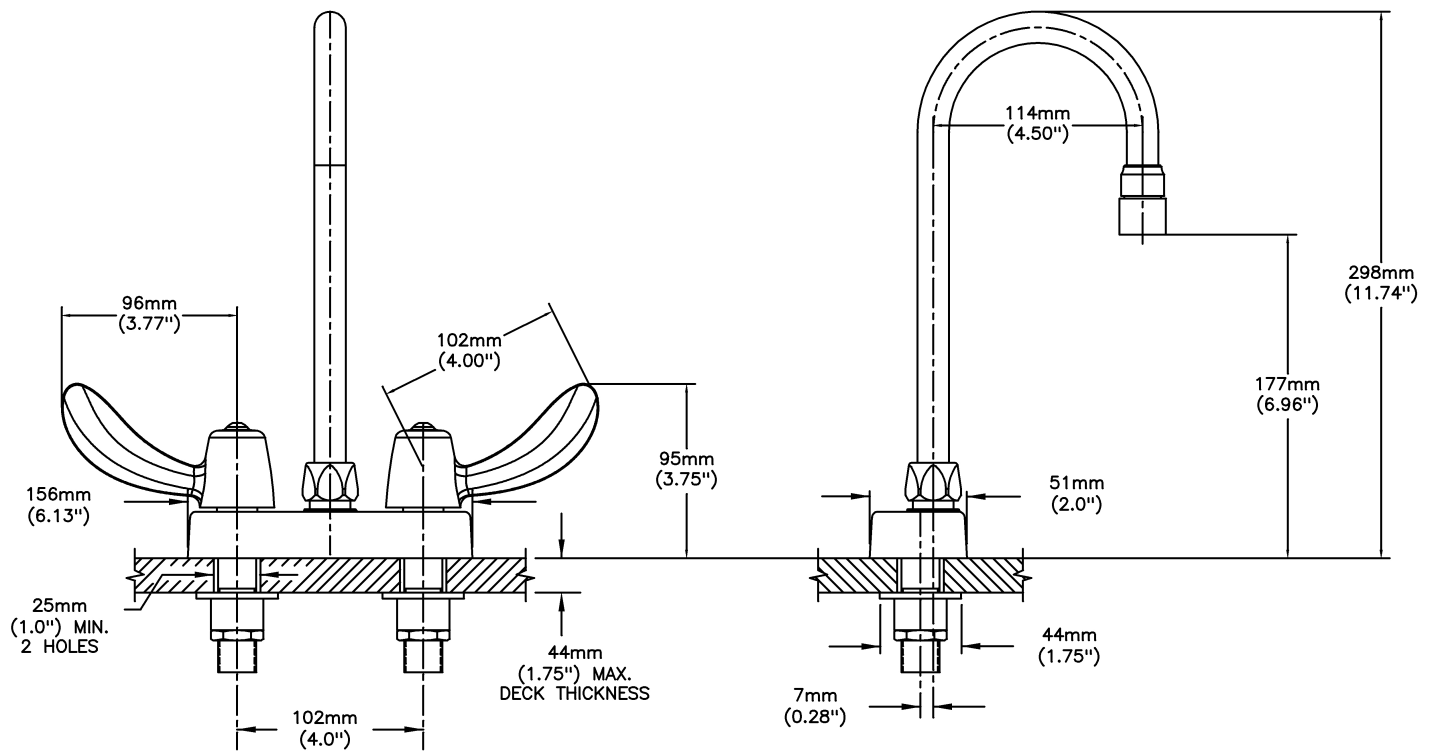

Lavatory Faucets

4" deck LESS pop-up - CER-TECK® ceramic structures

Model No: 27C4842

COMPLIES WITH:

- Verified compliant with 0.25% weighted average Pb content regulations
- CSA certified.
- Complies to ASME A112.18.1/CSA B125.1
- Outlet options 2, 3, 4 and 7 are EPA WaterSense listed
- (Contact Delta Representative for State and/or Local Approvals)

NOTES:

27T4 - 4" deck LESS pop-up -TUF-TECK® compression structures

SPECIFICATION:

- HEAVY DUTY CAST BRASS sink faucet
- 102mm (4") centers, two handle
- Polished chrome plated finish
- CER-TECK® ceramic structures
- Metal hold-down package
- Spout#: 8 - Gooseneck spout-4.5" spout reach -Standard rigid/swivel field installation-Vandal resistant .090" wall thickness(R2)
- Outlet#: 4 - Standard 1.5 GPM (5.7 L/Min) Flow Control Aerator
- Handle#: 2 - 102 mm (4") Hooded Blade Handles-ADA compliant-Metal-Color indexed-Vandal resistant screws

OPERATION:

- Not Available

(Dimensional drawing on following page)

Delta reserves the right (1) to make changes to specifications and materials, and (2) to change or discontinue models, both without notice or obligation. Dimensions are for reference. Measurement may vary plus or minus 6mm(0.25"). Mounting locations are suggested only. Check with local codes for requirements in your area. This spec was produced April 13, 2021.

INLET FOR 3/8" OR 1/2" FLEXIBLE RISER
OR 1/2-14 NPSM COUPLING NUT (NOT SUPPLIED)

Delta reserves the right (1) to make changes to specifications and materials, and (2) to change or discontinue models, both without notice or obligation. Dimensions are for reference. Measurement may vary plus or minus 6mm(0.25"). Mounting locations are suggested only. Check with local codes for requirements in your area. This spec was produced April 13, 2021.