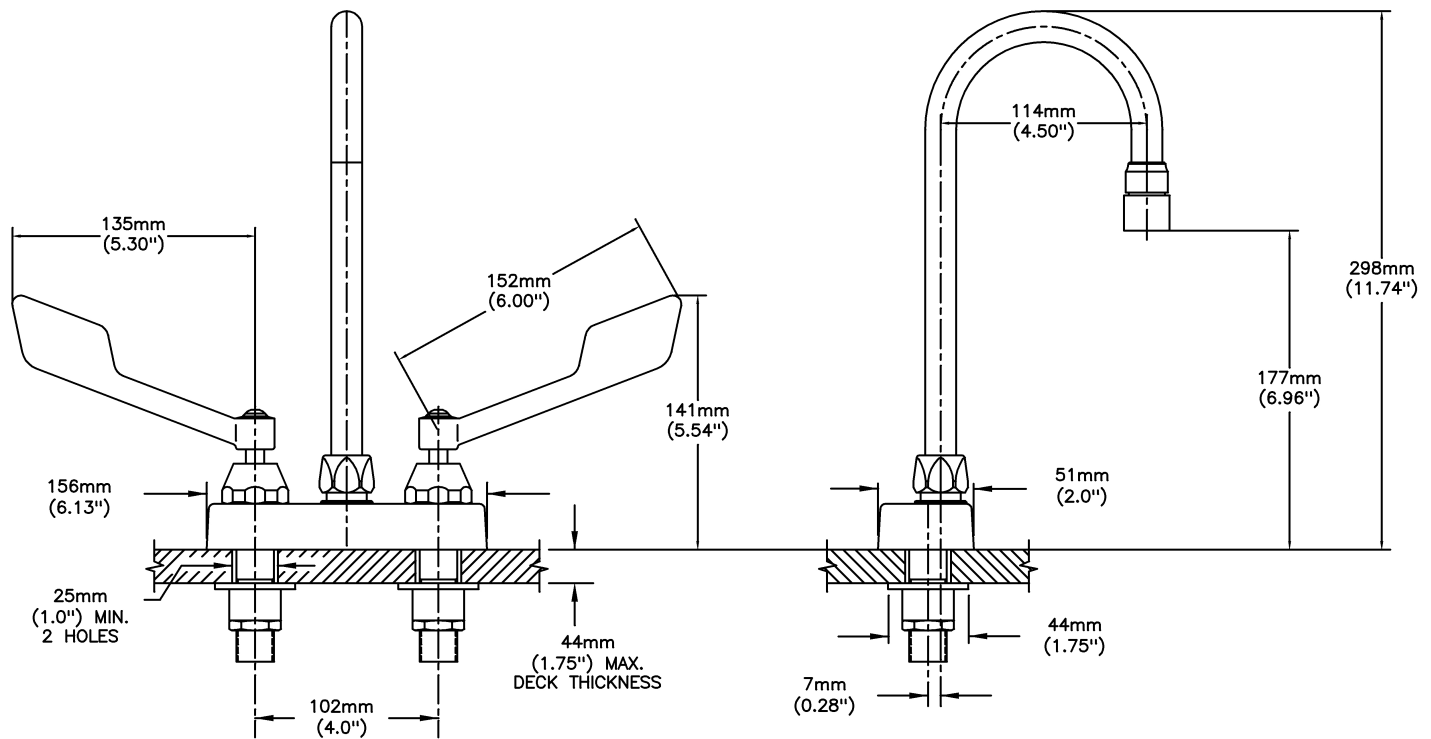

#### SPECIFICATION:

- HEAVY DUTY CAST BRASS sink faucet
- 102mm (4") centers, two handle
- Polished chrome plated finish
- CER-TECK® ceramic structures
- Metal hold-down package
- Spout#: 8 - Gooseneck spout-4.5" spout reach -Standard rigid/swivel field installation-Vandal resistant .090" wall thickness(R2)
- Outlet#: 3 - Vandal Resistant 1.5 gpm (5.7L/min) Flow Control Aerator
- Handle#: 5 - 152 mm (6") Wrist Blade Handles-ADA Compliant- Sanitary Hoods-Metal-Color indexed-Vandal resistant screws

#### OPERATION:

- Not Available

***(Dimensional drawing on following page)***

Delta reserves the right (1) to make changes to specifications and materials, and (2) to change or discontinue models, both without notice or obligation. Dimensions are for reference. Measurement may vary plus or minus 6mm(0.25"). Mounting locations are suggested only. Check with local codes for requirements in your area. This spec was produced April 21, 2021.

INLET FOR 3/8" OR 1/2" FLEXIBLE RISER  
OR 1/2-14 NPSM COUPLING NUT (NOT SUPPLIED)

Delta reserves the right (1) to make changes to specifications and materials, and (2) to change or discontinue models, both without notice or obligation. Dimensions are for reference. Measurement may vary plus or minus 6mm(0.25"). Mounting locations are suggested only. Check with local codes for requirements in your area. This spec was produced April 21, 2021.