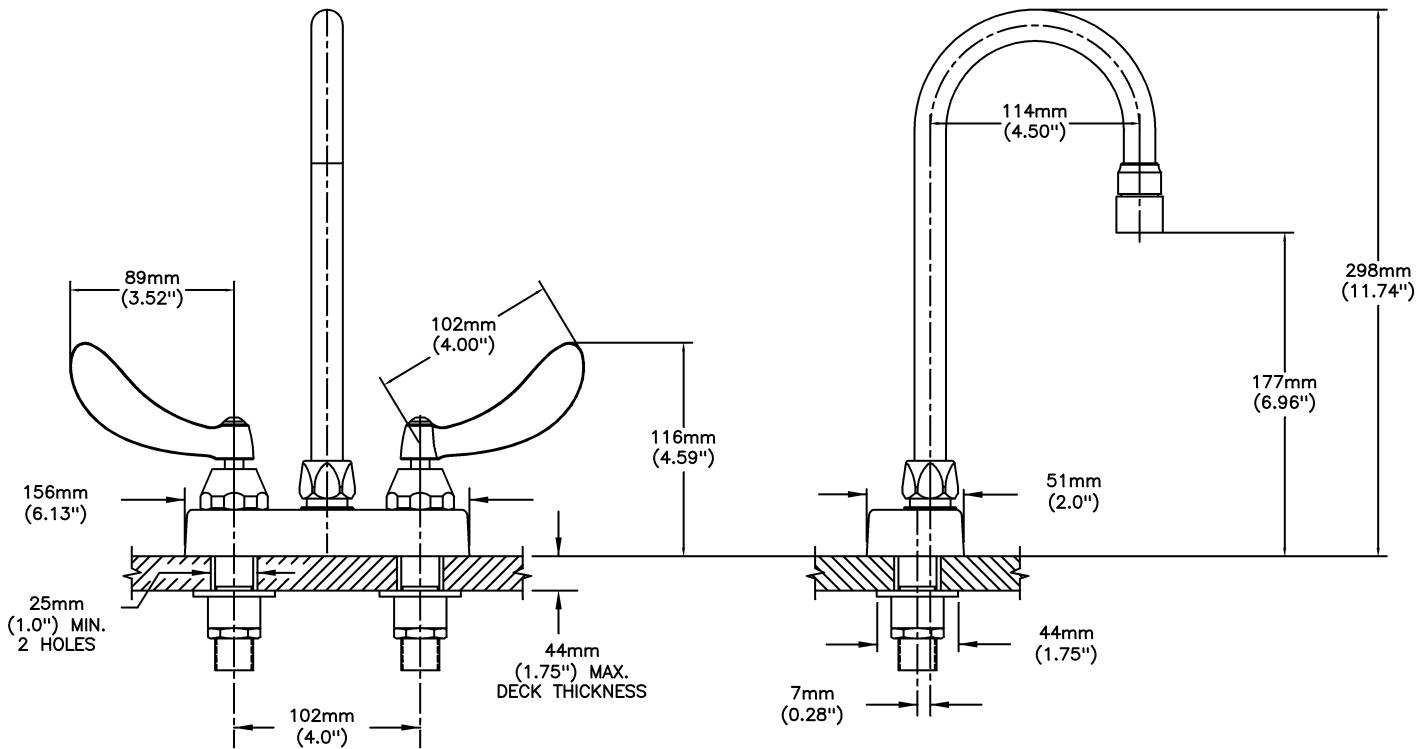

#### SPECIFICATION:

- HEAVY DUTY CAST BRASS sink faucet
- 102mm (4") centers, two handle
- Polished chrome plated finish
- CER-TECK® ceramic structures
- Metal hold-down package
- Spout#: 8 - Gooseneck spout-4.5" spout reach -Standard rigid/swivel field installation-Vandal resistant .090" wall thickness(R2)
- Outlet#: 3 - Vandal Resistant 1.5 gpm (5.7L/min) Flow Control Aerator
- Handle#: 4 - 102 mm (4") Blade Handles- ADA Compliant-Sanitary Hoods- Metal-Color indexed-Vandal resistant screws

#### OPERATION:

- Not Available

***(Dimensional drawing on following page)***

Delta reserves the right (1) to make changes to specifications and materials, and (2) to change or discontinue models, both without notice or obligation. Dimensions are for reference. Measurement may vary plus or minus 6mm(0.25"). Mounting locations are suggested only. Check with local codes for requirements in your area. This spec was produced April 15, 2021.

INLET FOR 3/8" OR 1/2" FLEXIBLE RISER  
OR 1/2-14 NPSM COUPLING NUT (NOT SUPPLIED)

Delta reserves the right (1) to make changes to specifications and materials, and (2) to change or discontinue models, both without notice or obligation. Dimensions are for reference. Measurement may vary plus or minus 6mm(0.25"). Mounting locations are suggested only. Check with local codes for requirements in your area. This spec was produced April 15, 2021.