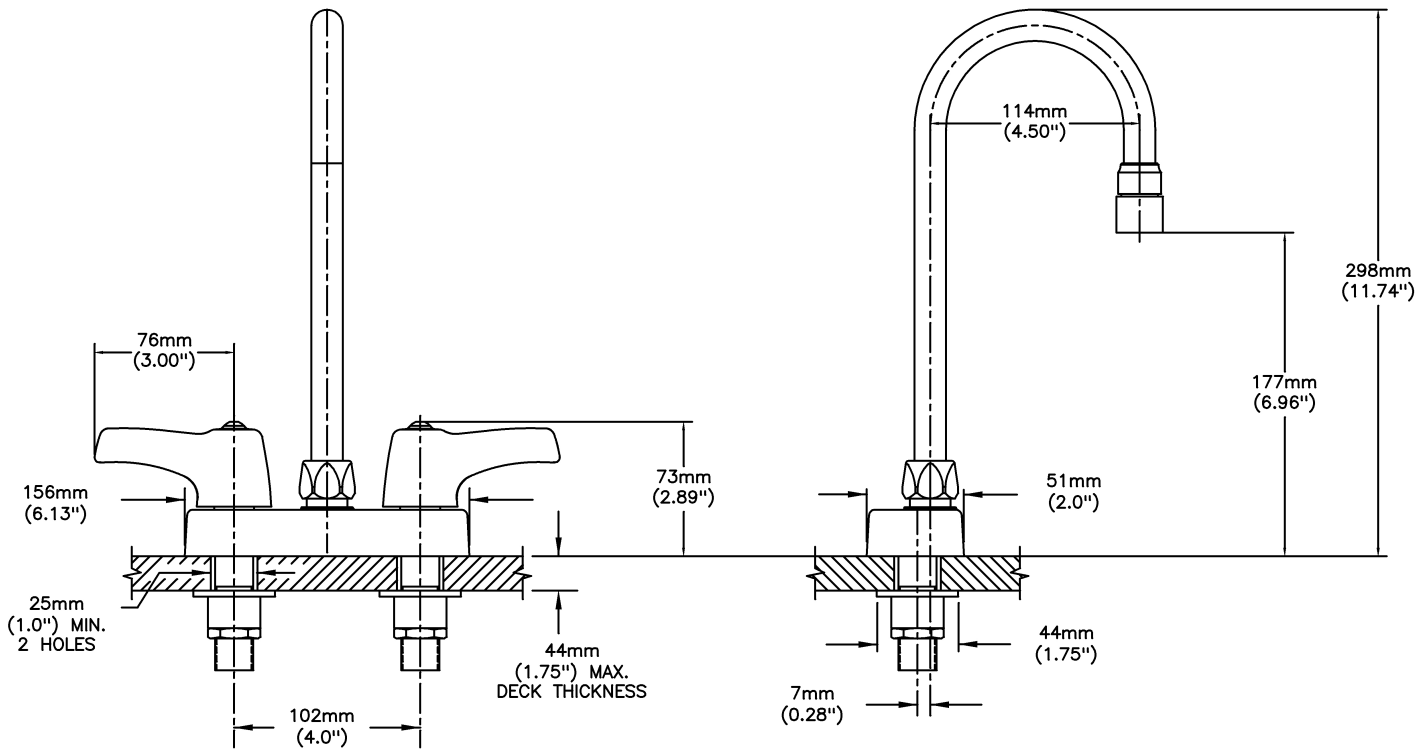

#### SPECIFICATION:

- HEAVY DUTY CAST BRASS sink faucet
- 102mm (4") centers, two handle
- Polished chrome plated finish
- CER-TECK® ceramic structures
- Metal hold-down package
- Spout#: 8 - Gooseneck spout-4.5" spout reach -Standard rigid/swivel field installation-Vandal resistant .090" wall thickness(R2)
- Outlet#: 3 - Vandal Resistant 1.5 gpm (5.7L/min) Flow Control Aerator
- Handle#: 3 - 76 mm (3") Lever Blade Handles-ADA Compliant-Metal-Color indexed-Vandal Resistant screws

#### OPERATION:

- Not Available

***(Dimensional drawing on following page)***

Delta reserves the right (1) to make changes to specifications and materials, and (2) to change or discontinue models, both without notice or obligation. Dimensions are for reference. Measurement may vary plus or minus 6mm(0.25"). Mounting locations are suggested only. Check with local codes for requirements in your area. This spec was produced April 15, 2021.

INLET FOR 3/8" OR 1/2" FLEXIBLE RISER  
OR 1/2-14 NPSM COUPLING NUT (NOT SUPPLIED)

Delta reserves the right (1) to make changes to specifications and materials, and (2) to change or discontinue models, both without notice or obligation. Dimensions are for reference. Measurement may vary plus or minus 6mm(0.25"). Mounting locations are suggested only. Check with local codes for requirements in your area. This spec was produced April 15, 2021.