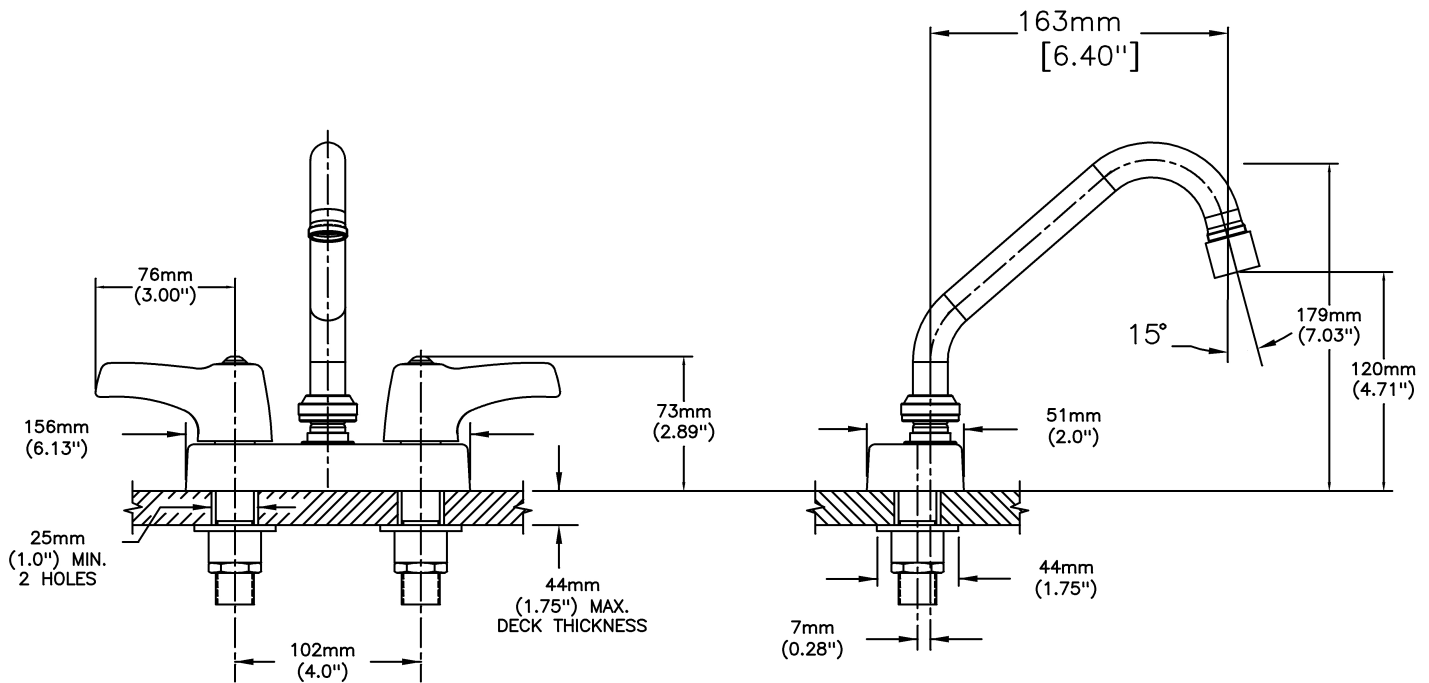

#### SPECIFICATION:

- HEAVY DUTY CAST BRASS sink faucet
- 102mm (4") centers, two handle
- Polished chrome plated finish
- CER-TECK® ceramic structures
- Metal hold-down package
- Spout#: 3 - 152mm (6") Tubular Swing Spout(S3)
- Outlet#: 3 - Vandal Resistant 1.5 gpm (5.7L/min) Flow Control Aerator
- Handle#: 3 - 76 mm (3") Lever Blade Handles-ADA Compliant-Metal-Color indexed-Vandal Resistant screws

#### OPERATION:

- Not Available

***(Dimensional drawing on following page)***

Delta reserves the right (1) to make changes to specifications and materials, and (2) to change or discontinue models, both without notice or obligation. Dimensions are for reference. Measurement may vary plus or minus 6mm(0.25"). Mounting locations are suggested only. Check with local codes for requirements in your area. This spec was produced May 07, 2021.

INLET FOR 3/8" OR 1/2" FLEXIBLE RISER  
OR 1/2-14 NPSM COUPLING NUT (NOT SUPPLIED)

Delta reserves the right (1) to make changes to specifications and materials, and (2) to change or discontinue models, both without notice or obligation. Dimensions are for reference. Measurement may vary plus or minus 6mm(0.25"). Mounting locations are suggested only. Check with local codes for requirements in your area. This spec was produced May 07, 2021.