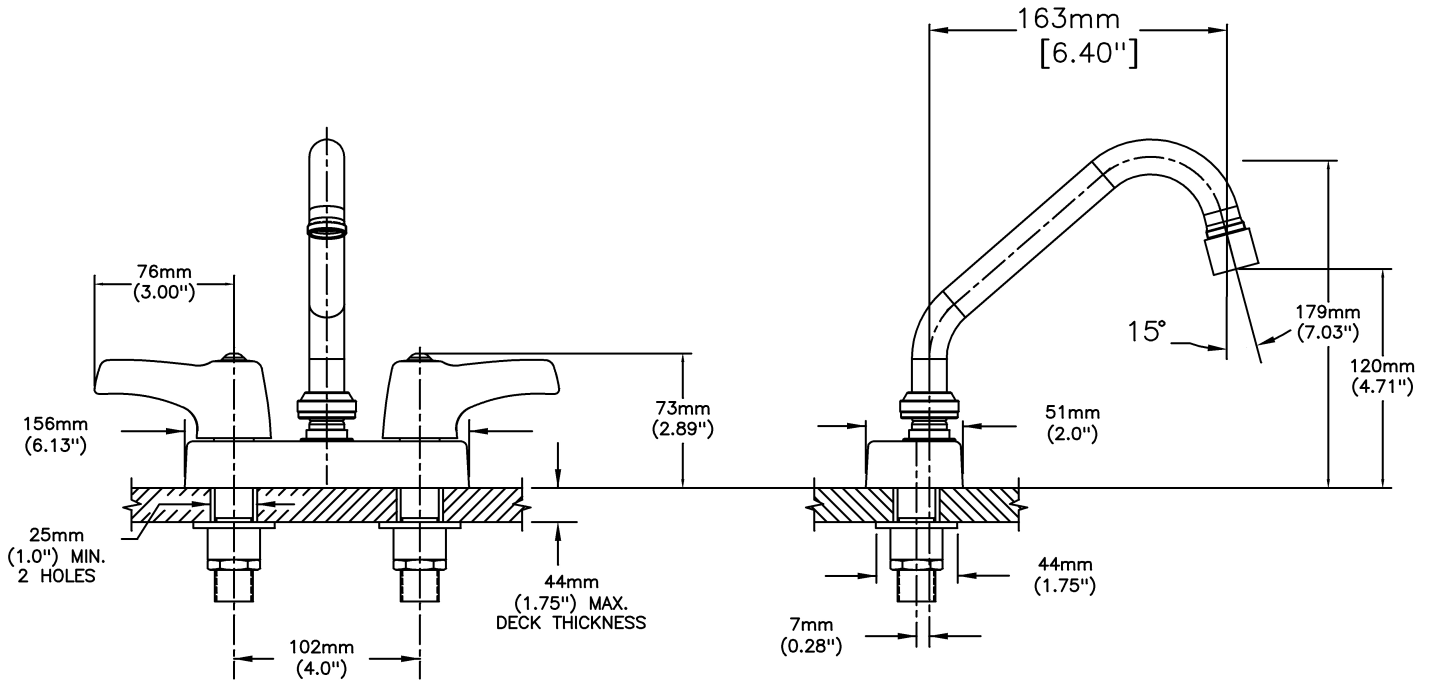

Lavatory Faucets

4" deck LESS pop-up - CER-TECK® ceramic structures

Model No: 27C4323

COMPLIES WITH:

- Verified compliant with 0.25% weighted average Pb content regulations
- CSA certified.
- Complies to ASME A112.18.1/CSA B125.1
- Outlet options 2 and 7 are EPA WaterSense listed
- (Contact Delta Representative for State and/or Local Approvals)

NOTES:

27T4 - 4" deck LESS pop-up -TUF-TECK® compression structures

SPECIFICATION:

- HEAVY DUTY CAST BRASS sink faucet
- 102mm (4") centers, two handle
- Polished chrome plated finish
- CER-TECK® ceramic structures
- Metal hold-down package
- Spout#: 3 - 152mm (6") Tubular Swing Spout(S3)
- Outlet#: 2 - Vandal Resistant 1.5 GPM (5.7 L/Min) Laminar w/Agion® Antimicrobial
- Handle#: 3 - 76 mm (3") Lever Blade Handles-ADA Compliant-Metal-Color indexed-Vandal Resistant screws

OPERATION:

- Not Available

(Dimensional drawing on following page)

Delta reserves the right (1) to make changes to specifications and materials, and (2) to change or discontinue models, both without notice or obligation. Dimensions are for reference. Measurement may vary plus or minus 6mm(0.25"). Mounting locations are suggested only. Check with local codes for requirements in your area. This spec was produced July 13, 2021.

INLET FOR 3/8" OR 1/2" FLEXIBLE RISER
OR 1/2-14 NPSM COUPLING NUT (NOT SUPPLIED)

Delta reserves the right (1) to make changes to specifications and materials, and (2) to change or discontinue models, both without notice or obligation. Dimensions are for reference. Measurement may vary plus or minus 6mm(0.25"). Mounting locations are suggested only. Check with local codes for requirements in your area. This spec was produced July 13, 2021.