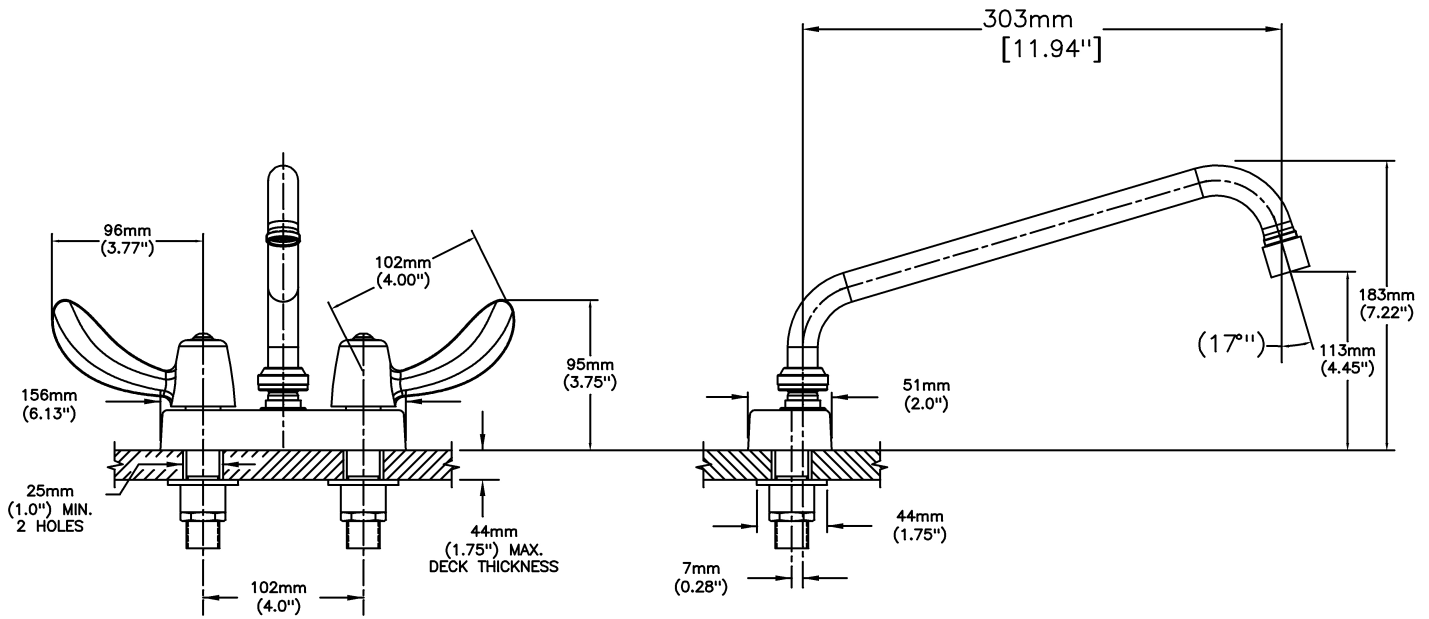

#### SPECIFICATION:

- HEAVY DUTY CAST BRASS sink faucet
- 102mm (4") centers, two handle
- Polished chrome plated finish
- CER-TECK® ceramic structures
- Metal hold-down package
- Spout: S7 - 279mm (11") Tubular Swing Spout(S7)
- Outlet#: 4 - Standard 1.5 GPM (5.7 L/Min) Flow Control Aerator
- Handle#: 2 - 102 mm (4") Hooded Blade Handles-ADA compliant-Metal-Color indexed-Vandal resistant screws

#### OPERATION:

- Not Available

***(Dimensional drawing on following page)***

Delta reserves the right (1) to make changes to specifications and materials, and (2) to change or discontinue models, both without notice or obligation. Dimensions are for reference. Measurement may vary plus or minus 6mm(0.25"). Mounting locations are suggested only. Check with local codes for requirements in your area. This spec was produced July 13, 2021.

INLET FOR 3/8" OR 1/2" FLEXIBLE RISER  
OR 1/2-14 NPSM COUPLING NUT (NOT SUPPLIED)

Delta reserves the right (1) to make changes to specifications and materials, and (2) to change or discontinue models, both without notice or obligation. Dimensions are for reference. Measurement may vary plus or minus 6mm(0.25"). Mounting locations are suggested only. Check with local codes for requirements in your area. This spec was produced July 13, 2021.