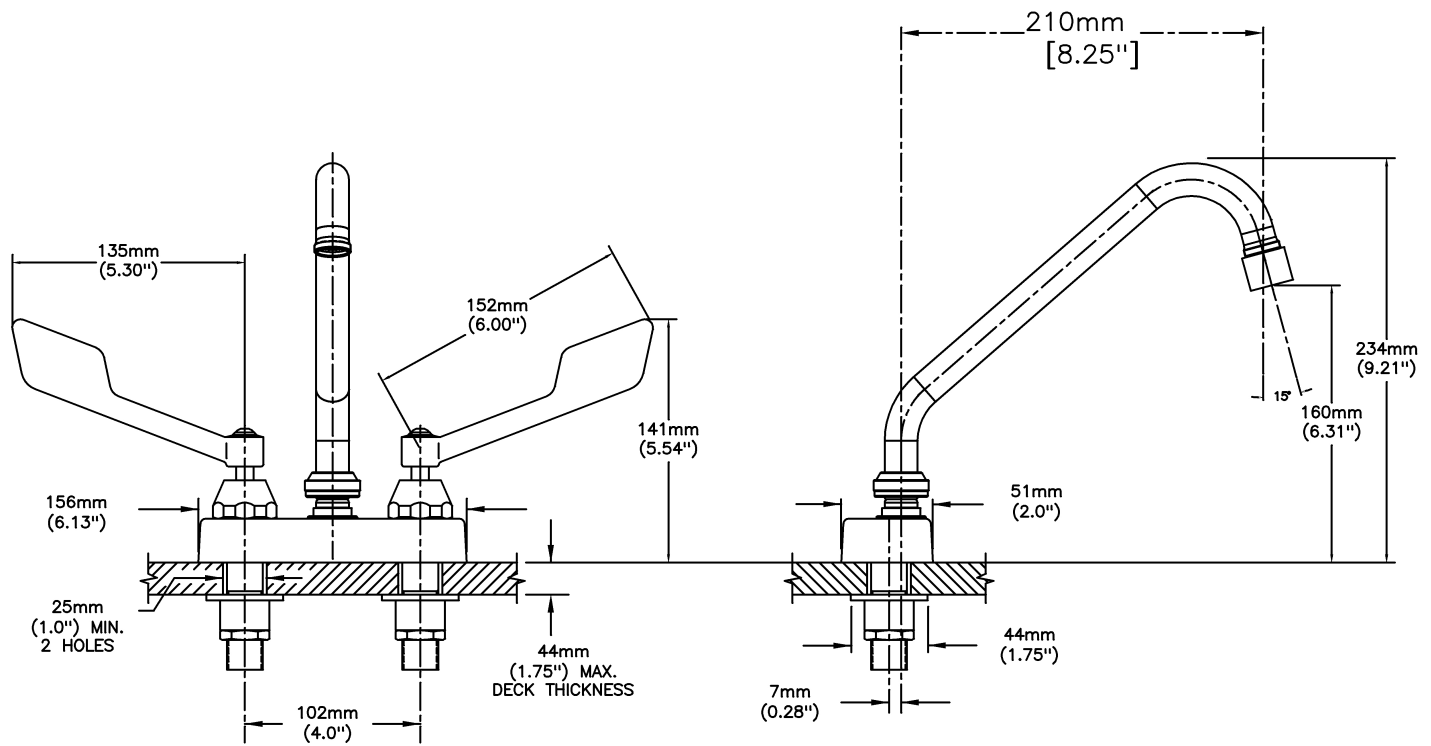

Lavatory Faucets

4" deck LESS pop-up - CER-TECK® ceramic structures

Model No: 27C4235

COMPLIES WITH:

- Verified compliant with 0.25% weighted average Pb content regulations
- CSA certified.
- Complies to ASME A112.18.1/CSA B125.1
- Outlet options 2 and 7 are EPA WaterSense listed
- (Contact Delta Representative for State and/or Local Approvals)

NOTES:

27T4 - 4" deck LESS pop-up -TUF-TECK® compression structures

SPECIFICATION:

- HEAVY DUTY CAST BRASS sink faucet
- 102mm (4") centers, two handle
- Polished chrome plated finish
- CER-TECK® ceramic structures
- Metal hold-down package
- Spout#: 2 - 203mm (8") Tubular Swing Spout(S5)
- Outlet#: 3 - Vandal Resistant 1.5 gpm (5.7L/min) Flow Control Aerator
- Handle#: 5 - 152 mm (6") Wrist Blade Handles-ADA Compliant- Sanitary Hoods-Metal-Color indexed-Vandal resistant screws

OPERATION:

- Not Available

(Dimensional drawing on following page)

Delta reserves the right (1) to make changes to specifications and materials, and (2) to change or discontinue models, both without notice or obligation. Dimensions are for reference. Measurement may vary plus or minus 6mm(0.25"). Mounting locations are suggested only. Check with local codes for requirements in your area. This spec was produced July 13, 2021.

INLET FOR 3/8" OR 1/2" FLEXIBLE RISER
OR 1/2-14 NPSM COUPLING NUT (NOT SUPPLIED)

Delta reserves the right (1) to make changes to specifications and materials, and (2) to change or discontinue models, both without notice or obligation. Dimensions are for reference. Measurement may vary plus or minus 6mm(0.25"). Mounting locations are suggested only. Check with local codes for requirements in your area. This spec was produced July 13, 2021.