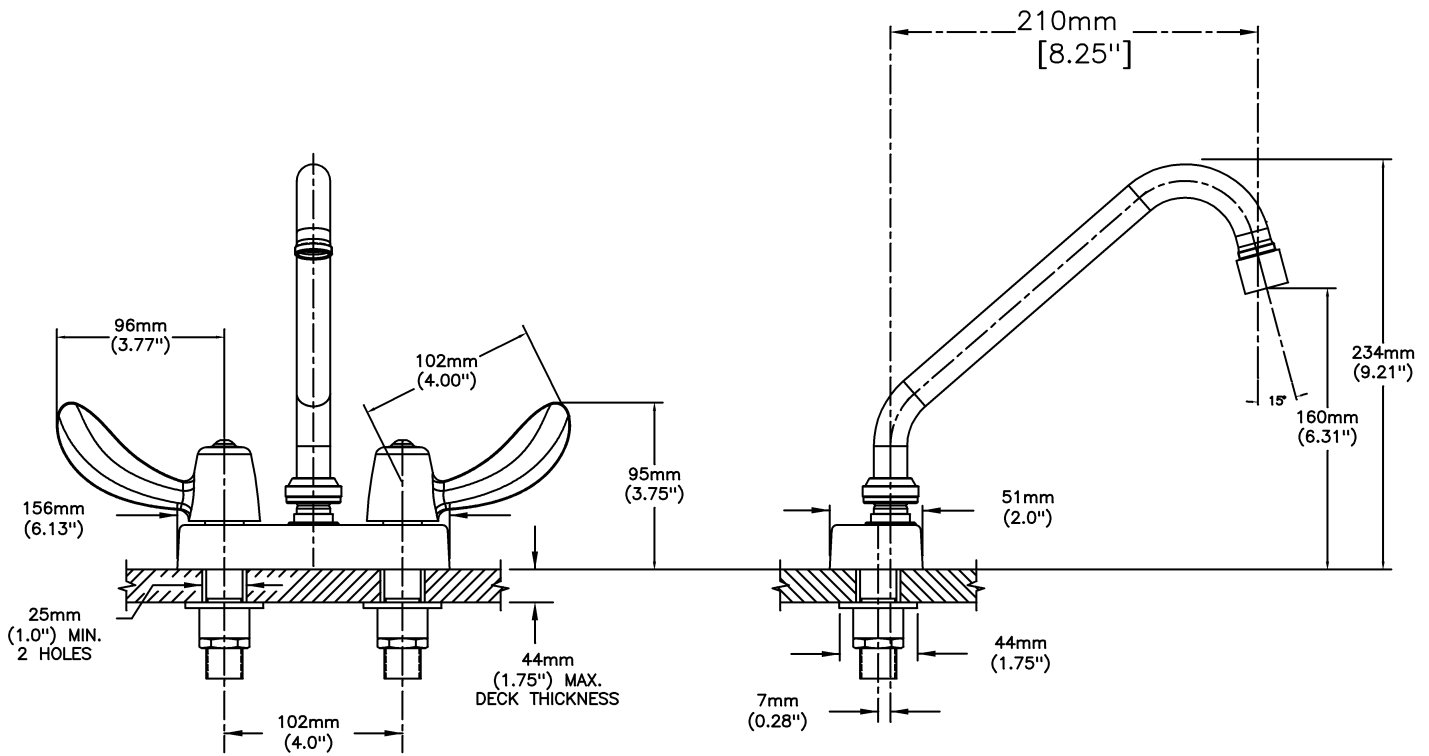

#### SPECIFICATION:

- HEAVY DUTY CAST BRASS sink faucet
- 102mm (4") centers, two handle
- Polished chrome plated finish
- CER-TECK® ceramic structures
- Metal hold-down package
- Spout#: 2 - 203mm (8") Tubular Swing Spout(S5)
- Outlet#: 3 - Vandal Resistant 1.5 gpm (5.7L/min) Flow Control Aerator
- Handle#: 2 - 102 mm (4") Hooded Blade Handles-ADA compliant-Metal-Color indexed-Vandal resistant screws

#### OPERATION:

- Not Available

*(Dimensional drawing on following page)*

Delta reserves the right (1) to make changes to specifications and materials, and (2) to change or discontinue models, both without notice or obligation. Dimensions are for reference. Measurement may vary plus or minus 6mm(0.25"). Mounting locations are suggested only. Check with local codes for requirements in your area. This spec was produced July 13, 2021.

INLET FOR 3/8" OR 1/2" FLEXIBLE RISER  
OR 1/2-14 NPSM COUPLING NUT (NOT SUPPLIED)

Delta reserves the right (1) to make changes to specifications and materials, and (2) to change or discontinue models, both without notice or obligation. Dimensions are for reference. Measurement may vary plus or minus 6mm(0.25"). Mounting locations are suggested only. Check with local codes for requirements in your area. This spec was produced July 13, 2021.