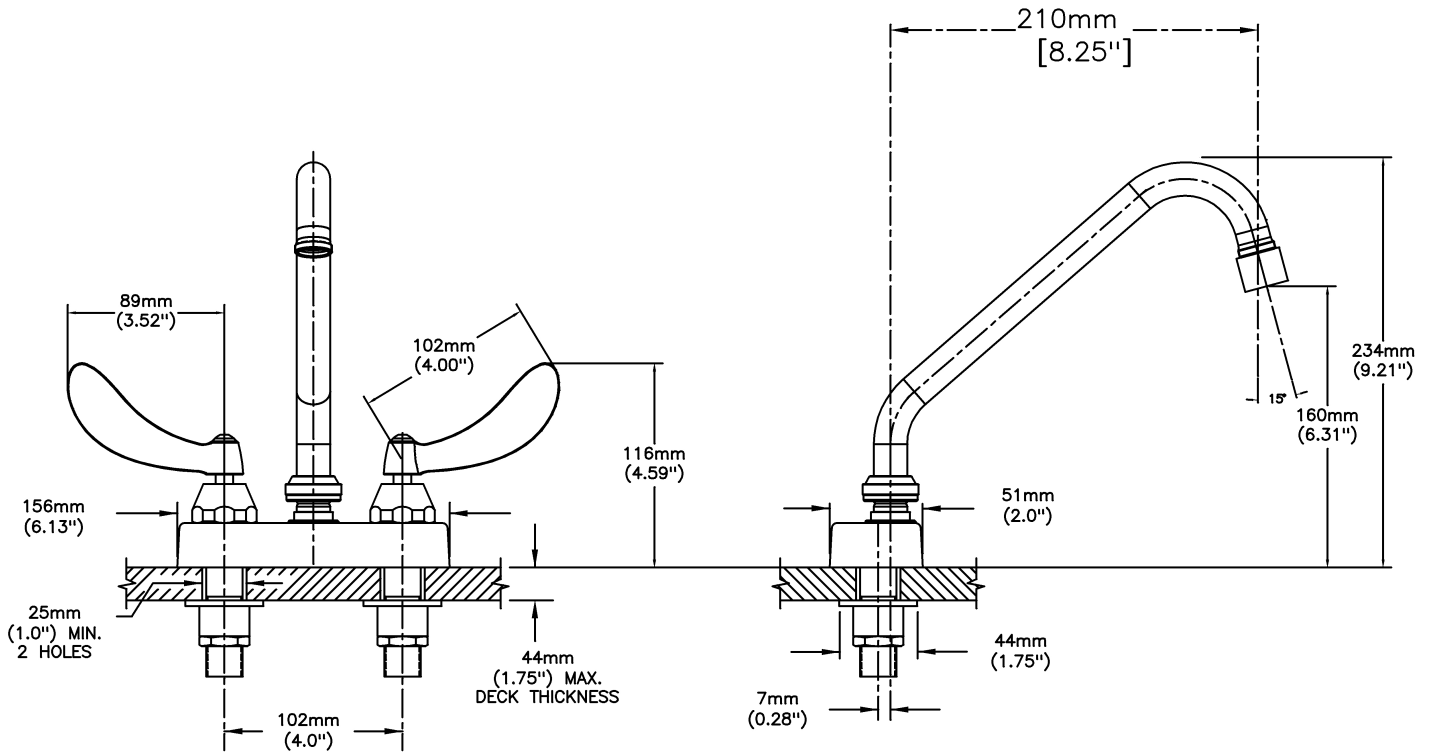

#### SPECIFICATION:

- HEAVY DUTY CAST BRASS sink faucet
- 102mm (4") centers, two handle
- Polished chrome plated finish
- CER-TECK® ceramic structures
- Metal hold-down package
- Spout#: 2 - 203mm (8") Tubular Swing Spout(S5)
- Outlet#: 2 - Vandal Resistant 1.5 GPM (5.7 L/Min) Laminar w/Agion® Antimicrobial
- Handle#: 4 - 102 mm (4") Blade Handles- ADA Compliant-Sanitary Hoods- Metal-Color indexed-Vandal resistant screws

#### OPERATION:

- Not Available

***(Dimensional drawing on following page)***

Delta reserves the right (1) to make changes to specifications and materials, and (2) to change or discontinue models, both without notice or obligation. Dimensions are for reference. Measurement may vary plus or minus 6mm(0.25"). Mounting locations are suggested only. Check with local codes for requirements in your area. This spec was produced May 05, 2021.

INLET FOR 3/8" OR 1/2" FLEXIBLE RISER  
OR 1/2-14 NPSM COUPLING NUT (NOT SUPPLIED)

Delta reserves the right (1) to make changes to specifications and materials, and (2) to change or discontinue models, both without notice or obligation. Dimensions are for reference. Measurement may vary plus or minus 6mm(0.25"). Mounting locations are suggested only. Check with local codes for requirements in your area. This spec was produced May 05, 2021.