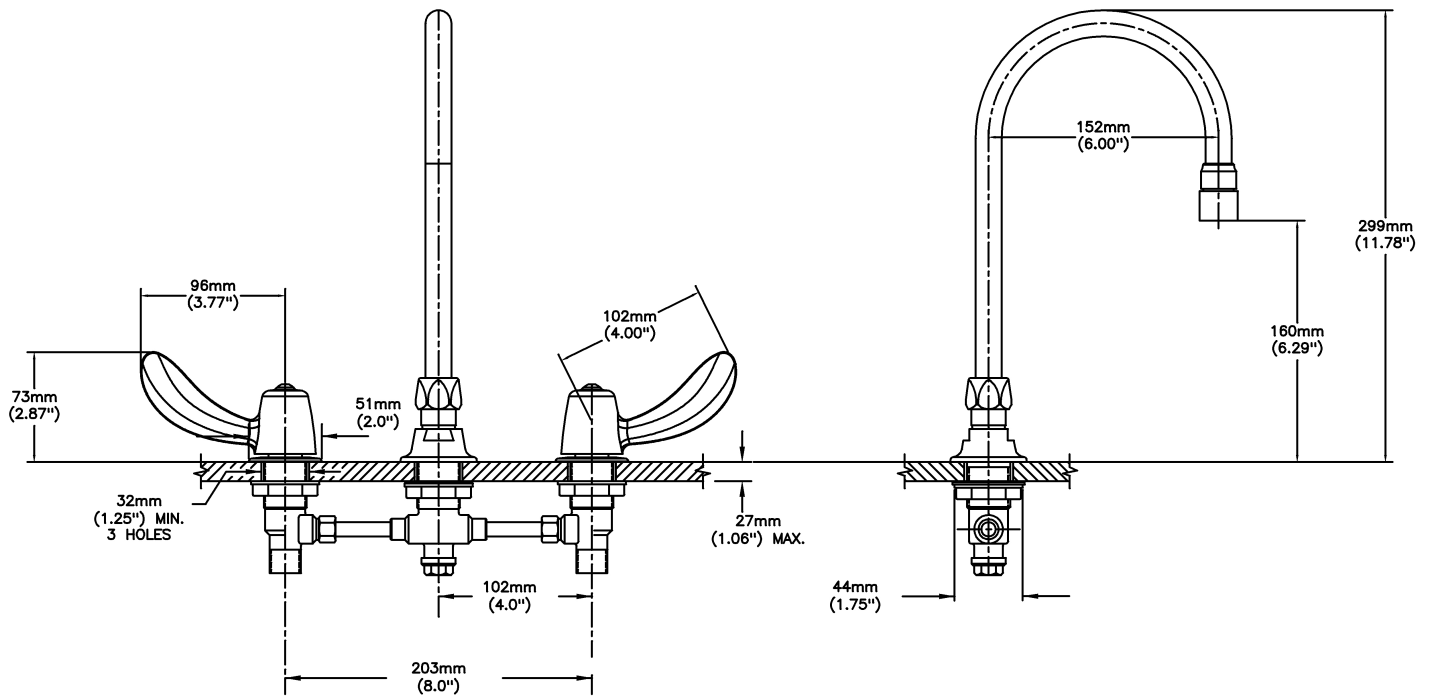

#### SPECIFICATION:

- Below deckmount sink faucet
- 203 mm (8") centers, two handle
- Polished chrome plated finish
- Cast brass bodies
- Metal hold-down package
- CER-TECK® 1/4 turn ceramic structures
- CER-TECK® ceramic structures
- Spout#: 9 - Gooseneck spout-6.0" spout reach - 10.4" height (unmounted)- Standard rigid/swivel field installation unless LS Limited swing option selected- Vandal resistant .090" wall thickness-(R4)
- Outlet#: 5 - Vandal Resistant 0.5gpm (1.9 L/min) Non-Aerating Spray Outlet
- Handle#: 2 - 102 mm (4") Hooded Blade Handles-ADA compliant-Metal-Color indexed-Vandal resistant screws

#### OPERATION:

- Not Available

***(Dimensional drawing on following page)***

Delta reserves the right (1) to make changes to specifications and materials, and (2) to change or discontinue models, both without notice or obligation. Dimensions are for reference. Measurement may vary plus or minus 6mm(0.25"). Mounting locations are suggested only. Check with local codes for requirements in your area. This spec was produced July 13, 2021.

INLET FOR 3/8" OR 1/2" FLEXIBLE RISER  
OR 1/2-14 NPSM COUPLING NUT (NOT SUPPLIED)

Delta reserves the right (1) to make changes to specifications and materials, and (2) to change or discontinue models, both without notice or obligation. Dimensions are for reference. Measurement may vary plus or minus 6mm(0.25"). Mounting locations are suggested only. Check with local codes for requirements in your area. This spec was produced July 13, 2021.