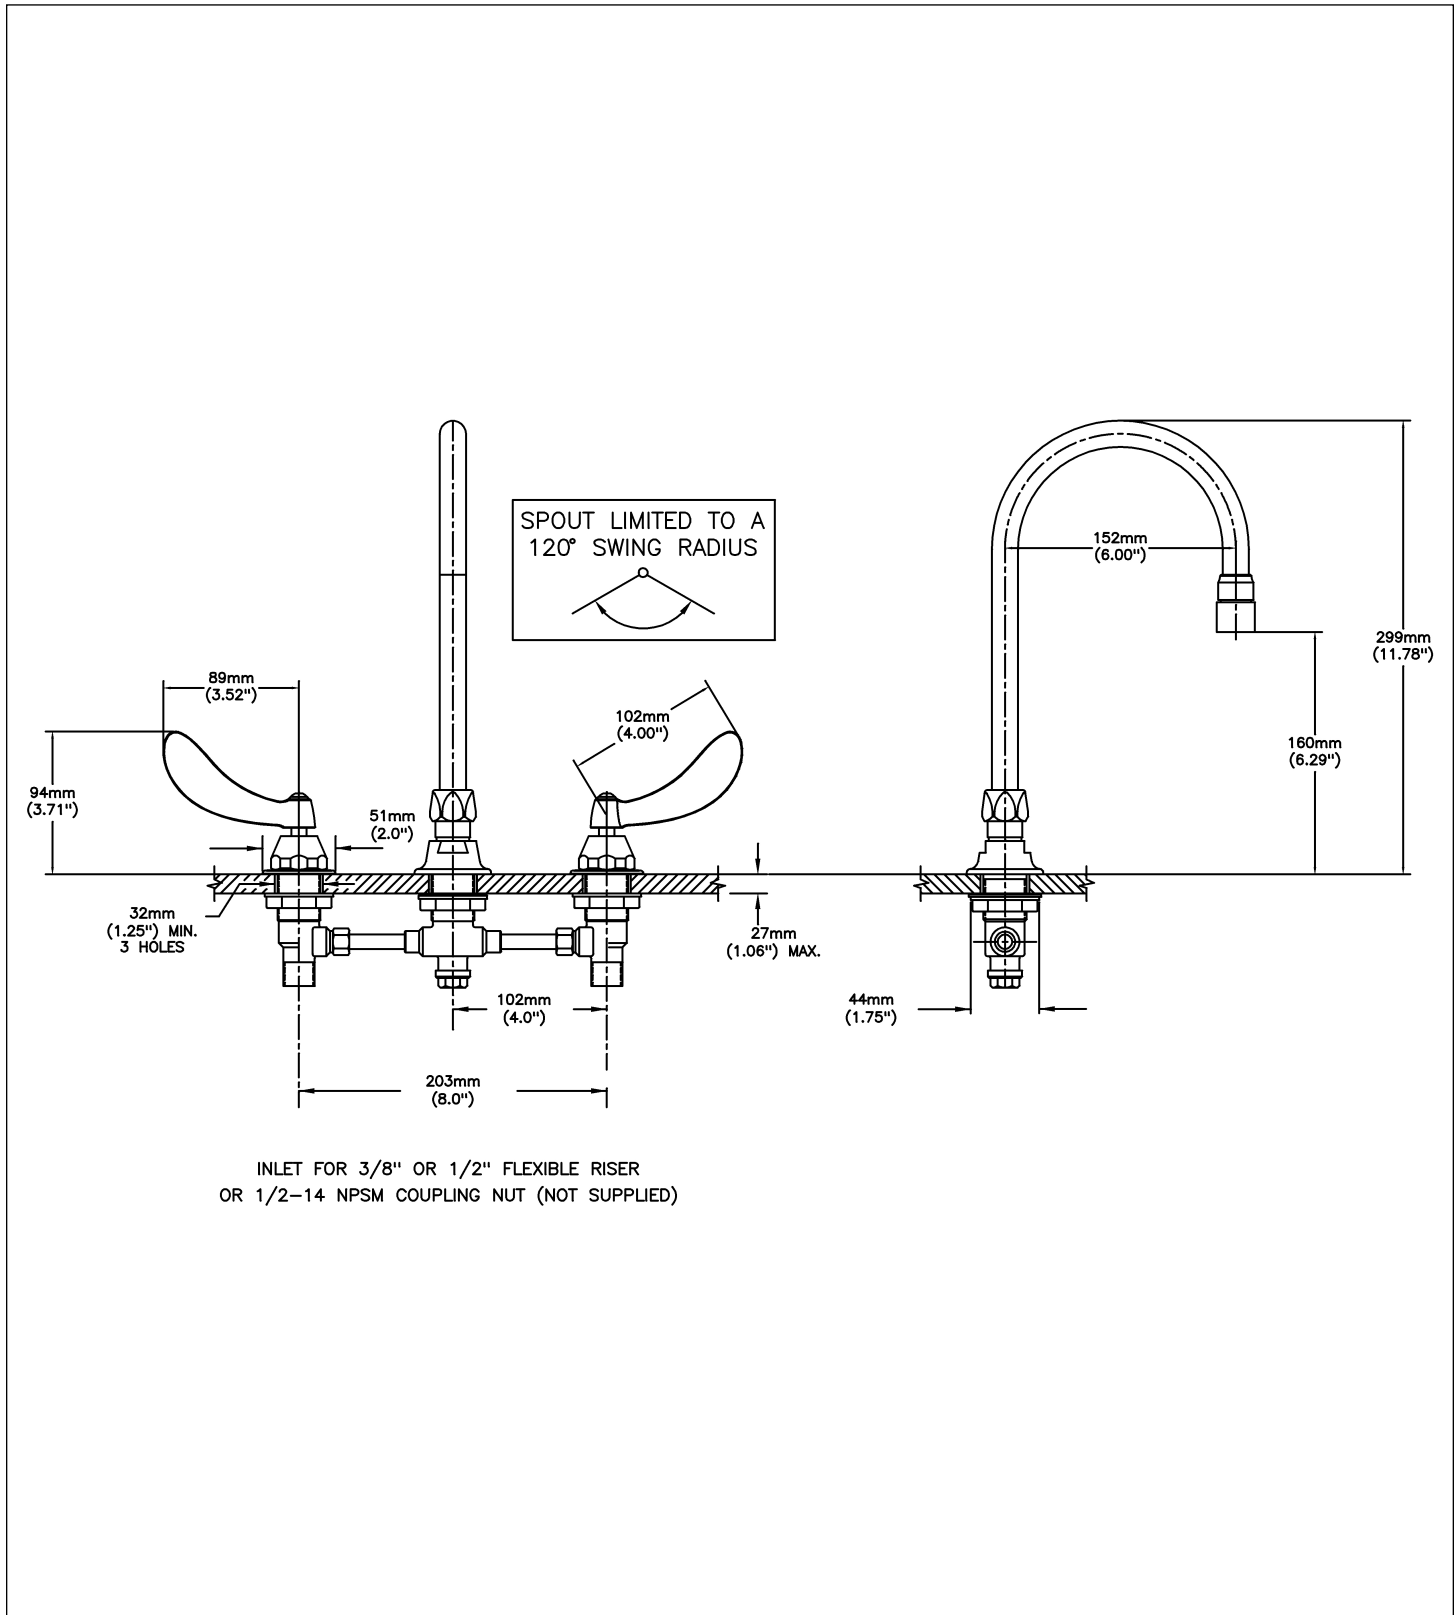

Sink Faucet Deckmount

8" deck LESS hose and spray - CER-TECK® ceramic structures

Model No: 27C2944-LS

COMPLIES WITH:

- CSA certified
- Complies to ASME A112.18.1/CSA B125.1
- Verified compliant with 0.25% weighted average Pb content regulations
- CSA certified.
- Complies to ASME A112.18.1/CSA B125.1
- Handles No. 2, 3, 4, and 5 Indicates compliance to ICC/ANSI A117.1
- (Contact Delta Representative for State and/or Local Approvals)

NOTES:

27T2 - 8" Deck LESS hose and spray - TUF-TECK® compression structures

SPECIFICATION:

- Below deckmount sink faucet
- 203 mm (8") centers, two handle
- Polished chrome plated finish
- Cast brass bodies
- Metal hold-down package
- CER-TECK® 1/4 turn ceramic structures
- CER-TECK® ceramic structures
- Spout#: 9 - Gooseneck spout-6.0" spout reach - 10.4" height (unmounted)- Standard rigid/swivel field installation unless LS Limited swing option selected- Vandal resistant .090" wall thickness-(R4)
- Outlet#: 4 - Standard 1.5 GPM (5.7 L/Min) Flow Control Aerator
- Handle#: 4 - 102 mm (4") Blade Handles- ADA Compliant-Sanitary Hoods- Metal-Color indexed-Vandal resistant screws
- 120 degrees limited swing of spout (LS)

OPERATION:

- Not Available

(Dimensional drawing on following page)

Delta reserves the right (1) to make changes to specifications and materials, and (2) to change or discontinue models, both without notice or obligation. Dimensions are for reference. Measurement may vary plus or minus 6mm(0.25"). Mounting locations are suggested only. Check with local codes for requirements in your area. This spec was produced July 13, 2021.

Delta reserves the right (1) to make changes to specifications and materials, and (2) to change or discontinue models, both without notice or obligation. Dimensions are for reference. Measurement may vary plus or minus 6mm(0.25"). Mounting locations are suggested only. Check with local codes for requirements in your area. This spec was produced July 13, 2021.