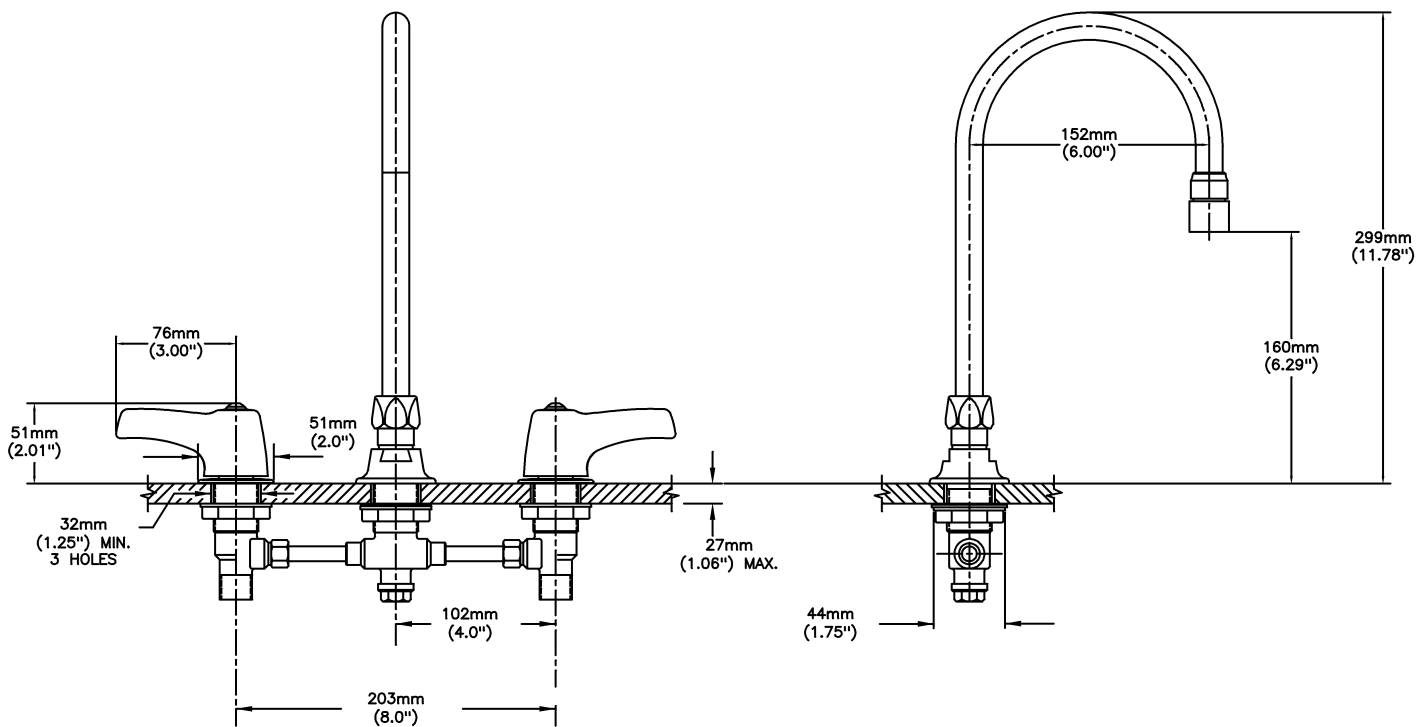

Sink Faucet Deckmount

8" deck LESS hose and spray - CER-TECK® ceramic structures

Model No: 27C2923

COMPLIES WITH:

- CSA certified
- Complies to ASME A112.18.1/CSA B125.1
- Verified compliant with 0.25% weighted average Pb content regulations
- CSA certified.
- Complies to ASME A112.18.1/CSA B125.1
- Handles No. 2, 3, 4, and 5 Indicates compliance to ICC/ANSI A117.1
- (Contact Delta Representative for State and/or Local Approvals)

OPERATION:

- Not Available

(Dimensional drawing on following page)

Delta reserves the right (1) to make changes to specifications and materials, and (2) to change or discontinue models, both without notice or obligation. Dimensions are for reference. Measurement may vary plus or minus 6mm(0.25"). Mounting locations are suggested only. Check with local codes for requirements in your area. This spec was produced April 13, 2021.

INLET FOR 3/8" OR 1/2" FLEXIBLE RISER
OR 1/2-14 NPSM COUPLING NUT (NOT SUPPLIED)

Delta reserves the right (1) to make changes to specifications and materials, and (2) to change or discontinue models, both without notice or obligation. Dimensions are for reference. Measurement may vary plus or minus 6mm(0.25"). Mounting locations are suggested only. Check with local codes for requirements in your area. This spec was produced April 13, 2021.