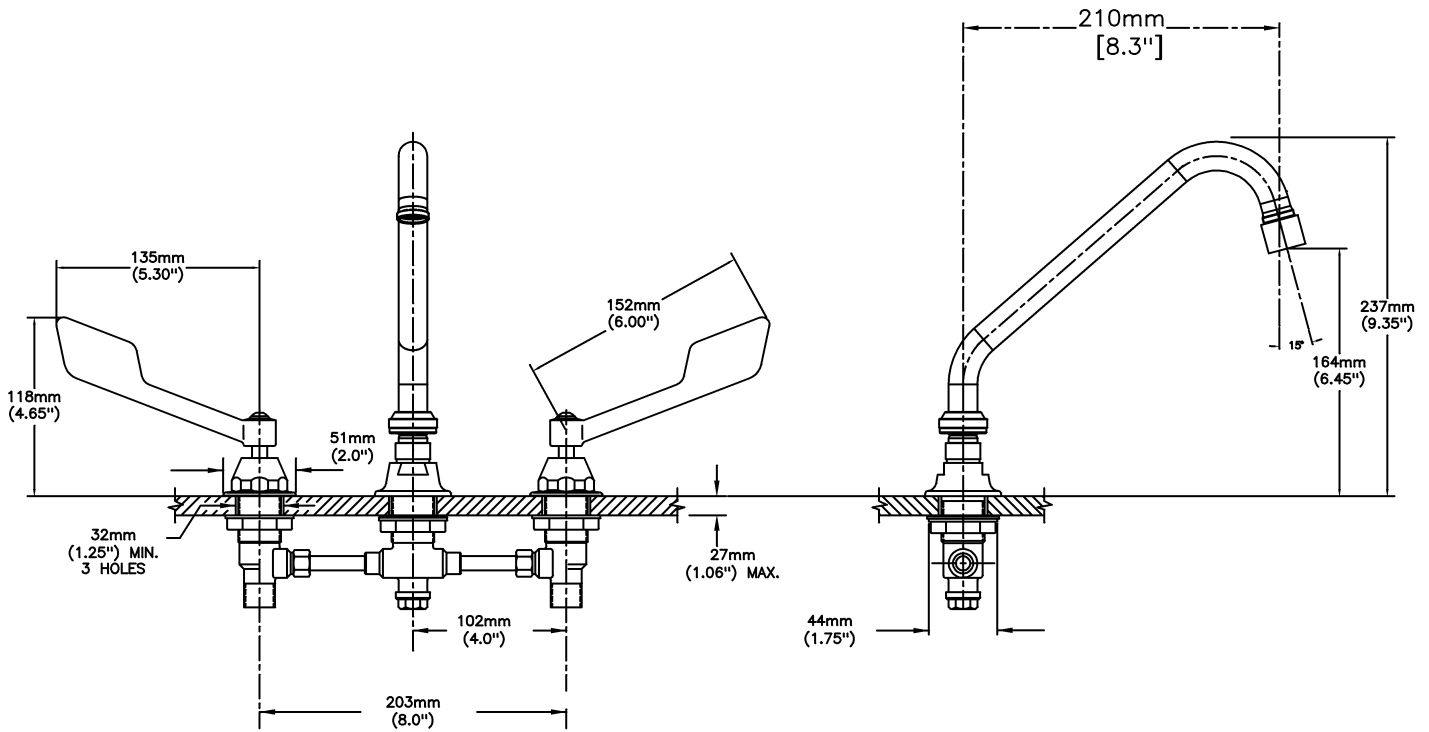

Sink Faucet Deckmount

8" deck LESS hose and spray - CER-TECK® ceramic structures

Model No: 27C2245

COMPLIES WITH:

- CSA certified
- Complies to ASME A112.18.1/CSA B125.1
- Verified compliant with 0.25% weighted average Pb content regulations
- CSA certified.
- Complies to ASME A112.18.1/CSA B125.1
- Handles No. 2, 3, 4, and 5 Indicates compliance to ICC/ANSI A117.1
- (Contact Delta Representative for State and/or Local Approvals)

NOTES:

27T2 - 8" Deck LESS hose and spray - TUF-TECK® compression structures

SPECIFICATION:

- Below deckmount sink faucet
- 203 mm (8") centers, two handle
- Polished chrome plated finish
- Cast brass bodies
- Metal hold-down package
- CER-TECK® 1/4 turn ceramic structures
- CER-TECK® ceramic structures
- Spout#: 2 - 203mm (8") Tubular Swing Spout(S5)
- Outlet#: 4 - Standard 1.5 GPM (5.7 L/Min) Flow Control Aerator
- Handle#: 5 - 152 mm (6") Wrist Blade Handles-ADA Compliant- Sanitary Hoods-Metal-Color indexed-Vandal resistant screws

OPERATION:

- Not Available

(Dimensional drawing on following page)

Delta reserves the right (1) to make changes to specifications and materials, and (2) to change or discontinue models, both without notice or obligation. Dimensions are for reference. Measurement may vary plus or minus 6mm(0.25"). Mounting locations are suggested only. Check with local codes for requirements in your area. This spec was produced July 09, 2021.

INLET FOR 3/8" OR 1/2" FLEXIBLE RISER
OR 1/2-14 NPSM COUPLING NUT (NOT SUPPLIED)

Delta reserves the right (1) to make changes to specifications and materials, and (2) to change or discontinue models, both without notice or obligation. Dimensions are for reference. Measurement may vary plus or minus 6mm(0.25"). Mounting locations are suggested only. Check with local codes for requirements in your area. This spec was produced July 09, 2021.