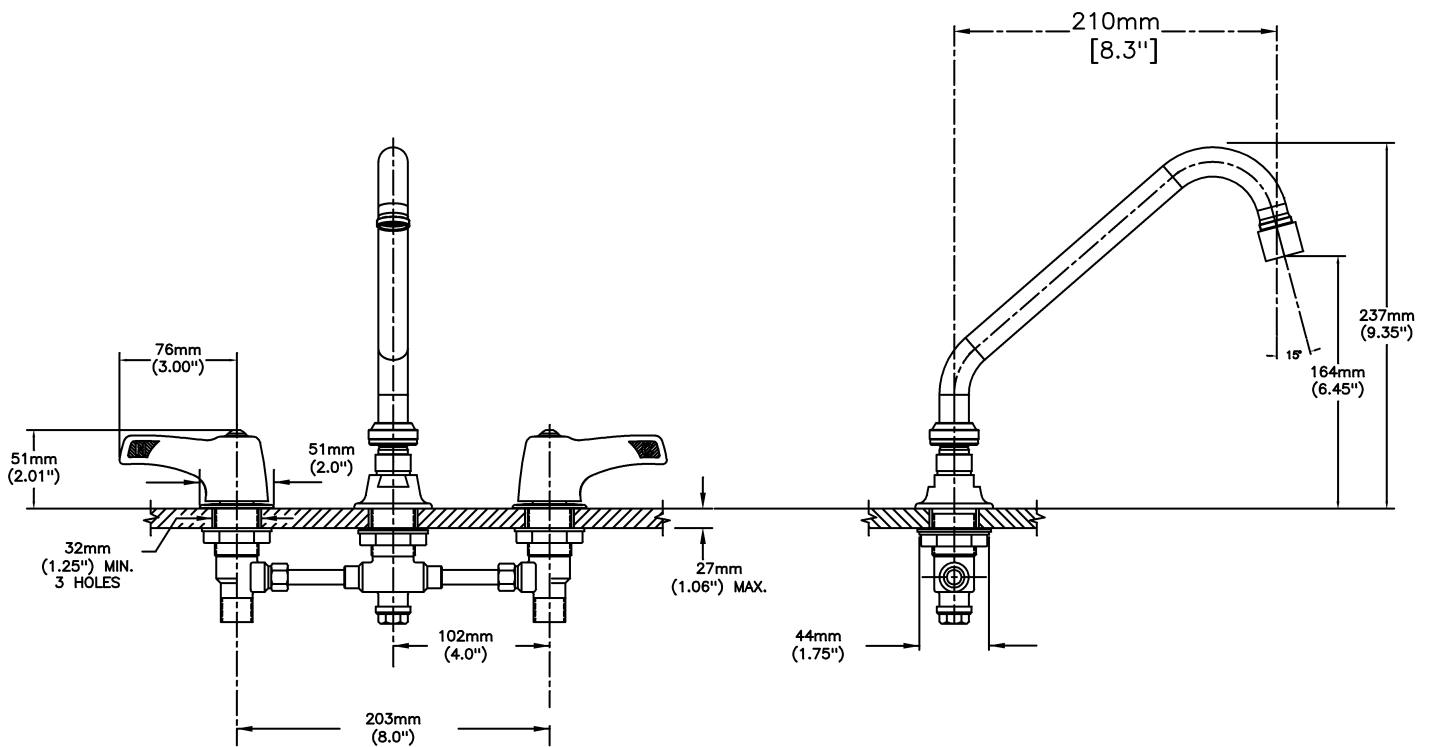

Sink Faucet Deckmount

8" deck LESS hose and spray - CER-TECK® ceramic structures

Model No: 27C2243-TI

COMPLIES WITH:

- CSA certified
- Complies to ASME A112.18.1/CSA B125.1
- Verified compliant with 0.25% weighted average Pb content regulations
- CSA certified.
- Complies to ASME A112.18.1/CSA B125.1
- Handles No. 2, 3, 4, and 5 Indicates compliance to ICC/ANSI A117.1
- (Contact Delta Representative for State and/or Local Approvals)

NOTES:

27T2 - 8" Deck LESS hose and spray - TUF-TECK® compression structures

SPECIFICATION:

- Below deckmount sink faucet
- 203 mm (8") centers, two handle
- Polished chrome plated finish
- Cast brass bodies
- Metal hold-down package
- CER-TECK® 1/4 turn ceramic structures
- CER-TECK® ceramic structures
- Spout#: 2 - 203mm (8") Tubular Swing Spout(S5)
- Outlet#: 4 - Standard 1.5 GPM (5.7 L/Min) Flow Control Aerator
- Handle#: 3 - 76 mm (3") Lever Blade Handles-ADA Compliant-Metal-Color indexed-Vandal Resistant (VR) screws
- Handle Temperature Indicators

OPERATION:

- Not Available

(Dimensional drawing on following page)

Delta reserves the right (1) to make changes to specifications and materials, and (2) to change or discontinue models, both without notice or obligation. Dimensions are for reference. Measurement may vary plus or minus 6mm(0.25"). Mounting locations are suggested only. Check with local codes for requirements in your area. This spec was produced June 25, 2021.

INLET FOR 3/8" OR 1/2" FLEXIBLE RISER
OR 1/2-14 NPSM COUPLING NUT (NOT SUPPLIED)

Delta reserves the right (1) to make changes to specifications and materials, and (2) to change or discontinue models, both without notice or obligation. Dimensions are for reference. Measurement may vary plus or minus 6mm(0.25"). Mounting locations are suggested only. Check with local codes for requirements in your area. This spec was produced June 25, 2021.