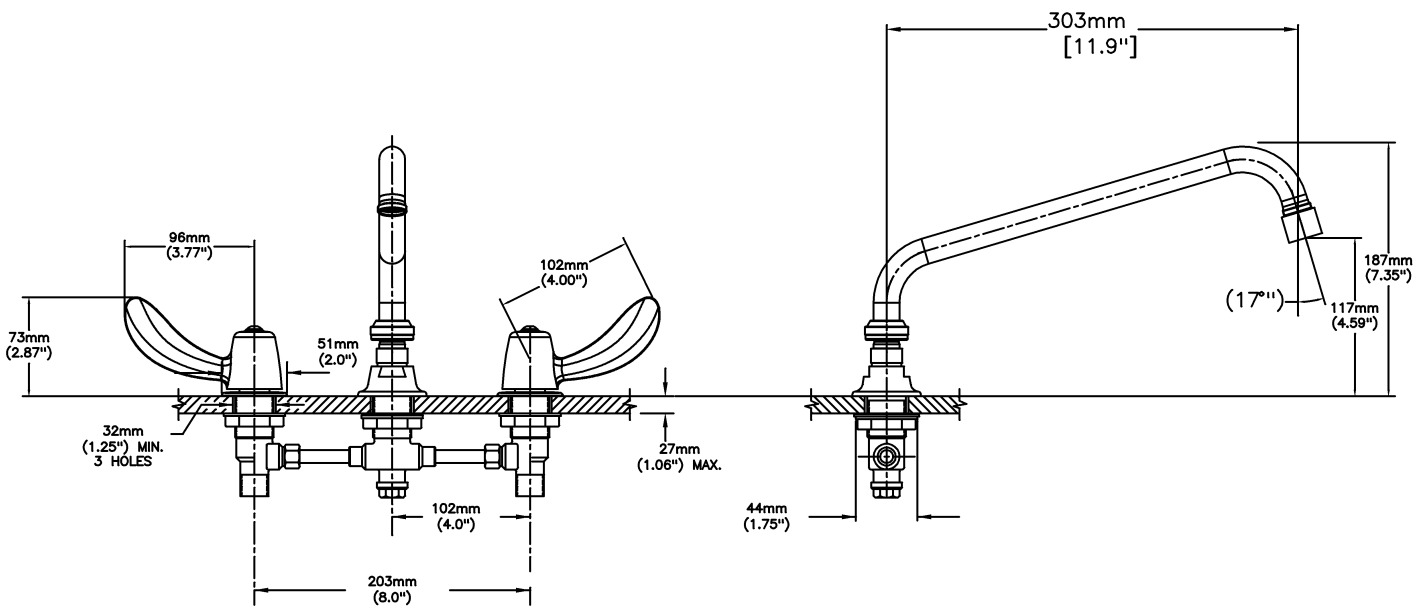

Sink Faucet Deckmount

8" deck LESS hose and spray - CER-TECK® ceramic structures

Model No: 27C2232-S7

COMPLIES WITH:

- CSA certified
- Complies to ASME A112.18.1/CSA B125.1
- Verified compliant with 0.25% weighted average Pb content regulations
- CSA certified.
- Complies to ASME A112.18.1/CSA B125.1
- Handles No. 2, 3, 4, and 5 Indicates compliance to ICC/ANSI A117.1
- (Contact Delta Representative for State and/or Local Approvals)

NOTES:

27T2 - 8" Deck LESS hose and spray - TUF-TECK® compression structures

SPECIFICATION:

- Below deckmount sink faucet
- 203 mm (8") centers, two handle
- Polished chrome plated finish
- Cast brass bodies
- Metal hold-down package
- CER-TECK® 1/4 turn ceramic structures
- CER-TECK® ceramic structures
- Spout: S7 - 279mm (11") Tubular Swing Spout(S7)
- Outlet#: 3 - Vandal Resistant Aerator Outlet- 1.5 GPM (5.7 L/min) Flow Rate at 60 psi- pressure compensating
- Handle#: 2 - 102 mm (4") Hooded Blade Handles-ADA compliant-Metal-Color indexed-Vandal resistant screws

OPERATION:

- Not Available

(Dimensional drawing on following page)

Delta reserves the right (1) to make changes to specifications and materials, and (2) to change or discontinue models, both without notice or obligation. Dimensions are for reference. Measurement may vary plus or minus 6mm(0.25"). Mounting locations are suggested only. Check with local codes for requirements in your area. This spec was produced July 07, 2021.

INLET FOR 3/8" OR 1/2" FLEXIBLE RISER
OR 1/2-14 NPSM COUPLING NUT (NOT SUPPLIED)

Delta reserves the right (1) to make changes to specifications and materials, and (2) to change or discontinue models, both without notice or obligation. Dimensions are for reference. Measurement may vary plus or minus 6mm(0.25"). Mounting locations are suggested only. Check with local codes for requirements in your area. This spec was produced July 07, 2021.