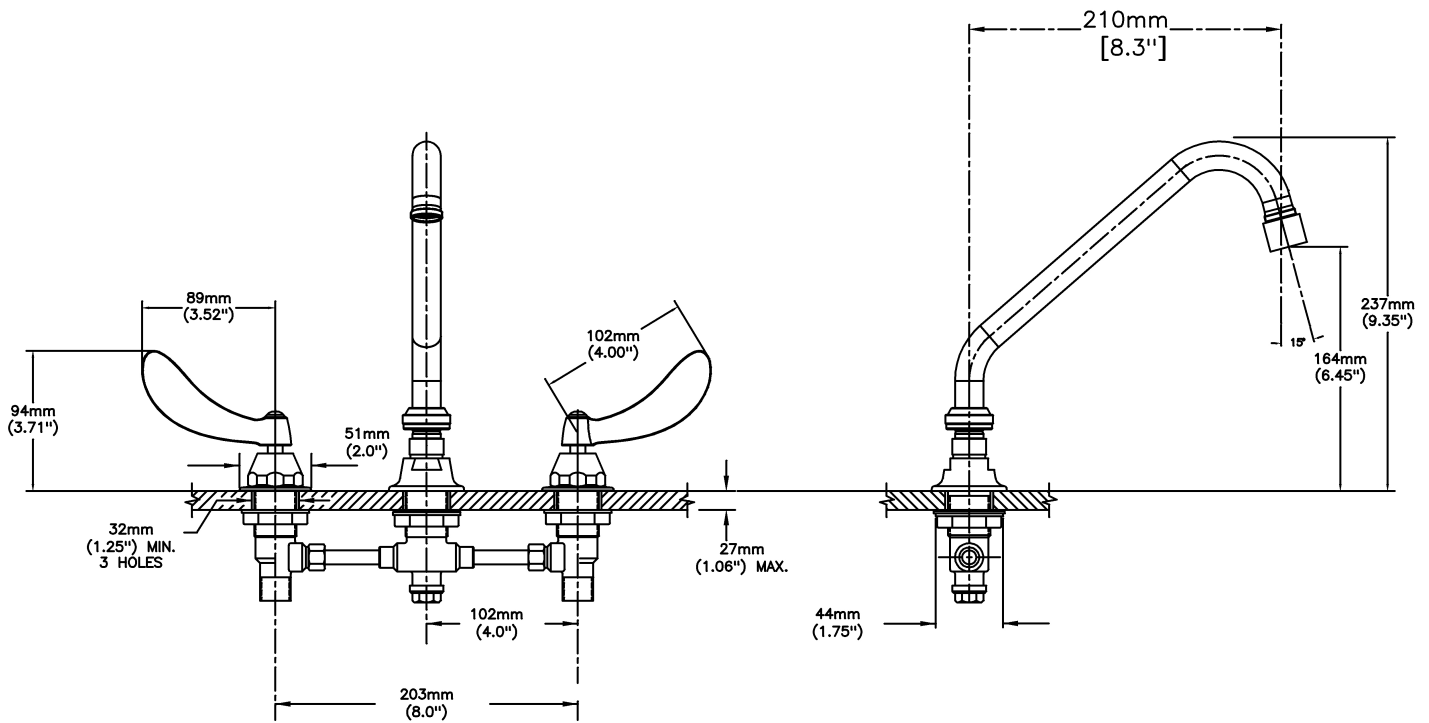

Sink Faucet Deckmount

8" deck LESS hose and spray - CER-TECK® ceramic structures

Model No: 27C2224

COMPLIES WITH:

- CSA certified
- Complies to ASME A112.18.1/CSA B125.1
- Verified compliant with 0.25% weighted average Pb content regulations
- CSA certified.
- Complies to ASME A112.18.1/CSA B125.1
- Handles No. 2, 3, 4, and 5 Indicates compliance to ICC/ANSI A117.1
- (Contact Delta Representative for State and/or Local Approvals)

NOTES:

27T2 - 8" Deck LESS hose and spray - TUF-TECK® compression structures

SPECIFICATION:

- Below deckmount sink faucet
- 203 mm (8") centers, two handle
- Polished chrome plated finish
- Cast brass bodies
- Metal hold-down package
- CER-TECK® 1/4 turn ceramic structures
- CER-TECK® ceramic structures
- Spout#: 2 - 203mm (8") Tubular Swing Spout(S5)
- Outlet#: 2 - Vandal Res.1.5 GPM (5.7 L/Min) Laminar w/Agion® Antimicrobial
- Handle#: 4 - 102 mm (4") Blade Handles- ADA Compliant-Sanitary Hoods-Metal-Color indexed-Vandal resistant screws

OPERATION:

- Not Available

(Dimensional drawing on following page)

Delta reserves the right (1) to make changes to specifications and materials, and (2) to change or discontinue models, both without notice or obligation. Dimensions are for reference. Measurement may vary plus or minus 6mm(0.25"). Mounting locations are suggested only. Check with local codes for requirements in your area. This spec was produced July 09, 2021.

INLET FOR 3/8" OR 1/2" FLEXIBLE RISER
OR 1/2-14 NPSM COUPLING NUT (NOT SUPPLIED)

Delta reserves the right (1) to make changes to specifications and materials, and (2) to change or discontinue models, both without notice or obligation. Dimensions are for reference. Measurement may vary plus or minus 6mm(0.25"). Mounting locations are suggested only. Check with local codes for requirements in your area. This spec was produced July 09, 2021.