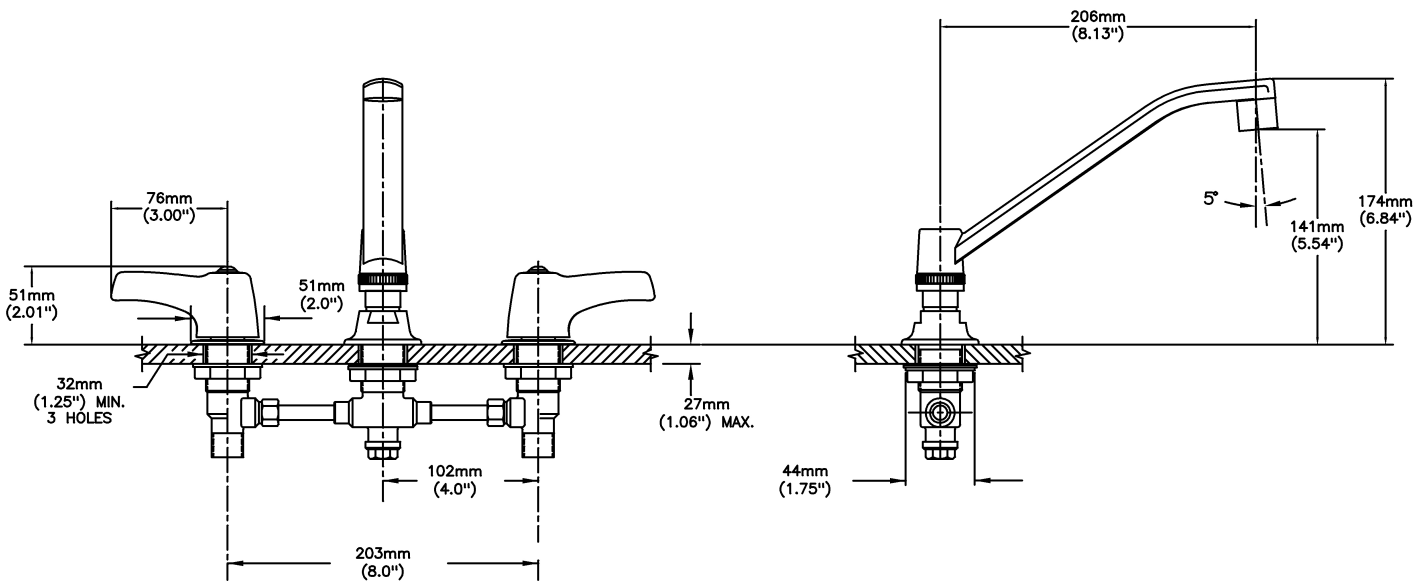

Sink Faucet Deckmount

8" deck LESS hose and spray - CER-TECK® ceramic structures

Model No: 27C2143

COMPLIES WITH:

- CSA certified
- Complies to ASME A112.18.1/CSA B125.1
- Verified compliant with 0.25% weighted average Pb content regulations
- CSA certified.
- Complies to ASME A112.18.1/CSA B125.1
- Handles No. 2, 3, 4, and 5 Indicates compliance to ICC/ANSI A117.1
- (Contact Delta Representative for State and/or Local Approvals)

NOTES:

27T2 - 8" Deck LESS hose and spray - TUF-TECK® compression structures

SPECIFICATION:

- Below deckmount sink faucet
- 203 mm (8") centers, two handle
- Polished chrome plated finish
- Cast brass bodies
- Metal hold-down package
- CER-TECK® 1/4 turn ceramic structures
- CER-TECK® ceramic structures
- Spout#: 1 - 203mm (8") Wallform Swing Spout(S2)
- Outlet#: 4 - Standard 1.5 GPM (5.7 L/Min) Flow Control Aerator
- Handle#: 3 - 76 mm (3") Lever Blade Handles-ADA Compliant-Metal-Color indexed-Vandal Resistant (VR) screws

OPERATION:

- Not Available

(Dimensional drawing on following page)

Delta reserves the right (1) to make changes to specifications and materials, and (2) to change or discontinue models, both without notice or obligation. Dimensions are for reference. Measurement may vary plus or minus 6mm(0.25"). Mounting locations are suggested only. Check with local codes for requirements in your area. This spec was produced July 07, 2021.

INLET FOR 3/8" OR 1/2" FLEXIBLE RISER
OR 1/2-14 NPSM COUPLING NUT (NOT SUPPLIED)

Delta reserves the right (1) to make changes to specifications and materials, and (2) to change or discontinue models, both without notice or obligation. Dimensions are for reference. Measurement may vary plus or minus 6mm(0.25"). Mounting locations are suggested only. Check with local codes for requirements in your area. This spec was produced July 07, 2021.