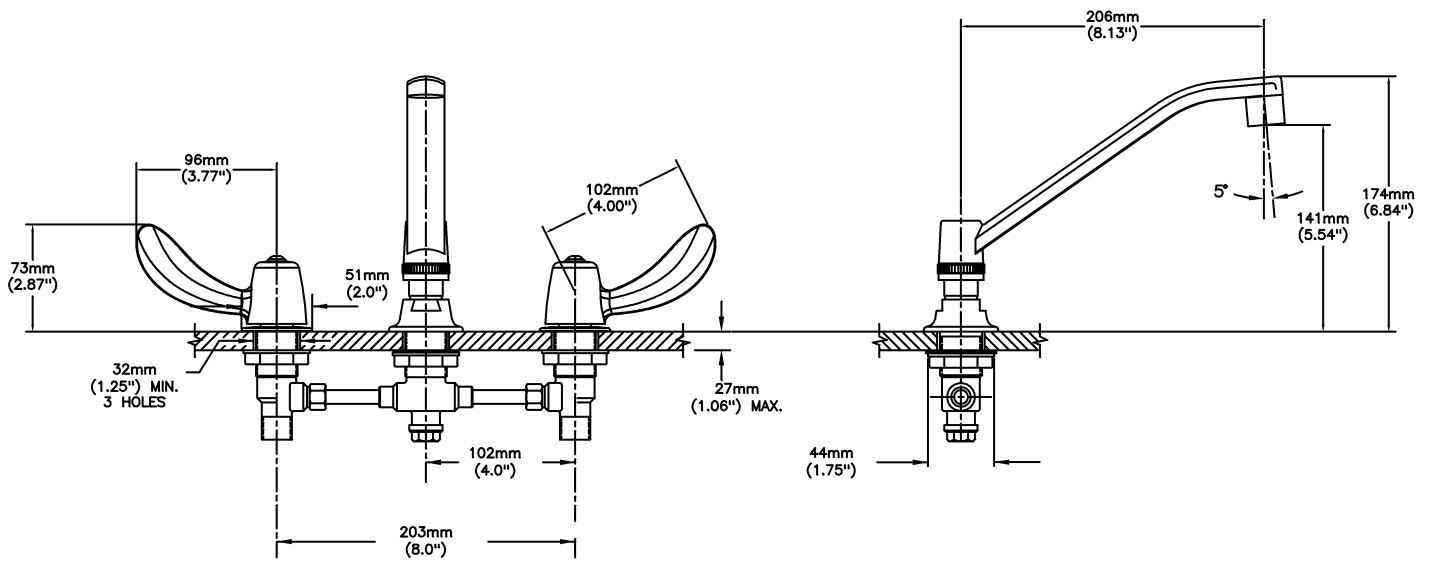

Sink Faucet Deckmount

8" deck LESS hose and spray - CER-TECK® ceramic structures

Model No: 27C2142

COMPLIES WITH:

- CSA certified
- Complies to ASME A112.18.1/CSA B125.1
- Verified compliant with 0.25% weighted average Pb content regulations
- CSA certified.
- Complies to ASME A112.18.1/CSA B125.1
- Handles No. 2, 3, 4, and 5 Indicates compliance to ICC/ANSI A117.1
- (Contact Delta Representative for State and/or Local Approvals)

NOTES:

27T2 - 8" Deck LESS hose and spray - TUF-TECK® compression structures

SPECIFICATION:

- Below deckmount sink faucet
- 203 mm (8") centers, two handle
- Polished chrome plated finish
- Cast brass bodies
- Metal hold-down package
- CER-TECK® 1/4 turn ceramic structures
- CER-TECK® ceramic structures
- Spout#: 1 - 203mm (8") Wallform Swing Spout(S2)
- Outlet#: 4 - Standard 1.5 GPM (5.7 L/Min) Flow Control Aerator
- Handle#: 2 - 102 mm (4") Hooded Blade Handles-ADA compliant-Metal-Color indexed-Vandal resistant screws

OPERATION:

- Not Available

(Dimensional drawing on following page)

Delta reserves the right (1) to make changes to specifications and materials, and (2) to change or discontinue models, both without notice or obligation. Dimensions are for reference. Measurement may vary plus or minus 6mm(0.25"). Mounting locations are suggested only. Check with local codes for requirements in your area. This spec was produced July 07, 2021.

INLET FOR 3/8" OR 1/2" FLEXIBLE RISER
OR 1/2-14 NPSM COUPLING NUT (NOT SUPPLIED)

Delta reserves the right (1) to make changes to specifications and materials, and (2) to change or discontinue models, both without notice or obligation. Dimensions are for reference. Measurement may vary plus or minus 6mm(0.25"). Mounting locations are suggested only. Check with local codes for requirements in your area. This spec was produced July 07, 2021.