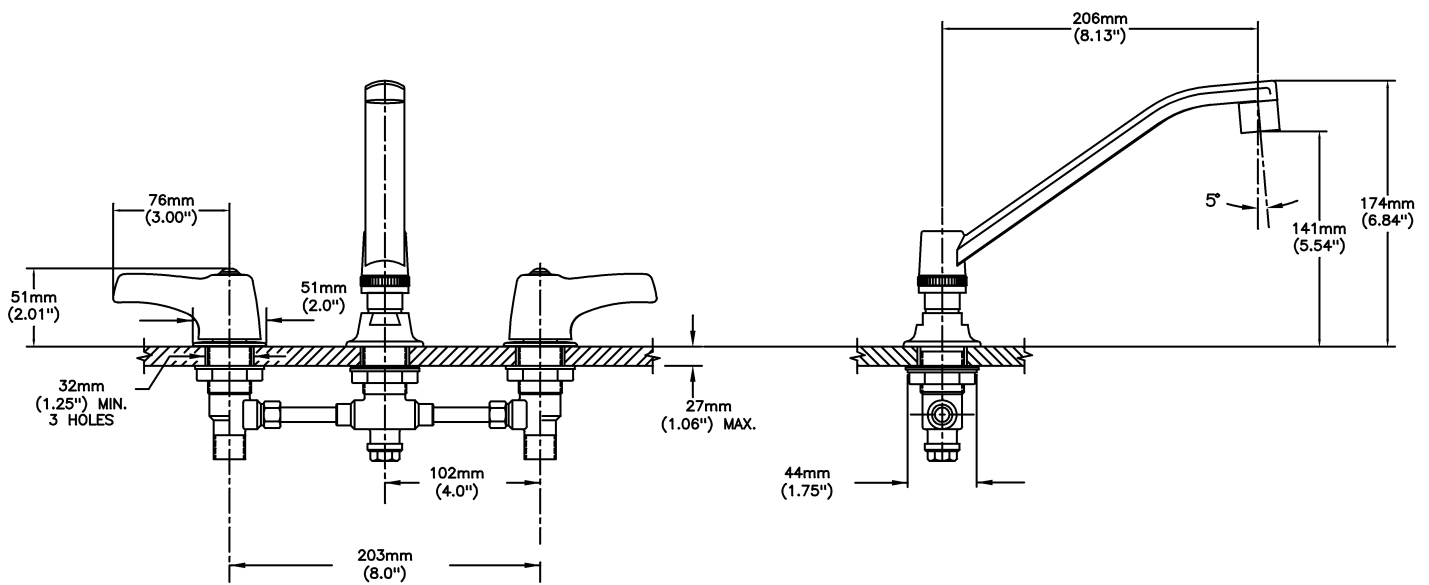

Sink Faucet Deckmount

8" deck LESS hose and spray - CER-TECK® ceramic structures

Model No: 27C2123

COMPLIES WITH:

- CSA certified
- Complies to ASME A112.18.1/CSA B125.1
- Verified compliant with 0.25% weighted average Pb content regulations
- CSA certified.
- Complies to ASME A112.18.1/CSA B125.1
- Handles No. 2, 3, 4, and 5 Indicates compliance to ICC/ANSI A117.1
- (Contact Delta Representative for State and/or Local Approvals)

NOTES:

27T2 - 8" Deck LESS hose and spray - TUF-TECK® compression structures

SPECIFICATION:

- Below deckmount sink faucet
- 203 mm (8") centers, two handle
- Polished chrome plated finish
- Cast brass bodies
- Metal hold-down package
- CER-TECK® 1/4 turn ceramic structures
- CER-TECK® ceramic structures
- Spout#: 1 - 203mm (8") Wallform Swing Spout(S2)
- Outlet#: 2 - Vandal Res.1.5 GPM (5.7 L/Min) Laminar w/Agion® Antimicrobial
- Handle#: 3 - 76 mm (3") Lever Blade Handles-ADA Compliant-Metal-Color indexed-Vandal Resistant (VR) screws

OPERATION:

- Not Available

(Dimensional drawing on following page)

Delta reserves the right (1) to make changes to specifications and materials, and (2) to change or discontinue models, both without notice or obligation. Dimensions are for reference. Measurement may vary plus or minus 6mm(0.25"). Mounting locations are suggested only. Check with local codes for requirements in your area. This spec was produced July 02, 2021.

INLET FOR 3/8" OR 1/2" FLEXIBLE RISER
OR 1/2-14 NPSM COUPLING NUT (NOT SUPPLIED)

Delta reserves the right (1) to make changes to specifications and materials, and (2) to change or discontinue models, both without notice or obligation. Dimensions are for reference. Measurement may vary plus or minus 6mm(0.25"). Mounting locations are suggested only. Check with local codes for requirements in your area. This spec was produced July 02, 2021.