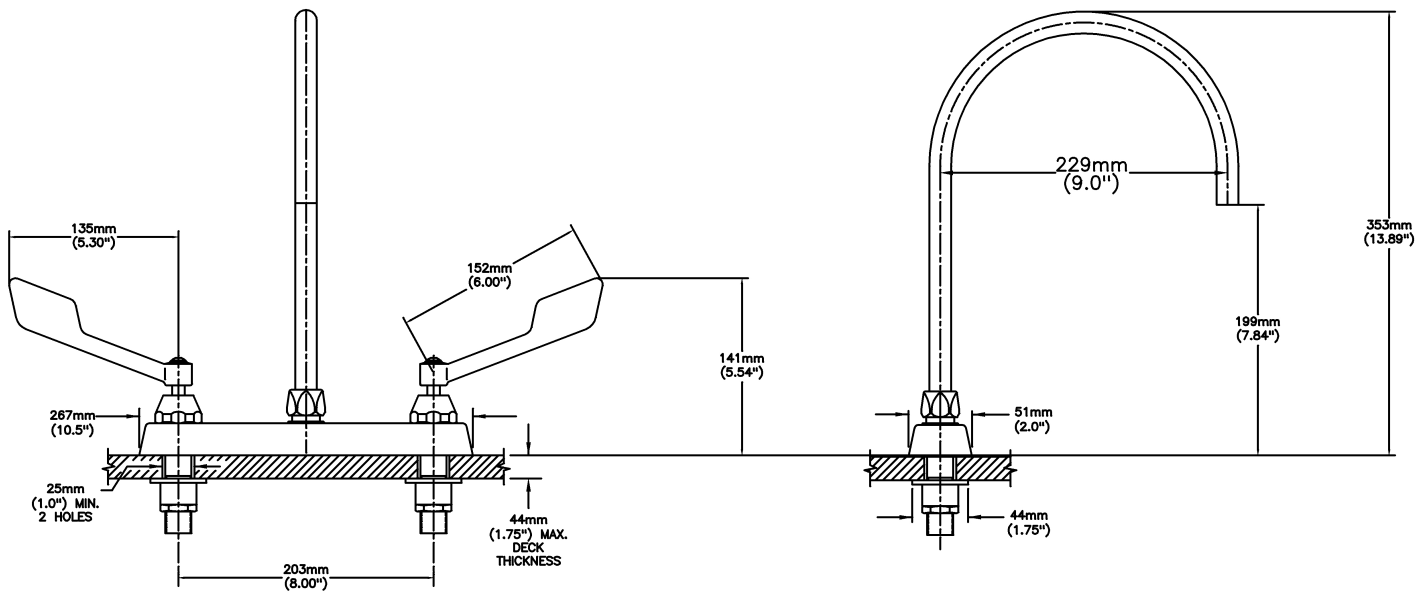

Sink Faucet Deckmount

8" Deck- CER-TECK® ceramic structures

Model No: 26C3975-R7

COMPLIES WITH:

- CSA certified.
- Complies to ASME A112.18.1/CSA B125.1
- Verified compliant with 0.25% weighted average Pb content regulations
- (Contact Delta Representative for State and/or Local Approvals)

NOTES:

26T3 - 8" Deck- TUF-TECK® compression structures

SPECIFICATION:

- Heavy Duty Cast Brass sink faucet
- 203 mm (8") centers
- Two handle
- Polished chrome plated finish
- Metal hold-down package
- CER-TECK® ceramic structures
- Spout: R7 - Smooth End Gooseneck-9.0" spout reach -12.7" height (unmounted)-Standard rigid/swivel field installation unless LS Limited swing option selected-Vandal resistant .090" wall thickness
- Outlet#: 7 - Smooth Spout End with Laminar Flow Control in Spout Base - 1.0 GPM (3.8L/min)
- Handle#: 5 - 152 mm (6") Wrist Blade Handles-ADA Compliant- Sanitary Hoods-Metal-Color indexed-Vandal resistant screws

OPERATION:

- Not Available

(Dimensional drawing on following page)

Delta reserves the right (1) to make changes to specifications and materials, and (2) to change or discontinue models, both without notice or obligation. Dimensions are for reference. Measurement may vary plus or minus 6mm(0.25"). Mounting locations are suggested only. Check with local codes for requirements in your area. This spec was produced April 27, 2021.

INLET FOR 3/8" OR 1/2" FLEXIBLE RISER
OR 1/2-14 NPSM COUPLING NUT (NOT SUPPLIED)

Delta reserves the right (1) to make changes to specifications and materials, and (2) to change or discontinue models, both without notice or obligation. Dimensions are for reference. Measurement may vary plus or minus 6mm(0.25"). Mounting locations are suggested only. Check with local codes for requirements in your area. This spec was produced April 27, 2021.