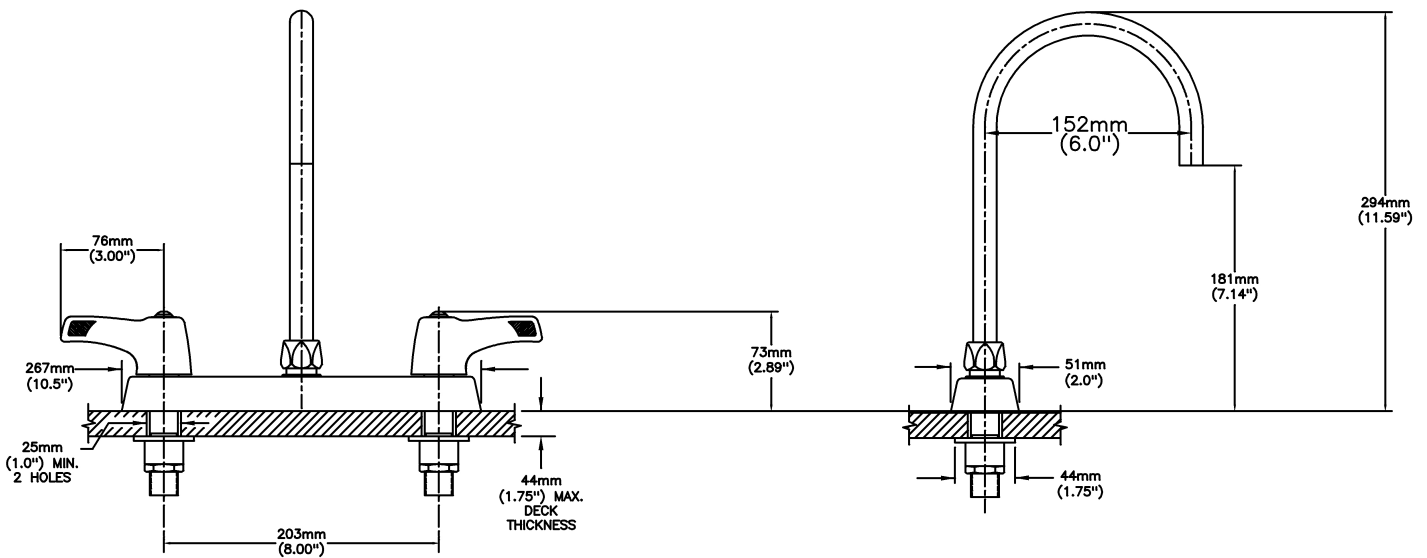

#### SPECIFICATION:

- Heavy Duty Cast Brass sink faucet
- 203 mm (8") centers
- Two handle
- Polished chrome plated finish
- Metal hold-down package
- CER-TECK® ceramic structures
- Spout: R4 - Smooth End Gooseneck-6.0" spout reach -10.4" height (unmounted)-Standard rigid/swivel field installation unless LS Limited swing option selected- Vandal resistant .090" wall thickness-(R4)
- Outlet#: 7 - Smooth Spout End with Laminar Flow Control in Spout Base - 1.0 GPM (3.8L/min)
- Handle#: 3 - 76 mm (3") Lever Blade Handles-ADA Compliant-Metal-Color indexed-Vandal Resistant screws
- Handle Temperature Indicators

#### OPERATION:

- Not Available

***(Dimensional drawing on following page)***

Delta reserves the right (1) to make changes to specifications and materials, and (2) to change or discontinue models, both without notice or obligation. Dimensions are for reference. Measurement may vary plus or minus 6mm(0.25"). Mounting locations are suggested only. Check with local codes for requirements in your area. This spec was produced July 13, 2021.

INLET FOR 3/8" OR 1/2" FLEXIBLE RISER  
OR 1/2-14 NPSM COUPLING NUT (NOT SUPPLIED)

Delta reserves the right (1) to make changes to specifications and materials, and (2) to change or discontinue models, both without notice or obligation. Dimensions are for reference. Measurement may vary plus or minus 6mm(0.25"). Mounting locations are suggested only. Check with local codes for requirements in your area. This spec was produced July 13, 2021.