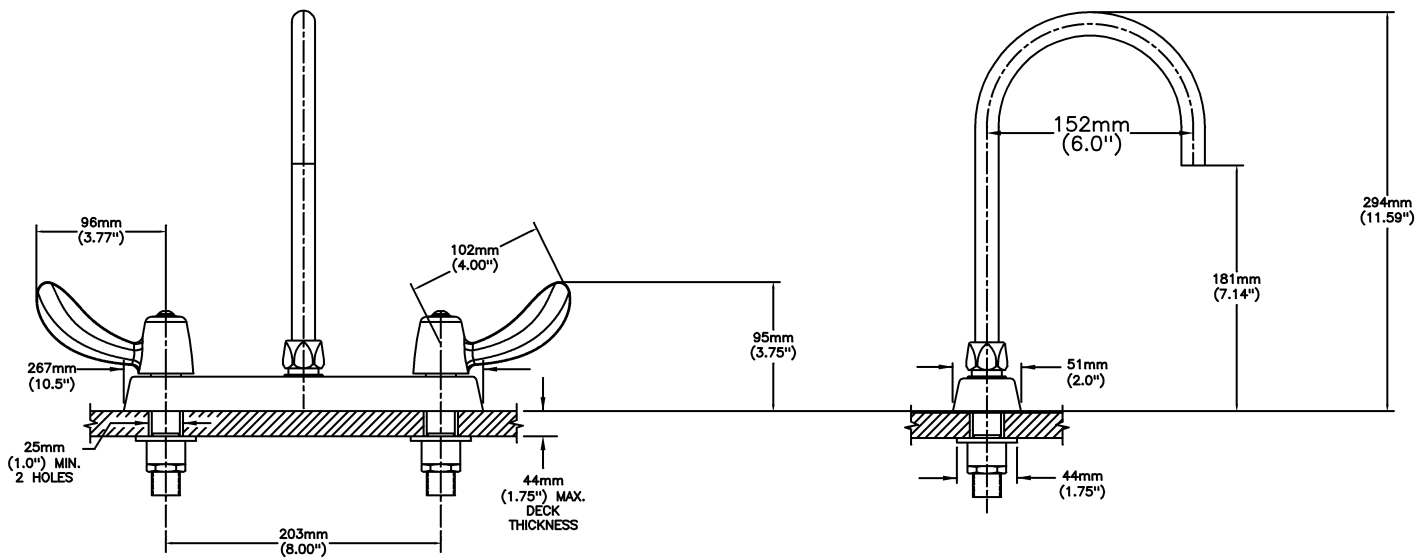

Sink Faucet Deckmount

8" Deck- CER-TECK® ceramic structures

Model No: 26C3972

COMPLIES WITH:

- CSA certified.
- Complies to ASME A112.18.1/CSA B125.1
- Verified compliant with 0.25% weighted average Pb content regulations
- (Contact Delta Representative for State and/or Local Approvals)

NOTES:

26T3 - 8" Deck- TUF-TECK® compression structures

SPECIFICATION:

- Heavy Duty Cast Brass sink faucet
- 203 mm (8") centers
- Two handle
- Polished chrome plated finish
- Metal hold-down package
- CER-TECK® ceramic structures
- Spout: R4 - Smooth End Gooseneck-6.0" spout reach -10.4" height (unmounted)-Standard rigid/swivel field installation unless LS Limited swing option selected- Vandal resistant .090" wall thickness-(R4)
- Outlet#: 7 - Smooth Spout End with Laminar Flow Control in Spout Base - 1.0 GPM (3.8L/min)
- Handle#: 2 - 102 mm (4") Hooded Blade Handles-ADA compliant-Metal-Color indexed-Vandal resistant screws

OPERATION:

- Not Available

(Dimensional drawing on following page)

Delta reserves the right (1) to make changes to specifications and materials, and (2) to change or discontinue models, both without notice or obligation. Dimensions are for reference. Measurement may vary plus or minus 6mm(0.25"). Mounting locations are suggested only. Check with local codes for requirements in your area. This spec was produced May 12, 2021.

INLET FOR 3/8" OR 1/2" FLEXIBLE RISER
OR 1/2-14 NPSM COUPLING NUT (NOT SUPPLIED)

Delta reserves the right (1) to make changes to specifications and materials, and (2) to change or discontinue models, both without notice or obligation. Dimensions are for reference. Measurement may vary plus or minus 6mm(0.25"). Mounting locations are suggested only. Check with local codes for requirements in your area. This spec was produced May 12, 2021.