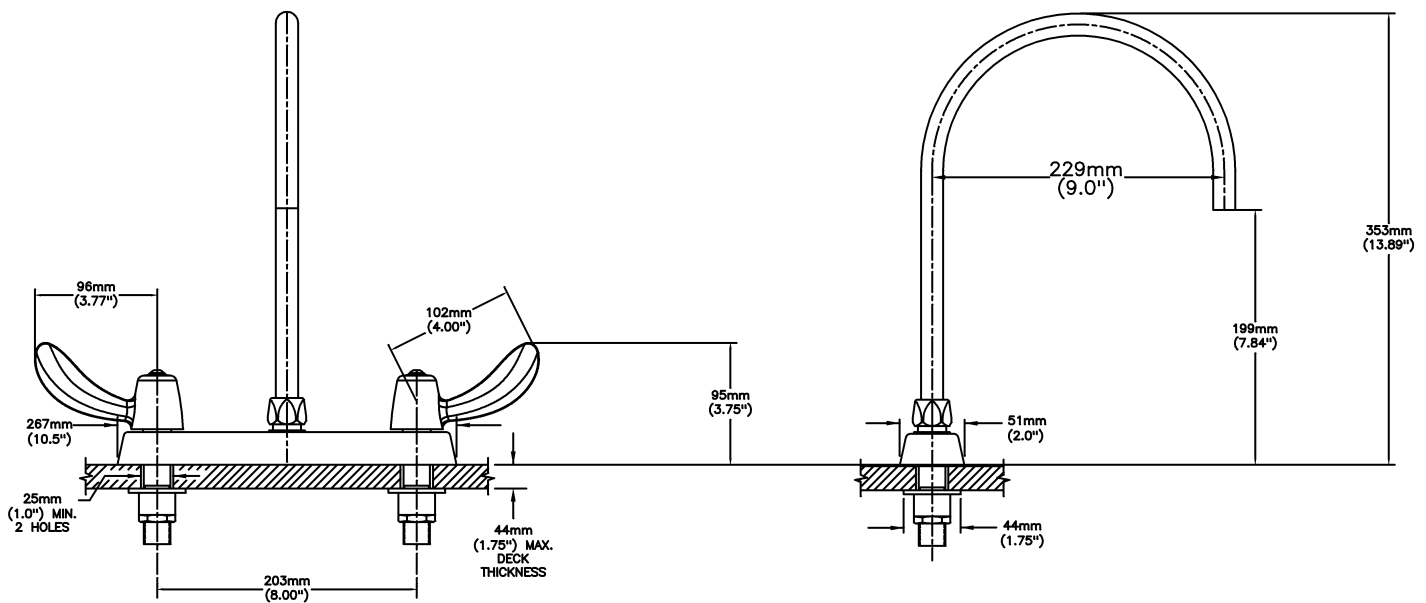

Sink Faucet Deckmount

8" Deck- CER-TECK® ceramic structures

Model No: 26C3972-R7

COMPLIES WITH:

- CSA certified.
- Complies to ASME A112.18.1/CSA B125.1
- Verified compliant with 0.25% weighted average Pb content regulations
- (Contact Delta Representative for State and/or Local Approvals)

NOTES:

26T3 - 8" Deck- TUF-TECK® compression structures

SPECIFICATION:

- Heavy Duty Cast Brass sink faucet
- 203 mm (8") centers
- Two handle
- Polished chrome plated finish
- Metal hold-down package
- CER-TECK® ceramic structures
- Spout: R7 - Smooth End Gooseneck-9.0" spout reach -12.7" height (unmounted)-Standard rigid/swivel field installation unless LS Limited swing option selected-Vandal resistant .090" wall thickness
- Outlet#: 7 - Smooth Spout End with Laminar Flow Control in Spout Base - 1.0 GPM (3.8L/min)
- Handle#: 2 - 102 mm (4") Hooded Blade Handles-ADA compliant-Metal-Color indexed-Vandal resistant screws

OPERATION:

- Not Available

(Dimensional drawing on following page)

Delta reserves the right (1) to make changes to specifications and materials, and (2) to change or discontinue models, both without notice or obligation. Dimensions are for reference. Measurement may vary plus or minus 6mm(0.25"). Mounting locations are suggested only. Check with local codes for requirements in your area. This spec was produced July 13, 2021.

INLET FOR 3/8" OR 1/2" FLEXIBLE RISER
OR 1/2-14 NPSM COUPLING NUT (NOT SUPPLIED)

Delta reserves the right (1) to make changes to specifications and materials, and (2) to change or discontinue models, both without notice or obligation. Dimensions are for reference. Measurement may vary plus or minus 6mm(0.25"). Mounting locations are suggested only. Check with local codes for requirements in your area. This spec was produced July 13, 2021.