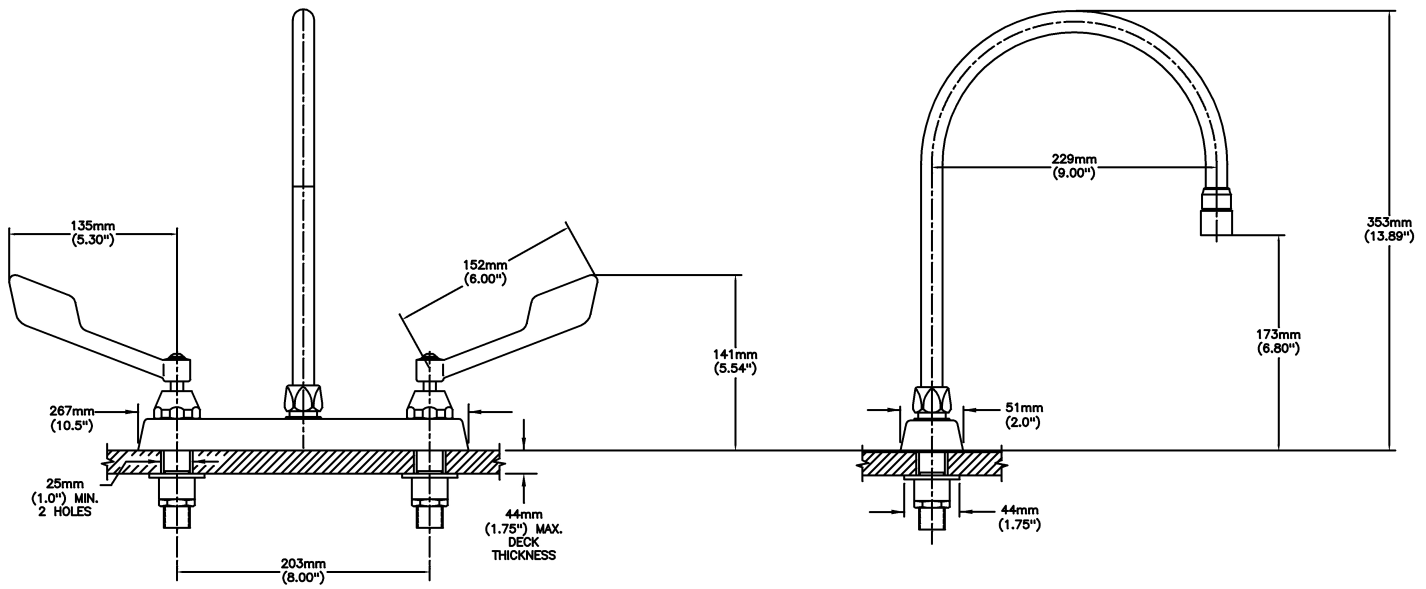

Sink Faucet Deckmount

8" Deck- CER-TECK® ceramic structures

Model No: 26C3955-R7

COMPLIES WITH:

- CSA certified.
- Complies to ASME A112.18.1/CSA B125.1
- Verified compliant with 0.25% weighted average Pb content regulations
- (Contact Delta Representative for State and/or Local Approvals)

NOTES:

26T3 - 8" Deck- TUF-TECK® compression structures

SPECIFICATION:

- Heavy Duty Cast Brass sink faucet
- 203 mm (8") centers
- Two handle
- Polished chrome plated finish
- Metal hold-down package
- CER-TECK® ceramic structures
- Spout: R7 - Gooseneck spout-9.0" spout reach -12.7" height(unmounted)- Standard rigid/swivel field installation unless LS Limited swing option selected-Vandal resistant.090" wall thickness
- Outlet#: 5 - Vandal Resistant 0.5gpm (1.9 L/min) Non-Aerating Spray Outlet
- Handle#: 5 - 152 mm (6") Wrist Blade Handles-ADA Compliant- Sanitary Hoods-Metal-Color indexed-Vandal resistant screws

OPERATION:

- Not Available

(Dimensional drawing on following page)

Delta reserves the right (1) to make changes to specifications and materials, and (2) to change or discontinue models, both without notice or obligation. Dimensions are for reference. Measurement may vary plus or minus 6mm(0.25"). Mounting locations are suggested only. Check with local codes for requirements in your area. This spec was produced May 25, 2021.

INLET FOR 3/8" OR 1/2" FLEXIBLE RISER
OR 1/2-14 NPSM COUPLING NUT (NOT SUPPLIED)

Delta reserves the right (1) to make changes to specifications and materials, and (2) to change or discontinue models, both without notice or obligation. Dimensions are for reference. Measurement may vary plus or minus 6mm(0.25"). Mounting locations are suggested only. Check with local codes for requirements in your area. This spec was produced May 25, 2021.