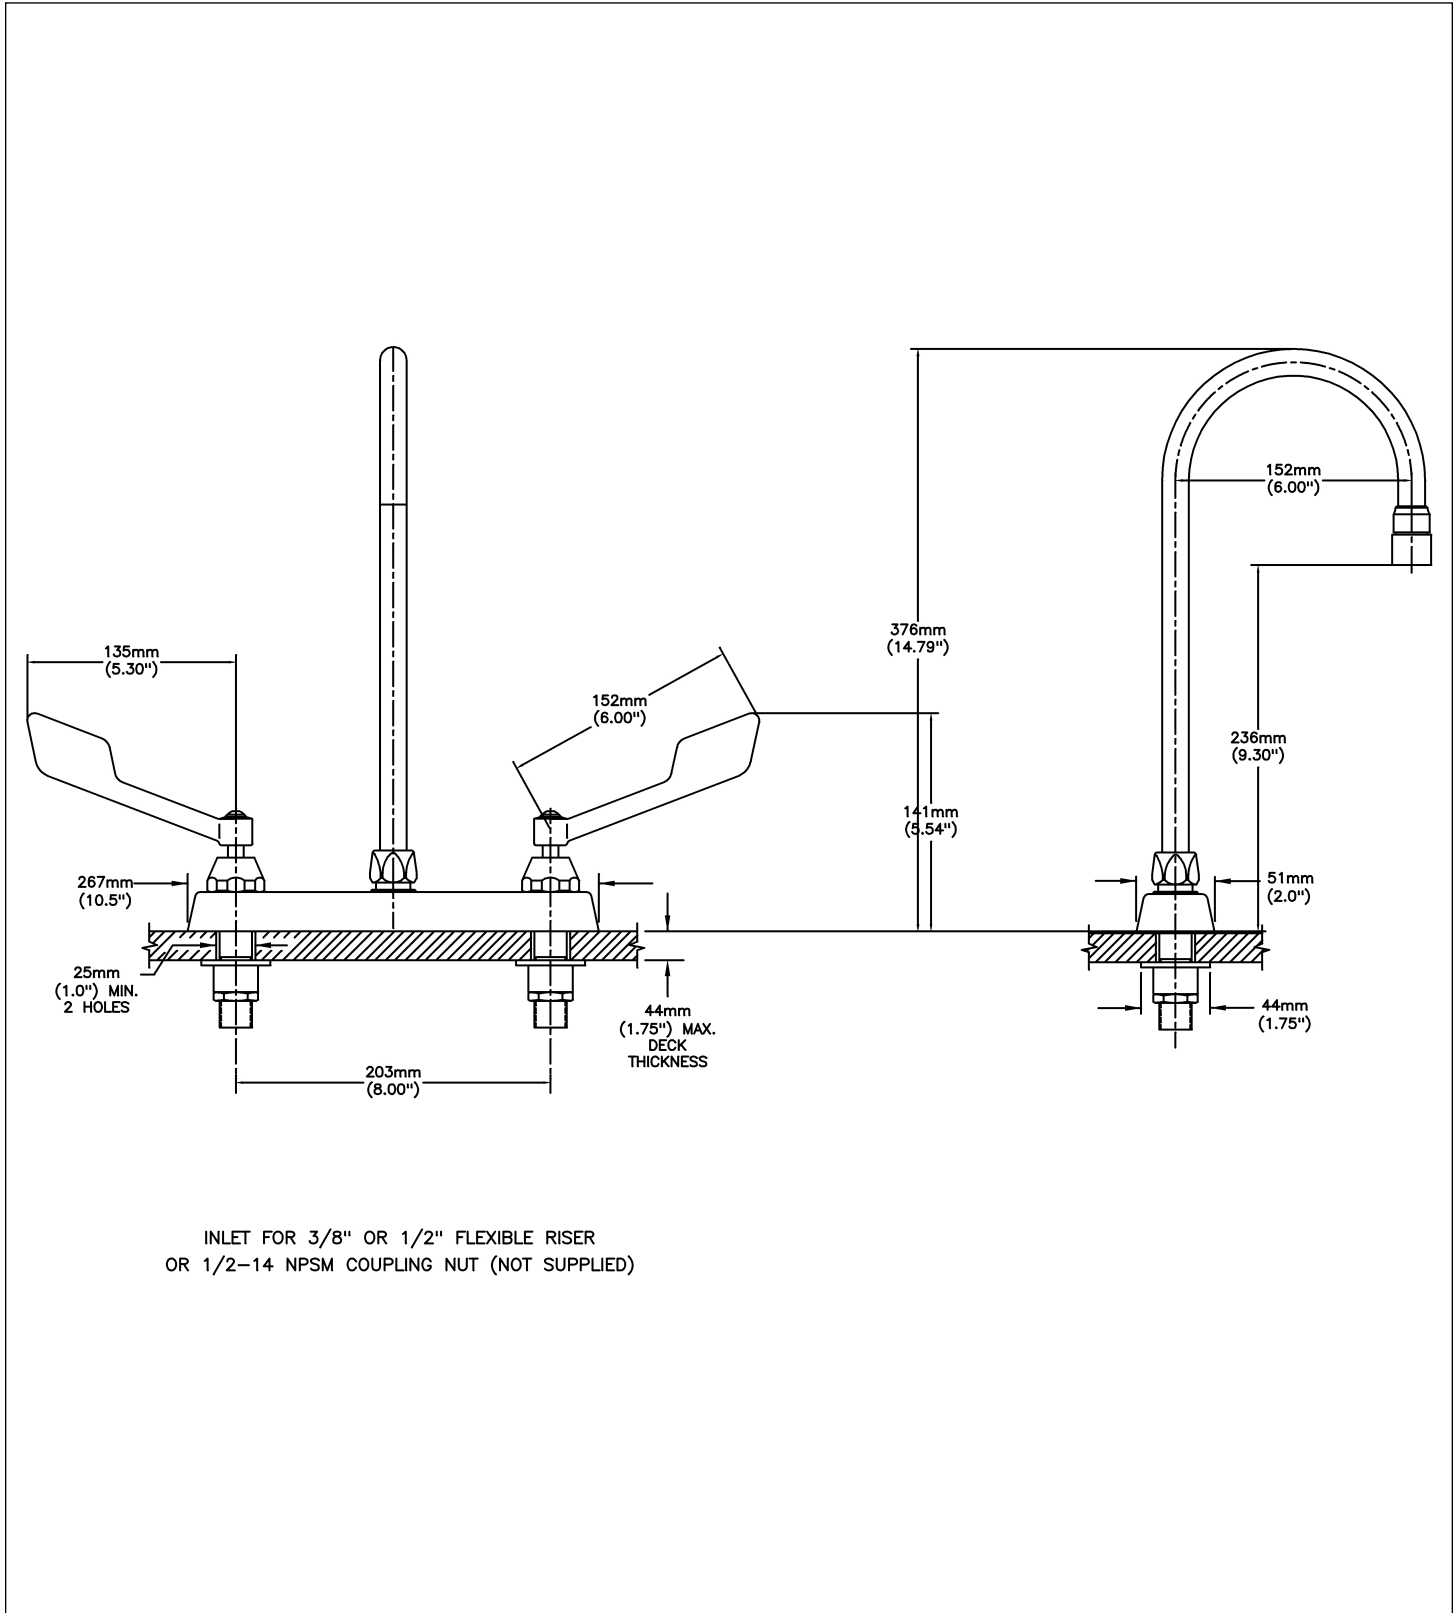

Sink Faucet Deckmount

8" Deck- CER-TECK® ceramic structures

Model No: 26C3955-R6

COMPLIES WITH:

- CSA certified.
- Complies to ASME A112.18.1/CSA B125.1
- Verified compliant with 0.25% weighted average Pb content regulations
- (Contact Delta Representative for State and/or Local Approvals)

NOTES:

26T3 - 8" Deck- TUF-TECK® compression structures

SPECIFICATION:

- Heavy Duty Cast Brass sink faucet
- 203 mm (8") centers
- Two handle
- Polished chrome plated finish
- Metal hold-down package
- CER-TECK® ceramic structures
- Spout: R6 - Gooseneck spout-6.0" spout reach -13.5" height(unmounted)- Standard rigid/swivel field installation unless LS Limited swing option selected-Vandal resistant .090" wall thickness
- Outlet#: 5 - Vandal Resistant 0.5gpm (1.9 L/min) Non-Aerating Spray Outlet
- Handle#: 5 - 152 mm (6") Wrist Blade Handles-ADA Compliant- Sanitary Hoods-Metal-Color indexed-Vandal resistant screws

OPERATION:

- Not Available

(Dimensional drawing on following page)

Delta reserves the right (1) to make changes to specifications and materials, and (2) to change or discontinue models, both without notice or obligation. Dimensions are for reference. Measurement may vary plus or minus 6mm(0.25"). Mounting locations are suggested only. Check with local codes for requirements in your area. This spec was produced June 21, 2021.

Delta reserves the right (1) to make changes to specifications and materials, and (2) to change or discontinue models, both without notice or obligation. Dimensions are for reference. Measurement may vary plus or minus 6mm(0.25"). Mounting locations are suggested only. Check with local codes for requirements in your area. This spec was produced June 21, 2021.