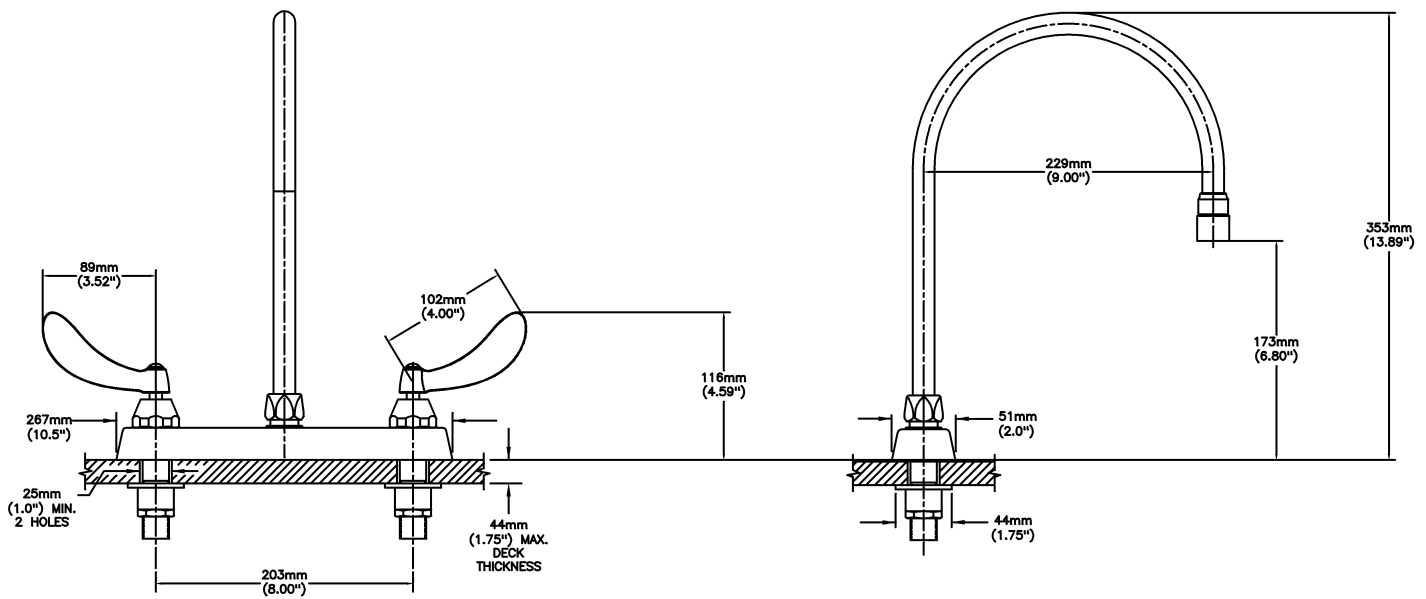

Sink Faucet Deckmount

8" Deck- CER-TECK® ceramic structures

Model No: 26C3954-R7

COMPLIES WITH:

- CSA certified.
- Complies to ASME A112.18.1/CSA B125.1
- Verified compliant with 0.25% weighted average Pb content regulations
- (Contact Delta Representative for State and/or Local Approvals)

NOTES:

26T3 - 8" Deck- TUF-TECK® compression structures

SPECIFICATION:

- Heavy Duty Cast Brass sink faucet
- 203 mm (8") centers
- Two handle
- Polished chrome plated finish
- Metal hold-down package
- CER-TECK® ceramic structures
- Spout: R7 - Gooseneck spout-9.0" spout reach -12.7" height(unmounted)- Standard rigid/swivel field installation unless LS Limited swing option selected-Vandal resistant.090" wall thickness
- Outlet#: 5 - Vandal Resistant 0.5gpm (1.9 L/min) Non-Aerating Spray Outlet
- Handle#: 4 - 102 mm (4") Blade Handles- ADA Compliant-Sanitary Hoods- Metal-Color indexed-Vandal resistant screws

OPERATION:

- Not Available

(Dimensional drawing on following page)

Delta reserves the right (1) to make changes to specifications and materials, and (2) to change or discontinue models, both without notice or obligation. Dimensions are for reference. Measurement may vary plus or minus 6mm(0.25"). Mounting locations are suggested only. Check with local codes for requirements in your area. This spec was produced July 13, 2021.

INLET FOR 3/8" OR 1/2" FLEXIBLE RISER
OR 1/2-14 NPSM COUPLING NUT (NOT SUPPLIED)

Delta reserves the right (1) to make changes to specifications and materials, and (2) to change or discontinue models, both without notice or obligation. Dimensions are for reference. Measurement may vary plus or minus 6mm(0.25"). Mounting locations are suggested only. Check with local codes for requirements in your area. This spec was produced July 13, 2021.