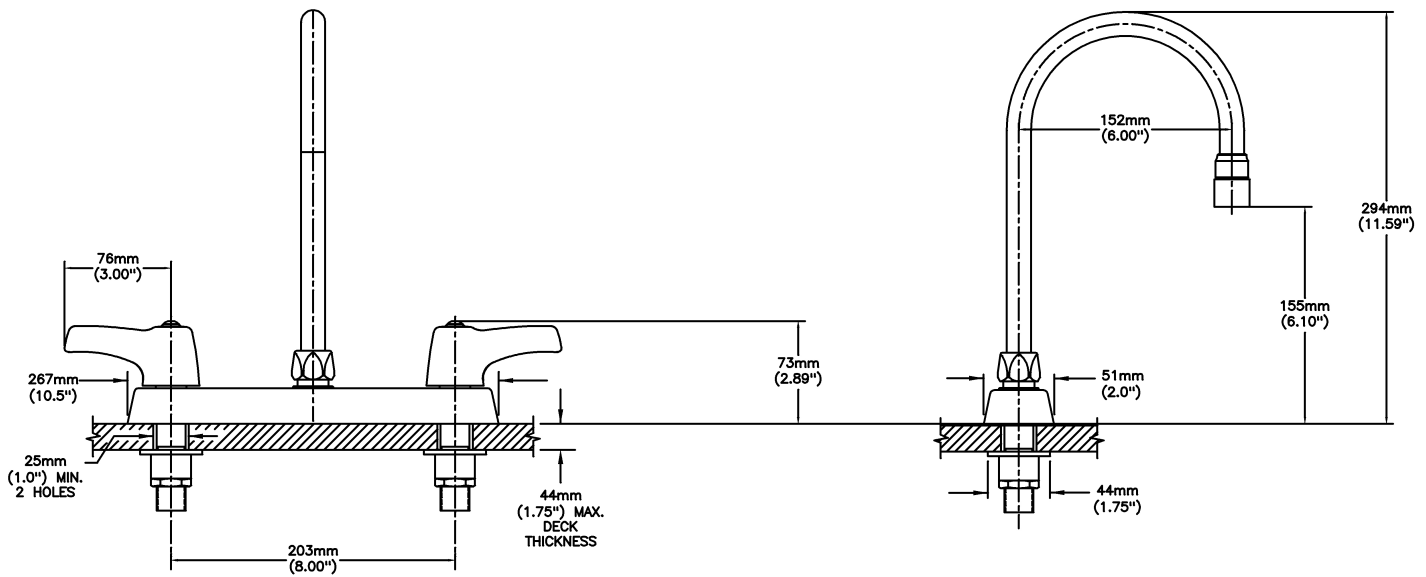

Sink Faucet Deckmount

8" Deck- CER-TECK® ceramic structures

Model No: 26C3953

COMPLIES WITH:

- CSA certified.
- Complies to ASME A112.18.1/CSA B125.1
- Verified compliant with 0.25% weighted average Pb content regulations
- (Contact Delta Representative for State and/or Local Approvals)

NOTES:

26T3 - 8" Deck- TUF-TECK® compression structures

SPECIFICATION:

- Heavy Duty Cast Brass sink faucet
- 203 mm (8") centers
- Two handle
- Polished chrome plated finish
- Metal hold-down package
- CER-TECK® ceramic structures
- Spout#: 9 - Gooseneck spout-6.0" spout reach - 10.4" height (unmounted)- Standard rigid/swivel field installation unless LS Limited swing option selected- Vandal resistant .090" wall thickness-(R4)
- Outlet#: 5 - Vandal Resistant 0.5gpm (1.9 L/min) Non-Aerating Spray Outlet
- Handle#: 3 - 76 mm (3") Lever Blade Handles-ADA Compliant-Metal-Color indexed-Vandal Resistant screws

OPERATION:

- Not Available

(Dimensional drawing on following page)

Delta reserves the right (1) to make changes to specifications and materials, and (2) to change or discontinue models, both without notice or obligation. Dimensions are for reference. Measurement may vary plus or minus 6mm(0.25"). Mounting locations are suggested only. Check with local codes for requirements in your area. This spec was produced May 13, 2021.

INLET FOR 3/8" OR 1/2" FLEXIBLE RISER
OR 1/2-14 NPSM COUPLING NUT (NOT SUPPLIED)

Delta reserves the right (1) to make changes to specifications and materials, and (2) to change or discontinue models, both without notice or obligation. Dimensions are for reference. Measurement may vary plus or minus 6mm(0.25"). Mounting locations are suggested only. Check with local codes for requirements in your area. This spec was produced May 13, 2021.