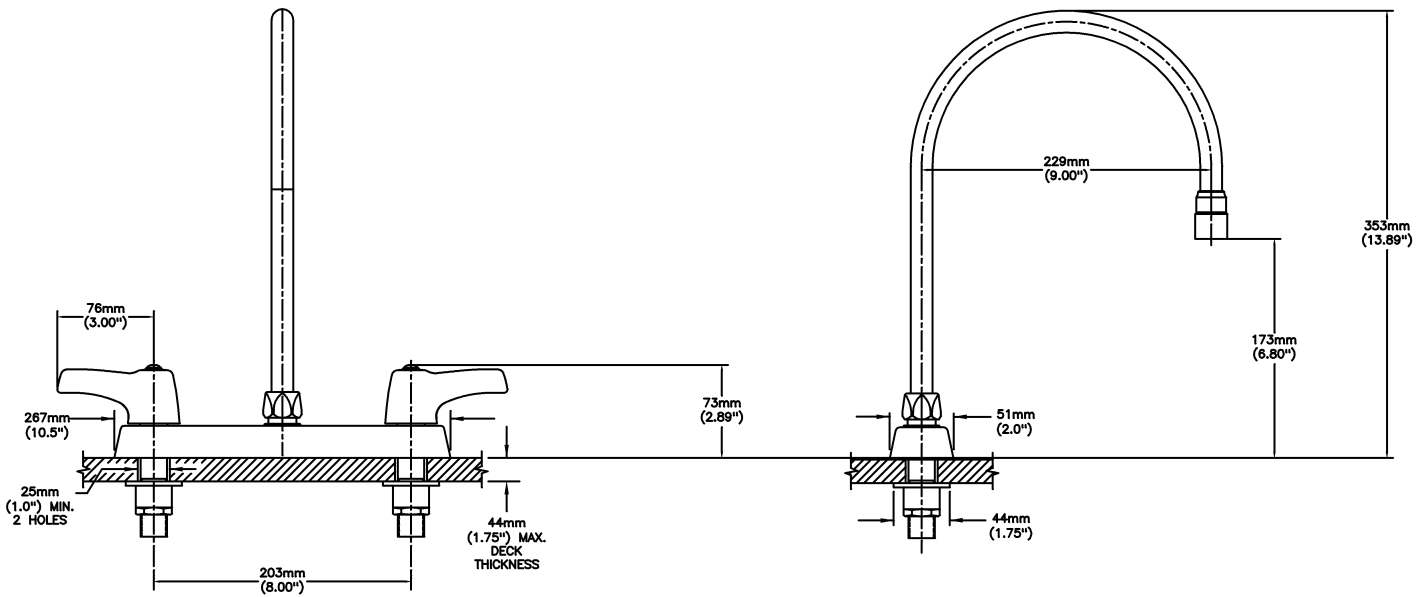

Sink Faucet Deckmount

8" Deck- CER-TECK® ceramic structures

Model No: 26C3953-R7

COMPLIES WITH:

- CSA certified.
- Complies to ASME A112.18.1/CSA B125.1
- Verified compliant with 0.25% weighted average Pb content regulations
- (Contact Delta Representative for State and/or Local Approvals)

NOTES:

26T3 - 8" Deck- TUF-TECK® compression structures

SPECIFICATION:

- Heavy Duty Cast Brass sink faucet
- 203 mm (8") centers
- Two handle
- Polished chrome plated finish
- Metal hold-down package
- CER-TECK® ceramic structures
- Spout: R7 - Gooseneck spout-9.0" spout reach -12.7" height(unmounted)- Standard rigid/swivel field installation unless LS Limited swing option selected-Vandal resistant.090" wall thickness
- Outlet#: 5 - Vandal Resistant 0.5gpm (1.9 L/min) Non-Aerating Spray Outlet
- Handle#: 3 - 76 mm (3") Lever Blade Handles-ADA Compliant-Metal-Color indexed-Vandal Resistant screws

OPERATION:

- Not Available

(Dimensional drawing on following page)

Delta reserves the right (1) to make changes to specifications and materials, and (2) to change or discontinue models, both without notice or obligation. Dimensions are for reference. Measurement may vary plus or minus 6mm(0.25"). Mounting locations are suggested only. Check with local codes for requirements in your area. This spec was produced July 13, 2021.

INLET FOR 3/8" OR 1/2" FLEXIBLE RISER
OR 1/2-14 NPSM COUPLING NUT (NOT SUPPLIED)

Delta reserves the right (1) to make changes to specifications and materials, and (2) to change or discontinue models, both without notice or obligation. Dimensions are for reference. Measurement may vary plus or minus 6mm(0.25"). Mounting locations are suggested only. Check with local codes for requirements in your area. This spec was produced July 13, 2021.