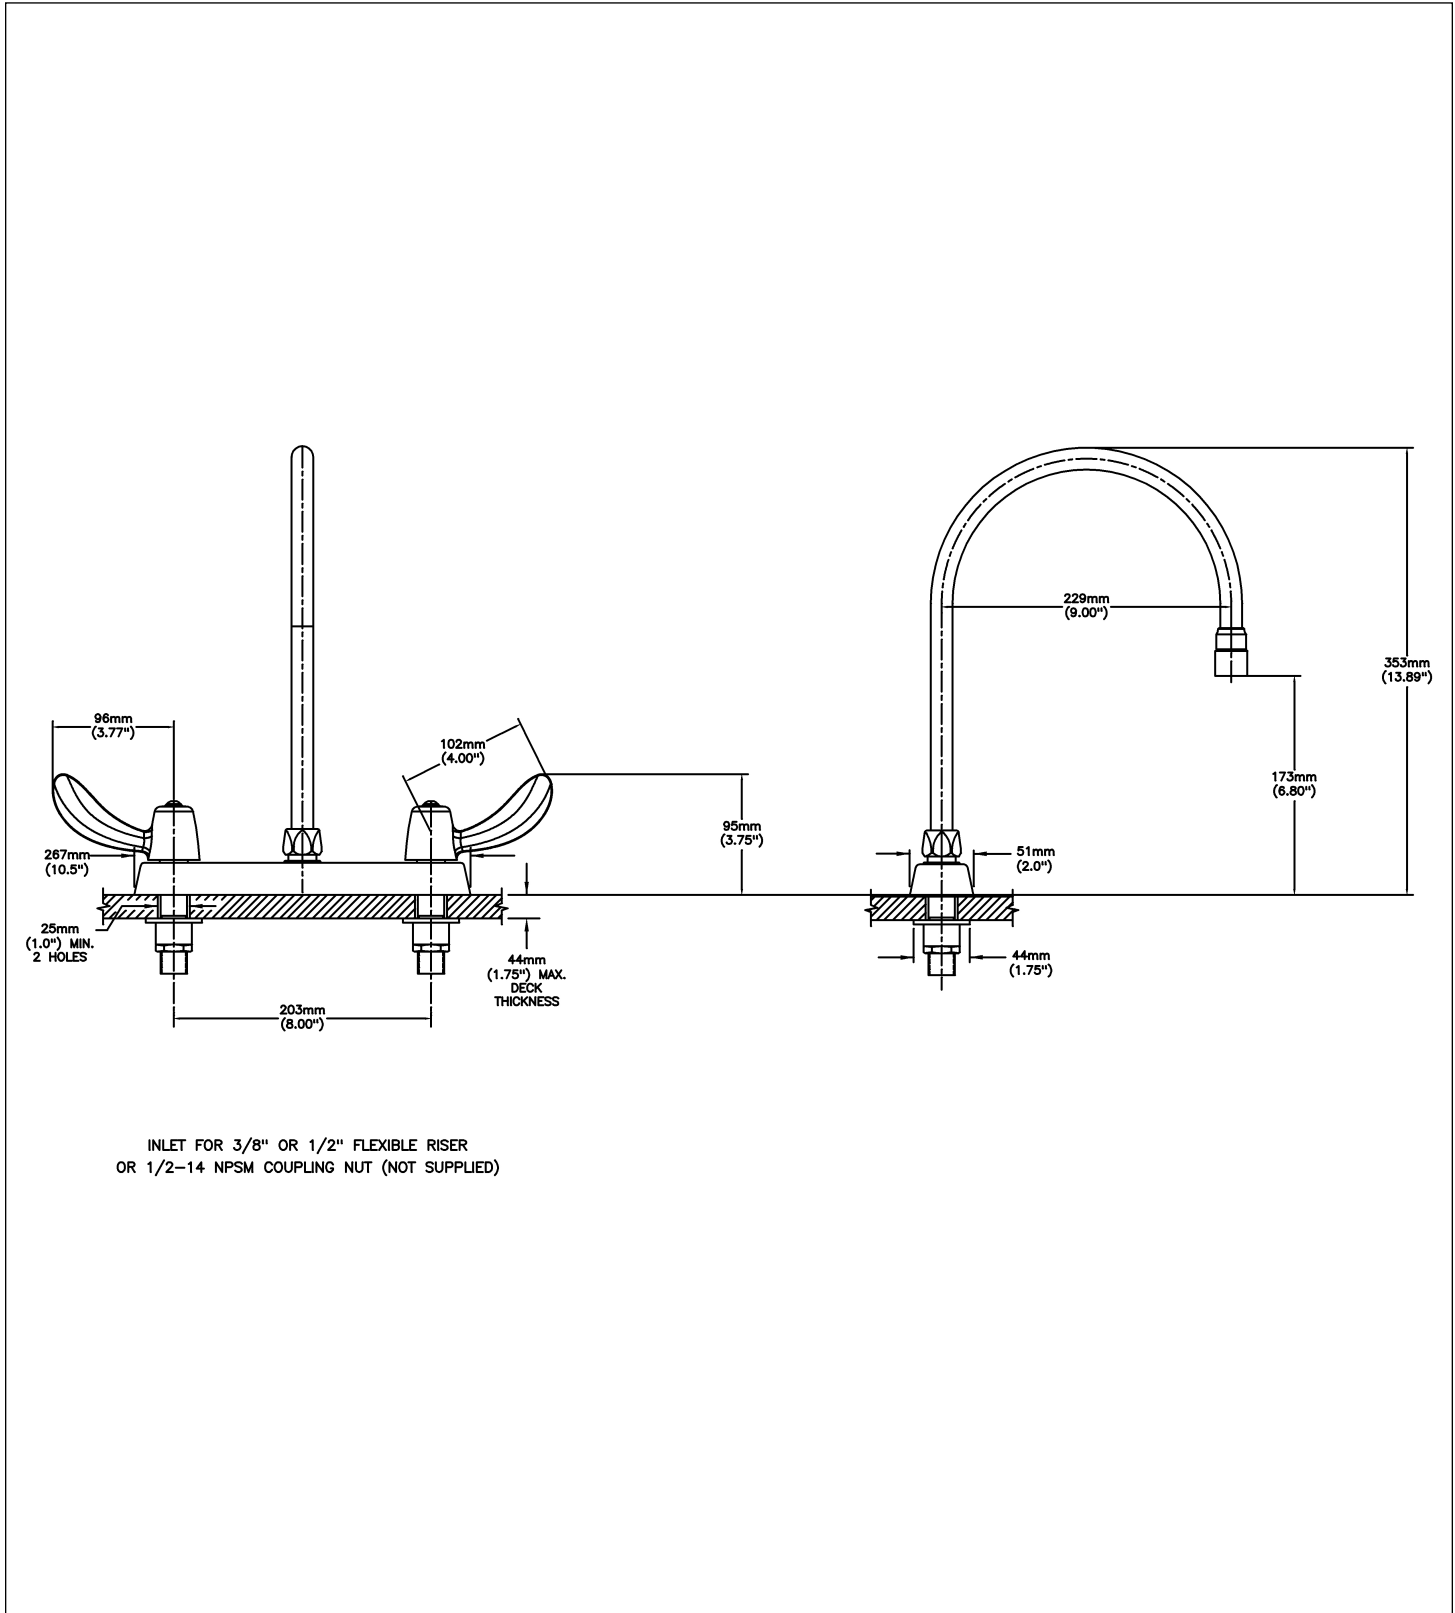

Sink Faucet Deckmount

8" Deck- CER-TECK® ceramic structures

Model No: 26C3952-R7

COMPLIES WITH:

- CSA certified.
- Complies to ASME A112.18.1/CSA B125.1
- Verified compliant with 0.25% weighted average Pb content regulations
- (Contact Delta Representative for State and/or Local Approvals)

NOTES:

26T3 - 8" Deck- TUF-TECK® compression structures

SPECIFICATION:

- Heavy Duty Cast Brass sink faucet
- 203 mm (8") centers
- Two handle
- Polished chrome plated finish
- Metal hold-down package
- CER-TECK® ceramic structures
- Spout: R7 - Gooseneck spout-9.0" spout reach -12.7" height(unmounted)- Standard rigid/swivel field installation unless LS Limited swing option selected-Vandal resistant.090" wall thickness
- Outlet#: 5 - Vandal Resistant 0.5gpm (1.9 L/min) Non-Aerating Spray Outlet
- Handle#: 2 - 102 mm (4") Hooded Blade Handles-ADA compliant-Metal- Color indexed-Vandal resistant screws

OPERATION:

- Not Available

(Dimensional drawing on following page)

Delta reserves the right (1) to make changes to specifications and materials, and (2) to change or discontinue models, both without notice or obligation. Dimensions are for reference. Measurement may vary plus or minus 6mm(0.25"). Mounting locations are suggested only. Check with local codes for requirements in your area. This spec was produced July 13, 2021.

Delta reserves the right (1) to make changes to specifications and materials, and (2) to change or discontinue models, both without notice or obligation. Dimensions are for reference. Measurement may vary plus or minus 6mm(0.25"). Mounting locations are suggested only. Check with local codes for requirements in your area. This spec was produced July 13, 2021.