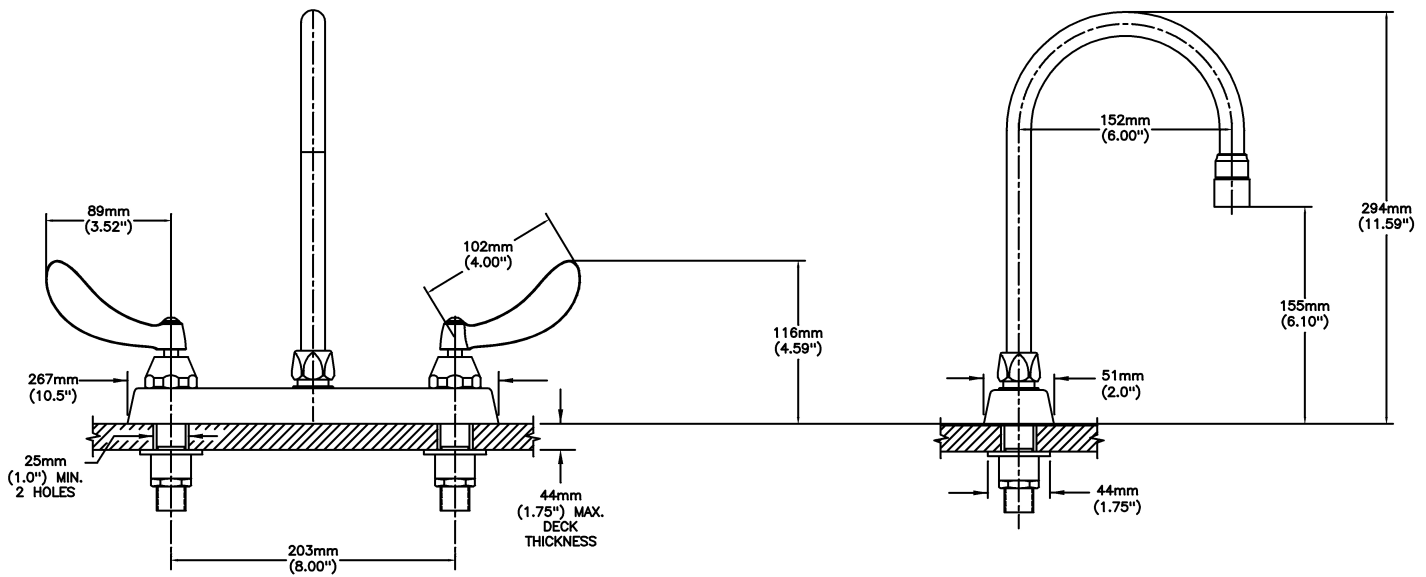

Sink Faucet Deckmount

8" Deck- CER-TECK® ceramic structures

Model No: 26C3944

COMPLIES WITH:

- CSA certified.
- Complies to ASME A112.18.1/CSA B125.1
- Verified compliant with 0.25% weighted average Pb content regulations
- (Contact Delta Representative for State and/or Local Approvals)

NOTES:

26T3 - 8" Deck- TUF-TECK® compression structures

SPECIFICATION:

- Heavy Duty Cast Brass sink faucet
- 203 mm (8") centers
- Two handle
- Polished chrome plated finish
- Metal hold-down package
- CER-TECK® ceramic structures
- Spout#: 9 - Gooseneck spout-6.0" spout reach - 10.4" height (unmounted)- Standard rigid/swivel field installation unless LS Limited swing option selected- Vandal resistant .090" wall thickness-(R4)
- Outlet#: 4 - Standard 1.5 GPM (5.7 L/Min) Flow Control Aerator
- Handle#: 4 - 102 mm (4") Blade Handles- ADA Compliant-Sanitary Hoods- Metal-Color indexed-Vandal resistant screws

OPERATION:

- Not Available

(Dimensional drawing on following page)

Delta reserves the right (1) to make changes to specifications and materials, and (2) to change or discontinue models, both without notice or obligation. Dimensions are for reference. Measurement may vary plus or minus 6mm(0.25"). Mounting locations are suggested only. Check with local codes for requirements in your area. This spec was produced April 13, 2021.

INLET FOR 3/8" OR 1/2" FLEXIBLE RISER
OR 1/2-14 NPSM COUPLING NUT (NOT SUPPLIED)

Delta reserves the right (1) to make changes to specifications and materials, and (2) to change or discontinue models, both without notice or obligation. Dimensions are for reference. Measurement may vary plus or minus 6mm(0.25"). Mounting locations are suggested only. Check with local codes for requirements in your area. This spec was produced April 13, 2021.