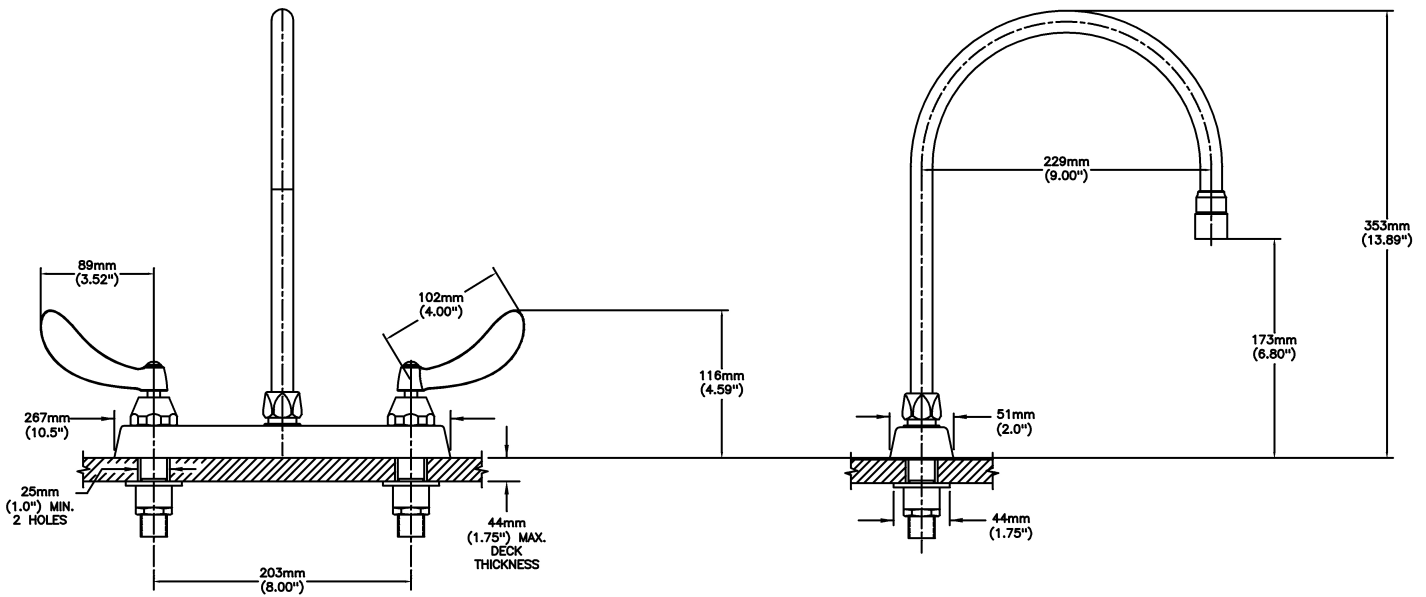

#### SPECIFICATION:

- Heavy Duty Cast Brass sink faucet
- 203 mm (8") centers
- Two handle
- Polished chrome plated finish
- Metal hold-down package
- CER-TECK® ceramic structures
- Spout: R7 - Gooseneck spout-9.0" spout reach -12.7" height(unmounted)- Standard rigid/swivel field installation unless LS Limited swing option selected-Vandal resistant.090" wall thickness
- Outlet#: 4 - Standard 1.5 GPM (5.7 L/Min) Flow Control Aerator
- Handle#: 4 - 102 mm (4") Blade Handles- ADA Compliant-Sanitary Hoods- Metal-Color indexed-Vandal resistant screws

#### OPERATION:

- Not Available

***(Dimensional drawing on following page)***

Delta reserves the right (1) to make changes to specifications and materials, and (2) to change or discontinue models, both without notice or obligation. Dimensions are for reference. Measurement may vary plus or minus 6mm(0.25"). Mounting locations are suggested only. Check with local codes for requirements in your area. This spec was produced July 13, 2021.

INLET FOR 3/8" OR 1/2" FLEXIBLE RISER  
OR 1/2-14 NPSM COUPLING NUT (NOT SUPPLIED)

Delta reserves the right (1) to make changes to specifications and materials, and (2) to change or discontinue models, both without notice or obligation. Dimensions are for reference. Measurement may vary plus or minus 6mm(0.25"). Mounting locations are suggested only. Check with local codes for requirements in your area. This spec was produced July 13, 2021.