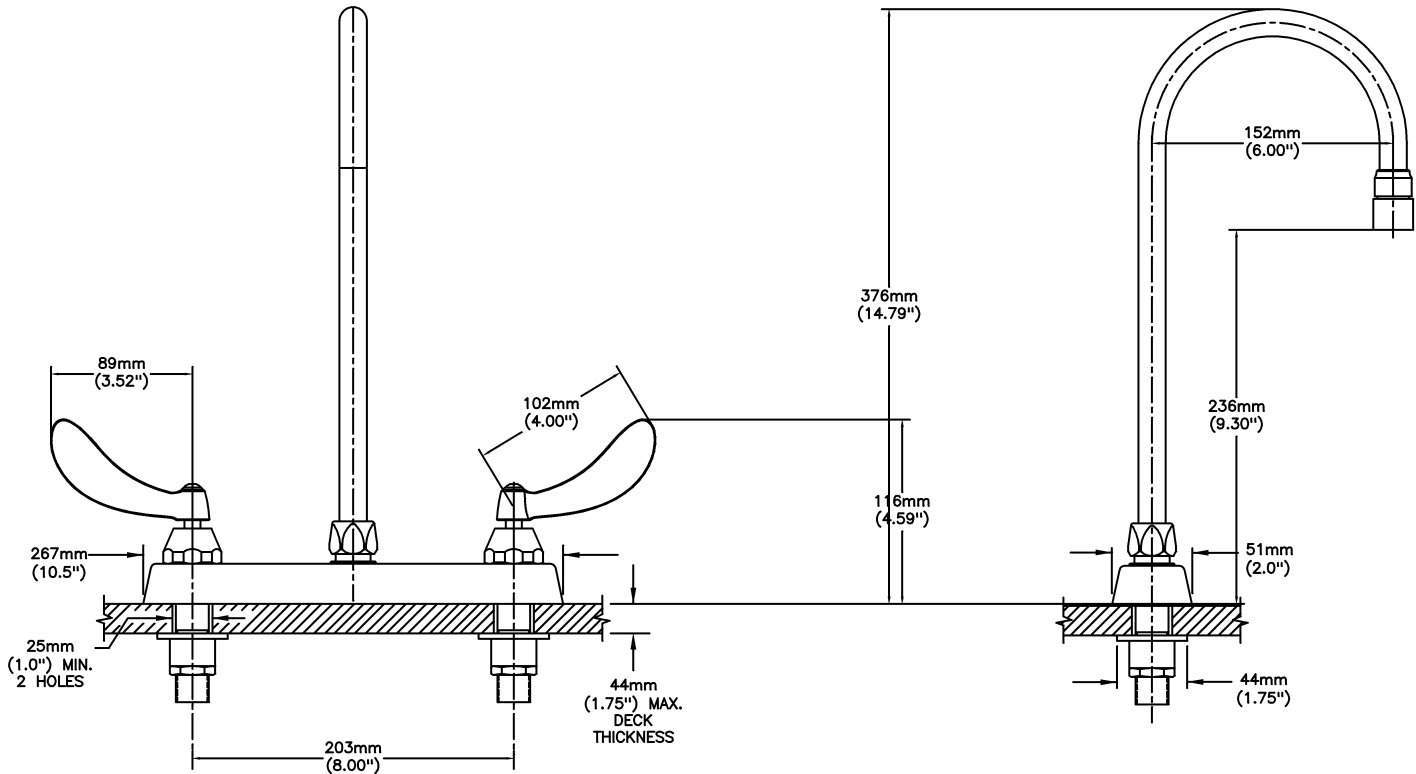

Sink Faucet Deckmount

8" Deck- CER-TECK® ceramic structures

Model No: 26C3944-R6

COMPLIES WITH:

- CSA certified.
- Complies to ASME A112.18.1/CSA B125.1
- Verified compliant with 0.25% weighted average Pb content regulations
- (Contact Delta Representative for State and/or Local Approvals)

NOTES:

26T3 - 8" Deck- TUF-TECK® compression structures

SPECIFICATION:

- Heavy Duty Cast Brass sink faucet
- 203 mm (8") centers
- Two handle
- Polished chrome plated finish
- Metal hold-down package
- CER-TECK® ceramic structures
- Spout: R6 - Gooseneck spout-6.0" spout reach -13.5" height(unmounted)- Standard rigid/swivel field installation unless LS Limited swing option selected-Vandal resistant .090" wall thickness
- Outlet#: 4 - Standard 1.5 GPM (5.7 L/Min) Flow Control Aerator
- Handle#: 4 - 102 mm (4") Blade Handles- ADA Compliant-Sanitary Hoods- Metal-Color indexed-Vandal resistant screws

OPERATION:

- Not Available

(Dimensional drawing on following page)

Delta reserves the right (1) to make changes to specifications and materials, and (2) to change or discontinue models, both without notice or obligation. Dimensions are for reference. Measurement may vary plus or minus 6mm(0.25"). Mounting locations are suggested only. Check with local codes for requirements in your area. This spec was produced July 13, 2021.

INLET FOR 3/8" OR 1/2" FLEXIBLE RISER
OR 1/2-14 NPSM COUPLING NUT (NOT SUPPLIED)

Delta reserves the right (1) to make changes to specifications and materials, and (2) to change or discontinue models, both without notice or obligation. Dimensions are for reference. Measurement may vary plus or minus 6mm(0.25"). Mounting locations are suggested only. Check with local codes for requirements in your area. This spec was produced July 13, 2021.