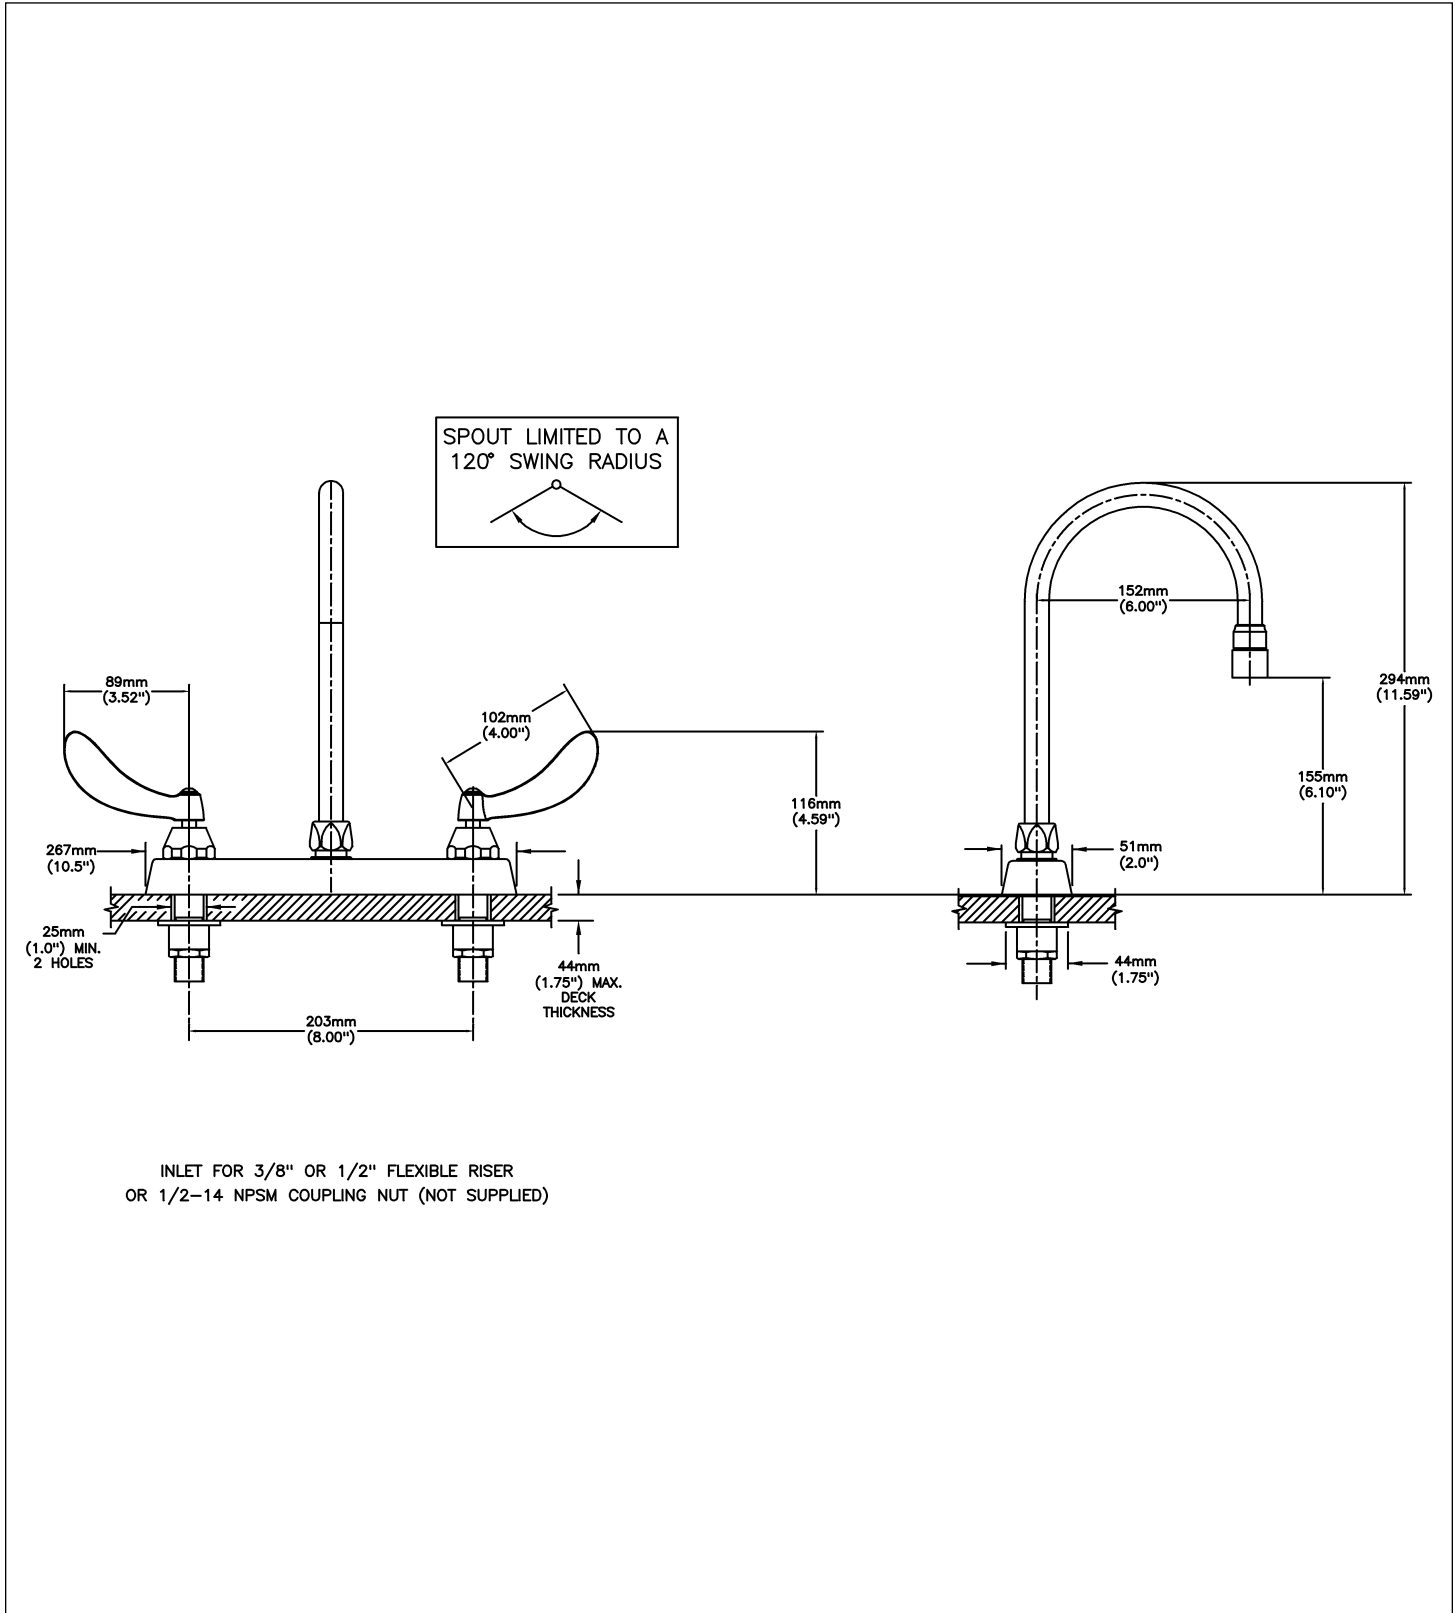

Sink Faucet Deckmount

8" Deck- CER-TECK® ceramic structures

Model No: 26C3944-LS

COMPLIES WITH:

- CSA certified.
- Complies to ASME A112.18.1/CSA B125.1
- Verified compliant with 0.25% weighted average Pb content regulations
- (Contact Delta Representative for State and/or Local Approvals)

NOTES:

26T3 - 8" Deck- TUF-TECK® compression structures

SPECIFICATION:

- Heavy Duty Cast Brass sink faucet
- 203 mm (8") centers
- Two handle
- Polished chrome plated finish
- Metal hold-down package
- CER-TECK® ceramic structures
- Spout#: 9 - Gooseneck spout-6.0" spout reach - 10.4" height (unmounted)- Standard rigid/swivel field installation unless LS Limited swing option selected- Vandal resistant .090" wall thickness-(R4)
- Outlet#: 4 - Standard 1.5 GPM (5.7 L/Min) Flow Control Aerator
- Handle#: 4 - 102 mm (4") Blade Handles- ADA Compliant-Sanitary Hoods- Metal-Color indexed-Vandal resistant screws
- 120 degrees limited swing of spout (LS)

OPERATION:

- Not Available

(Dimensional drawing on following page)

Delta reserves the right (1) to make changes to specifications and materials, and (2) to change or discontinue models, both without notice or obligation. Dimensions are for reference. Measurement may vary plus or minus 6mm(0.25"). Mounting locations are suggested only. Check with local codes for requirements in your area. This spec was produced June 15, 2021.

Delta reserves the right (1) to make changes to specifications and materials, and (2) to change or discontinue models, both without notice or obligation. Dimensions are for reference. Measurement may vary plus or minus 6mm(0.25"). Mounting locations are suggested only. Check with local codes for requirements in your area. This spec was produced June 15, 2021.