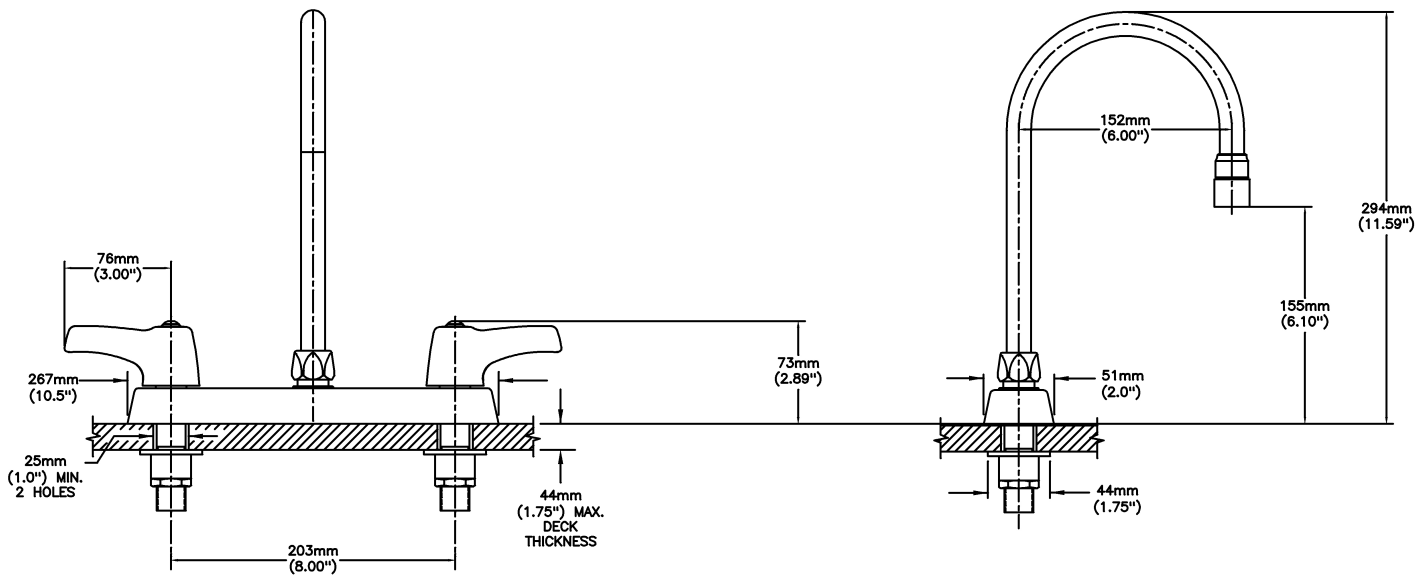

Sink Faucet Deckmount

8" Deck- CER-TECK® ceramic structures

Model No: 26C3943

COMPLIES WITH:

- CSA certified.
- Complies to ASME A112.18.1/CSA B125.1
- Verified compliant with 0.25% weighted average Pb content regulations
- (Contact Delta Representative for State and/or Local Approvals)

NOTES:

26T3 - 8" Deck- TUF-TECK® compression structures

SPECIFICATION:

- Heavy Duty Cast Brass sink faucet
- 203 mm (8") centers
- Two handle
- Polished chrome plated finish
- Metal hold-down package
- CER-TECK® ceramic structures
- Spout#: 9 - Gooseneck spout-6.0" spout reach - 10.4" height (unmounted)- Standard rigid/swivel field installation unless LS Limited swing option selected- Vandal resistant .090" wall thickness-(R4)
- Outlet#: 4 - Standard 1.5 GPM (5.7 L/Min) Flow Control Aerator
- Handle#: 3 - 76 mm (3") Lever Blade Handles-ADA Compliant-Metal-Color indexed-Vandal Resistant screws

OPERATION:

- Not Available

(Dimensional drawing on following page)

Delta reserves the right (1) to make changes to specifications and materials, and (2) to change or discontinue models, both without notice or obligation. Dimensions are for reference. Measurement may vary plus or minus 6mm(0.25"). Mounting locations are suggested only. Check with local codes for requirements in your area. This spec was produced May 21, 2021.

INLET FOR 3/8" OR 1/2" FLEXIBLE RISER
OR 1/2-14 NPSM COUPLING NUT (NOT SUPPLIED)

Delta reserves the right (1) to make changes to specifications and materials, and (2) to change or discontinue models, both without notice or obligation. Dimensions are for reference. Measurement may vary plus or minus 6mm(0.25"). Mounting locations are suggested only. Check with local codes for requirements in your area. This spec was produced May 21, 2021.