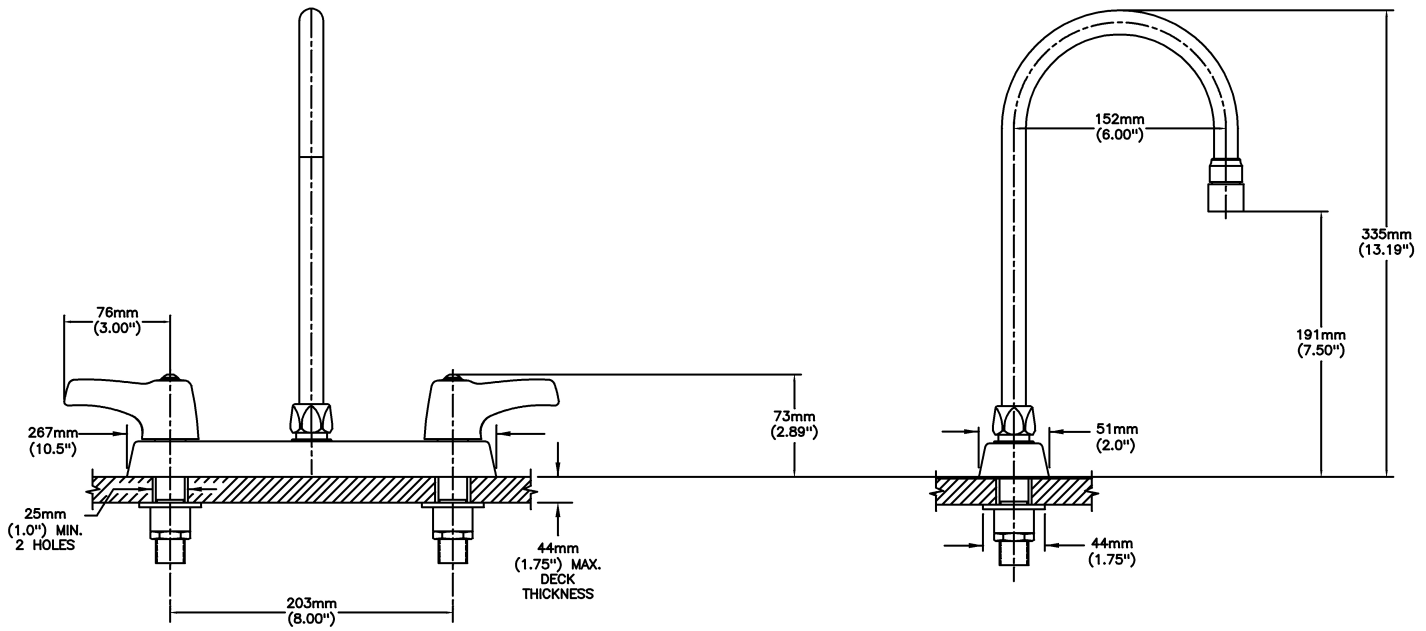

Sink Faucet Deckmount

8" Deck- CER-TECK® ceramic structures

Model No: 26C3943-R5

COMPLIES WITH:

- CSA certified.
- Complies to ASME A112.18.1/CSA B125.1
- Verified compliant with 0.25% weighted average Pb content regulations
- (Contact Delta Representative for State and/or Local Approvals)

NOTES:

26T3 - 8" Deck- TUF-TECK® compression structures

SPECIFICATION:

- Heavy Duty Cast Brass sink faucet
- 203 mm (8") centers
- Two handle
- Polished chrome plated finish
- Metal hold-down package
- CER-TECK® ceramic structures
- Spout: R5 - Gooseneck-6.0" spout reach -12.0" height(unmounted)- Standard rigid/swivel field installation unless LS Limited swing option selected-Vandal resistant .090" wall thickness
- Outlet#: 4 - Standard 1.5 GPM (5.7 L/Min) Flow Control Aerator
- Handle#: 3 - 76 mm (3") Lever Blade Handles-ADA Compliant-Metal-Color indexed-Vandal Resistant screws

OPERATION:

- Not Available

(Dimensional drawing on following page)

Delta reserves the right (1) to make changes to specifications and materials, and (2) to change or discontinue models, both without notice or obligation. Dimensions are for reference. Measurement may vary plus or minus 6mm(0.25"). Mounting locations are suggested only. Check with local codes for requirements in your area. This spec was produced May 20, 2021.

INLET FOR 3/8" OR 1/2" FLEXIBLE RISER
OR 1/2-14 NPSM COUPLING NUT (NOT SUPPLIED)

Delta reserves the right (1) to make changes to specifications and materials, and (2) to change or discontinue models, both without notice or obligation. Dimensions are for reference. Measurement may vary plus or minus 6mm(0.25"). Mounting locations are suggested only. Check with local codes for requirements in your area. This spec was produced May 20, 2021.