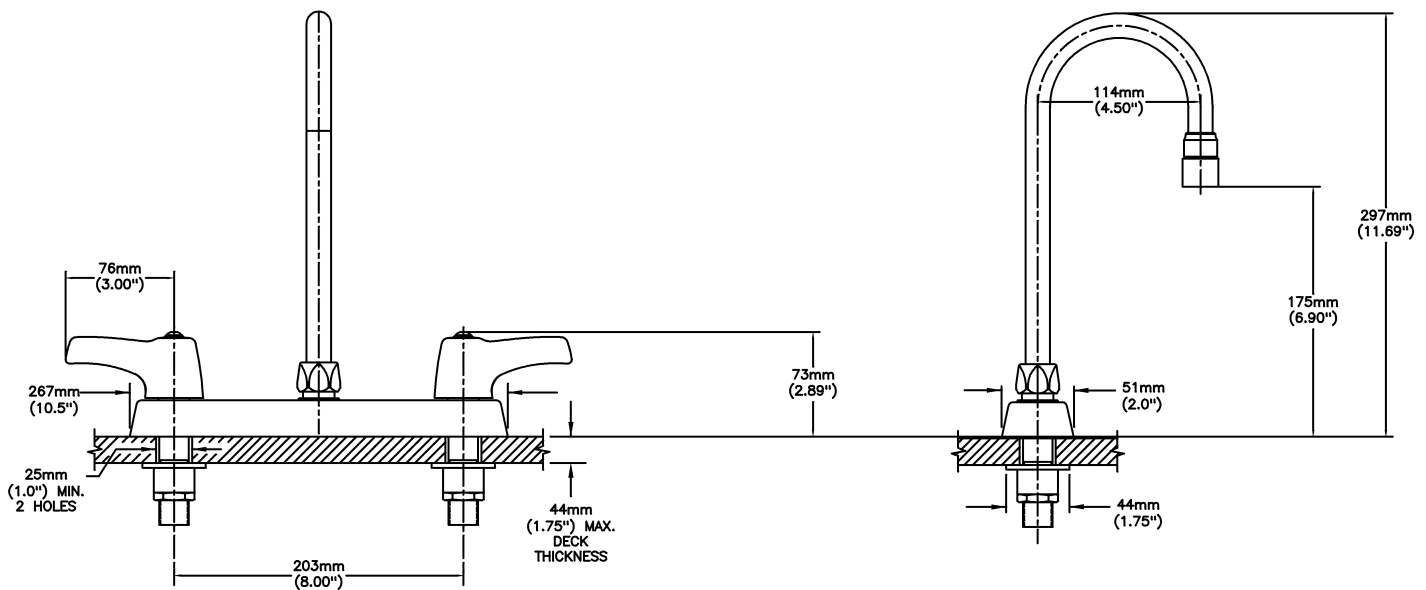

#### SPECIFICATION:

- Heavy Duty Cast Brass sink faucet
- 203 mm (8") centers
- Two handle
- Polished chrome plated finish
- Metal hold-down package
- CER-TECK® ceramic structures
- Spout: R2 - Gooseneck spout-4.5" spout reach -Standard rigid/swivel field installation-Vandal resistant .090" wall thickness(R2)
- Outlet#: 4 - Standard 1.5 GPM (5.7 L/Min) Flow Control Aerator
- Handle#: 3 - 76 mm (3") Lever Blade Handles-ADA Compliant-Metal-Color indexed-Vandal Resistant screws

#### OPERATION:

- Not Available

***(Dimensional drawing on following page)***

Delta reserves the right (1) to make changes to specifications and materials, and (2) to change or discontinue models, both without notice or obligation. Dimensions are for reference. Measurement may vary plus or minus 6mm(0.25"). Mounting locations are suggested only. Check with local codes for requirements in your area. This spec was produced July 13, 2021.

INLET FOR 3/8" OR 1/2" FLEXIBLE RISER  
OR 1/2-14 NPSM COUPLING NUT (NOT SUPPLIED)

Delta reserves the right (1) to make changes to specifications and materials, and (2) to change or discontinue models, both without notice or obligation. Dimensions are for reference. Measurement may vary plus or minus 6mm(0.25"). Mounting locations are suggested only. Check with local codes for requirements in your area. This spec was produced July 13, 2021.