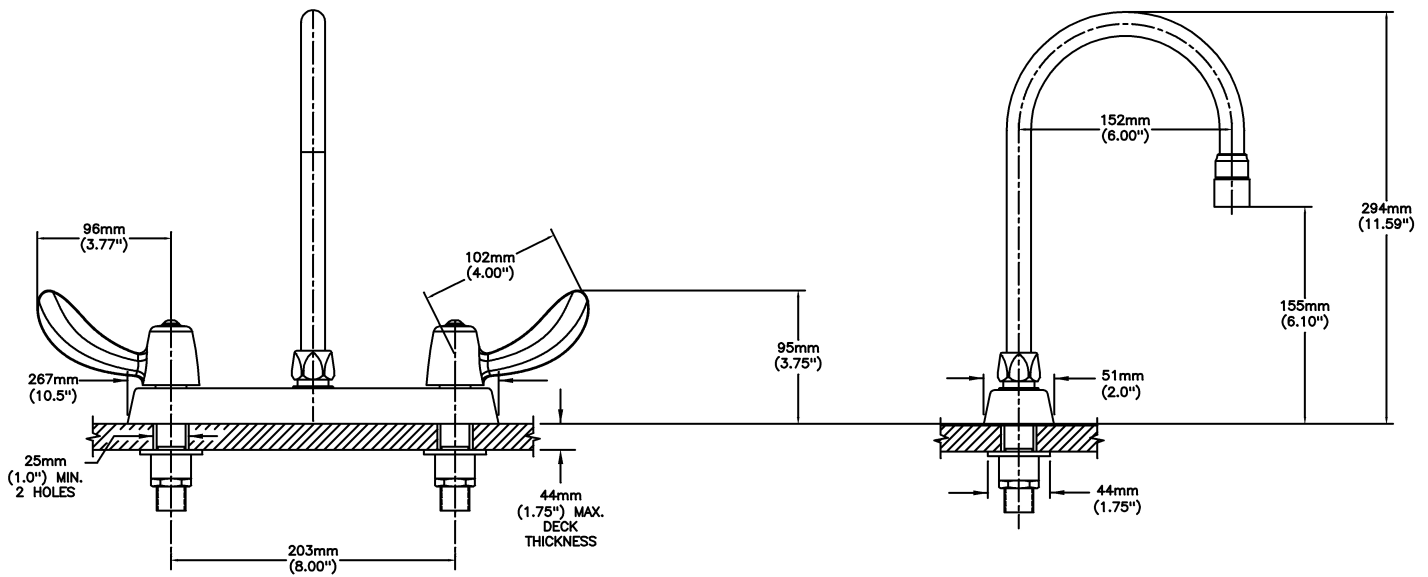

#### SPECIFICATION:

- Heavy Duty Cast Brass sink faucet
- 203 mm (8") centers
- Two handle
- Polished chrome plated finish
- Metal hold-down package
- CER-TECK® ceramic structures
- Spout#: 9 - Gooseneck spout-6.0" spout reach - 10.4" height (unmounted)- Standard rigid/swivel field installation unless LS Limited swing option selected- Vandal resistant .090" wall thickness-(R4)
- Outlet#: 4 - Standard 1.5 GPM (5.7 L/Min) Flow Control Aerator
- Handle#: 2 - 102 mm (4") Hooded Blade Handles-ADA compliant-Metal- Color indexed-Vandal resistant screws

#### OPERATION:

- Not Available

***(Dimensional drawing on following page)***

Delta reserves the right (1) to make changes to specifications and materials, and (2) to change or discontinue models, both without notice or obligation. Dimensions are for reference. Measurement may vary plus or minus 6mm(0.25"). Mounting locations are suggested only. Check with local codes for requirements in your area. This spec was produced April 13, 2021.

INLET FOR 3/8" OR 1/2" FLEXIBLE RISER  
OR 1/2-14 NPSM COUPLING NUT (NOT SUPPLIED)

Delta reserves the right (1) to make changes to specifications and materials, and (2) to change or discontinue models, both without notice or obligation. Dimensions are for reference. Measurement may vary plus or minus 6mm(0.25"). Mounting locations are suggested only. Check with local codes for requirements in your area. This spec was produced April 13, 2021.