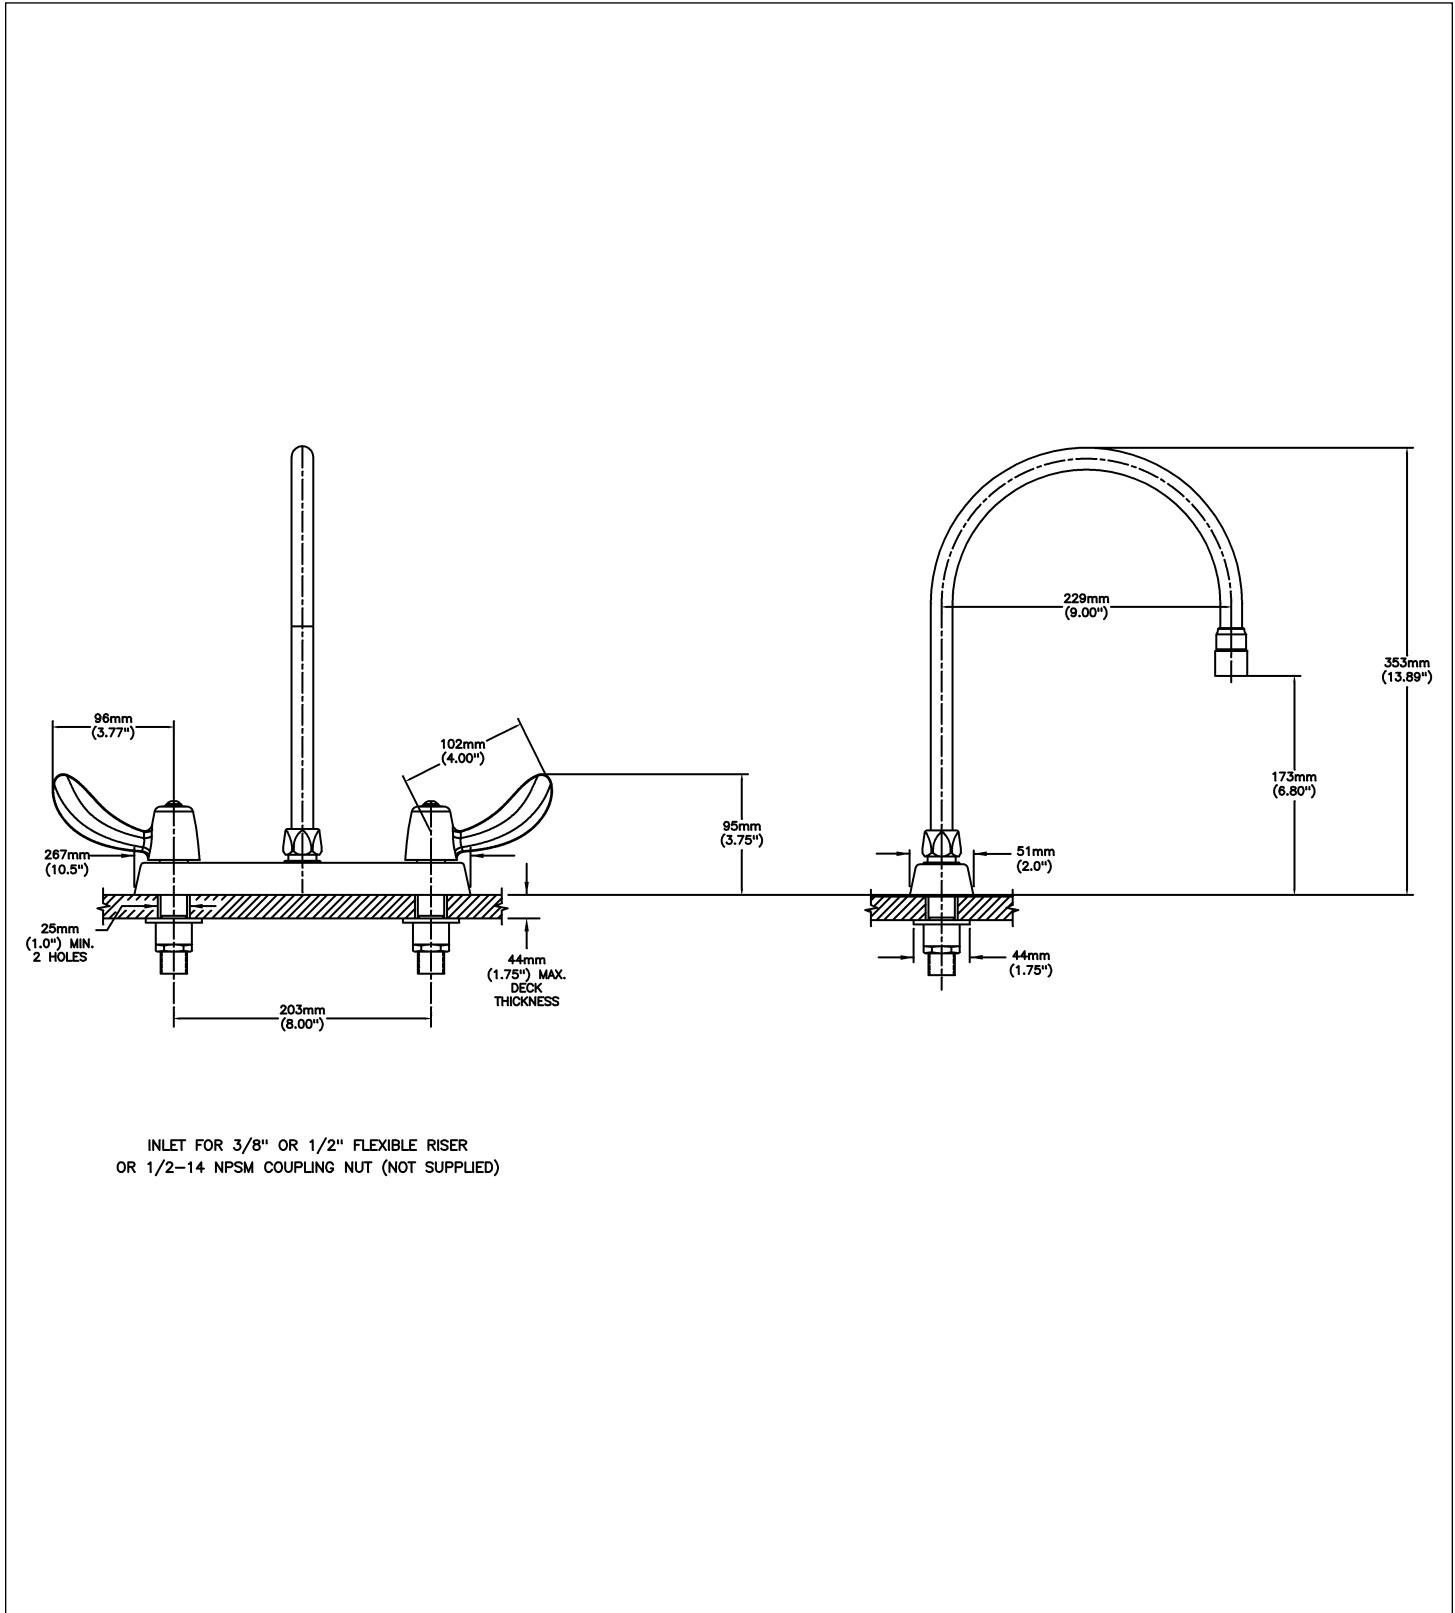

Sink Faucet Deckmount

8" Deck- CER-TECK® ceramic structures

Model No: 26C3942-R7

COMPLIES WITH:

- CSA certified.
- Complies to ASME A112.18.1/CSA B125.1
- Verified compliant with 0.25% weighted average Pb content regulations
- (Contact Delta Representative for State and/or Local Approvals)

NOTES:

26T3 - 8" Deck- TUF-TECK® compression structures

SPECIFICATION:

- Heavy Duty Cast Brass sink faucet
- 203 mm (8") centers
- Two handle
- Polished chrome plated finish
- Metal hold-down package
- CER-TECK® ceramic structures
- Spout: R7 - Gooseneck spout-9.0" spout reach -12.7" height(unmounted)- Standard rigid/swivel field installation unless LS Limited swing option selected-Vandal resistant.090" wall thickness
- Outlet#: 4 - Standard 1.5 GPM (5.7 L/Min) Flow Control Aerator
- Handle#: 2 - 102 mm (4") Hooded Blade Handles-ADA compliant-Metal- Color indexed-Vandal resistant screws

OPERATION:

- Not Available

(Dimensional drawing on following page)

Delta reserves the right (1) to make changes to specifications and materials, and (2) to change or discontinue models, both without notice or obligation. Dimensions are for reference. Measurement may vary plus or minus 6mm(0.25"). Mounting locations are suggested only. Check with local codes for requirements in your area. This spec was produced July 13, 2021.

Delta reserves the right (1) to make changes to specifications and materials, and (2) to change or discontinue models, both without notice or obligation. Dimensions are for reference. Measurement may vary plus or minus 6mm(0.25"). Mounting locations are suggested only. Check with local codes for requirements in your area. This spec was produced July 13, 2021.