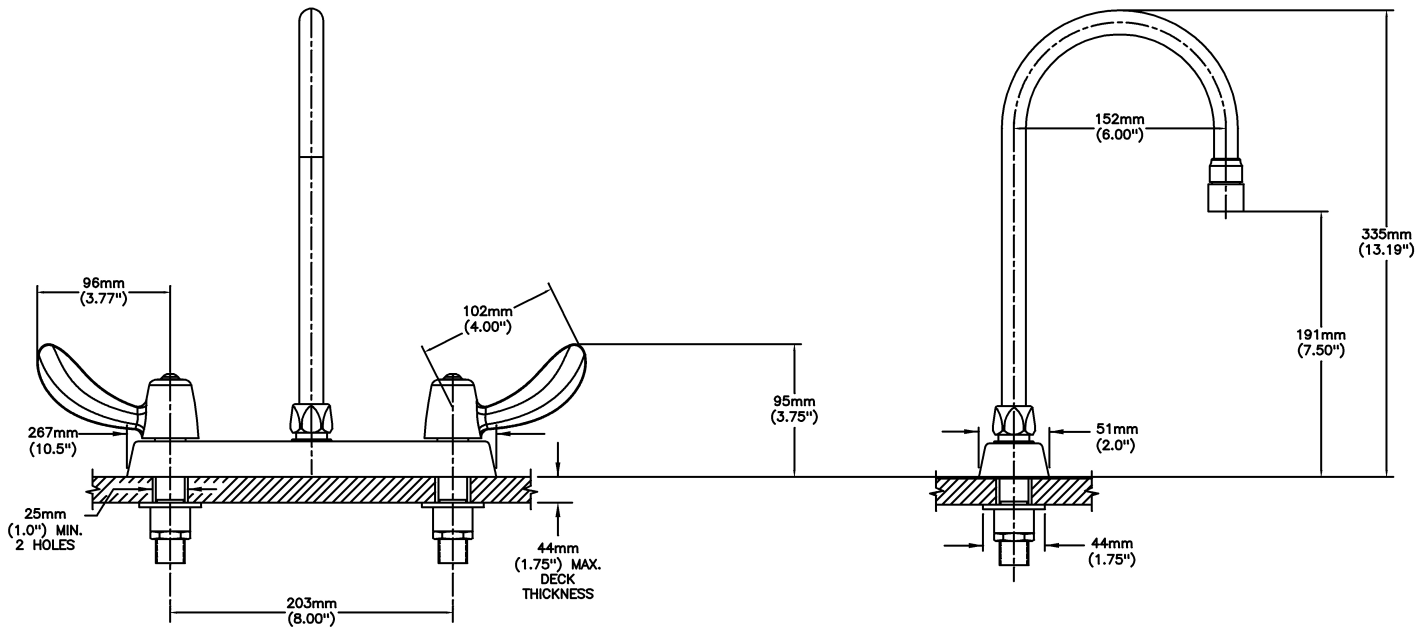

#### SPECIFICATION:

- Heavy Duty Cast Brass sink faucet
- 203 mm (8") centers
- Two handle
- Polished chrome plated finish
- Metal hold-down package
- CER-TECK® ceramic structures
- Spout: R5 - Gooseneck-6.0" spout reach -12.0" height(unmounted)- Standard rigid/swivel field installation unless LS Limited swing option selected-Vandal resistant .090" wall thickness
- Outlet#: 4 - Standard 1.5 GPM (5.7 L/Min) Flow Control Aerator
- Handle#: 2 - 102 mm (4") Hooded Blade Handles-ADA compliant-Metal- Color indexed-Vandal resistant screws

#### OPERATION:

- Not Available

***(Dimensional drawing on following page)***

Delta reserves the right (1) to make changes to specifications and materials, and (2) to change or discontinue models, both without notice or obligation. Dimensions are for reference. Measurement may vary plus or minus 6mm(0.25"). Mounting locations are suggested only. Check with local codes for requirements in your area. This spec was produced July 13, 2021.

INLET FOR 3/8" OR 1/2" FLEXIBLE RISER  
OR 1/2-14 NPSM COUPLING NUT (NOT SUPPLIED)

Delta reserves the right (1) to make changes to specifications and materials, and (2) to change or discontinue models, both without notice or obligation. Dimensions are for reference. Measurement may vary plus or minus 6mm(0.25"). Mounting locations are suggested only. Check with local codes for requirements in your area. This spec was produced July 13, 2021.