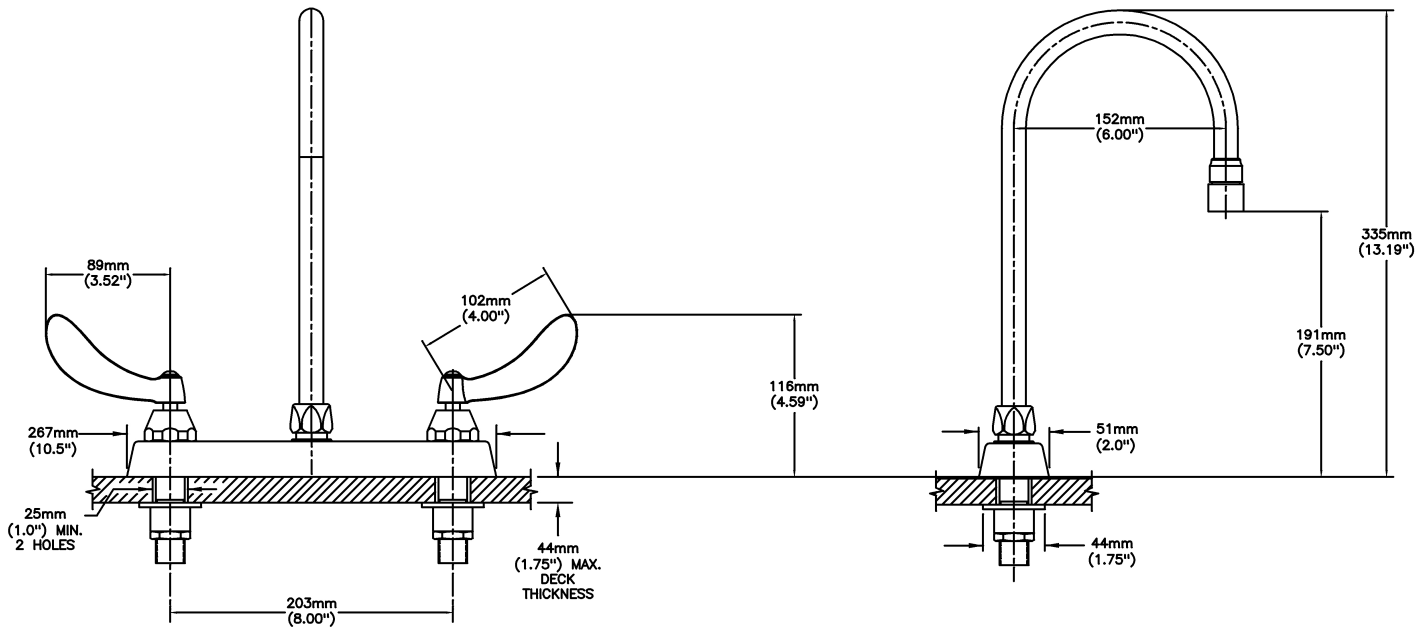

Sink Faucet Deckmount

8" Deck- CER-TECK® ceramic structures

Model No: 26C3934-R5

COMPLIES WITH:

- CSA certified.
- Complies to ASME A112.18.1/CSA B125.1
- Verified compliant with 0.25% weighted average Pb content regulations
- (Contact Delta Representative for State and/or Local Approvals)

NOTES:

26T3 - 8" Deck- TUF-TECK® compression structures

SPECIFICATION:

- Heavy Duty Cast Brass sink faucet
- 203 mm (8") centers
- Two handle
- Polished chrome plated finish
- Metal hold-down package
- CER-TECK® ceramic structures
- Spout: R5 - Gooseneck-6.0" spout reach -12.0" height(unmounted)- Standard rigid/swivel field installation unless LS Limited swing option selected-Vandal resistant .090" wall thickness
- Outlet#: 3 - Vandal Resistant Aerator Outlet- 1.5 GPM (5.7 L/min) Flow Rate at 60 psi- pressure compensating
- Handle#: 4 - 102 mm (4") Blade Handles- ADA Compliant-Sanitary Hoods- Metal-Color indexed-Vandal resistant screws

OPERATION:

- Not Available

(Dimensional drawing on following page)

Delta reserves the right (1) to make changes to specifications and materials, and (2) to change or discontinue models, both without notice or obligation. Dimensions are for reference. Measurement may vary plus or minus 6mm(0.25"). Mounting locations are suggested only. Check with local codes for requirements in your area. This spec was produced July 13, 2021.

INLET FOR 3/8" OR 1/2" FLEXIBLE RISER
OR 1/2-14 NPSM COUPLING NUT (NOT SUPPLIED)

Delta reserves the right (1) to make changes to specifications and materials, and (2) to change or discontinue models, both without notice or obligation. Dimensions are for reference. Measurement may vary plus or minus 6mm(0.25"). Mounting locations are suggested only. Check with local codes for requirements in your area. This spec was produced July 13, 2021.