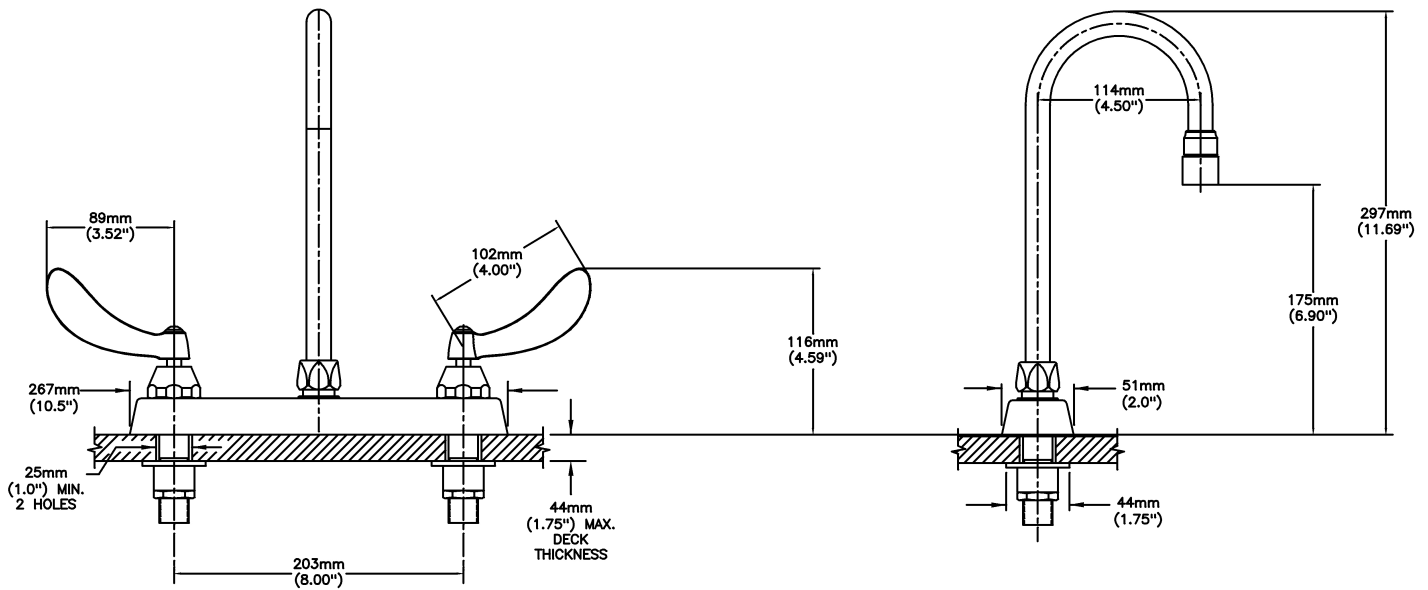

Sink Faucet Deckmount

8" Deck- CER-TECK® ceramic structures

Model No: 26C3934-R2

COMPLIES WITH:

- CSA certified.
- Complies to ASME A112.18.1/CSA B125.1
- Verified compliant with 0.25% weighted average Pb content regulations
- (Contact Delta Representative for State and/or Local Approvals)

NOTES:

26T3 - 8" Deck- TUF-TECK® compression structures

SPECIFICATION:

- Heavy Duty Cast Brass sink faucet
- 203 mm (8") centers
- Two handle
- Polished chrome plated finish
- Metal hold-down package
- CER-TECK® ceramic structures
- Spout: R2 - Gooseneck spout-4.5" spout reach -Standard rigid/swivel field installation-Vandal resistant .090" wall thickness(R2)
- Outlet#: 3 - Vandal Resistant Aerator Outlet- 1.5 GPM (5.7 L/min) Flow Rate at 60 psi- pressure compensating
- Handle#: 4 - 102 mm (4") Blade Handles- ADA Compliant-Sanitary Hoods- Metal-Color indexed-Vandal resistant screws

OPERATION:

- Not Available

(Dimensional drawing on following page)

Delta reserves the right (1) to make changes to specifications and materials, and (2) to change or discontinue models, both without notice or obligation. Dimensions are for reference. Measurement may vary plus or minus 6mm(0.25"). Mounting locations are suggested only. Check with local codes for requirements in your area. This spec was produced May 26, 2021.

INLET FOR 3/8" OR 1/2" FLEXIBLE RISER
OR 1/2-14 NPSM COUPLING NUT (NOT SUPPLIED)

Delta reserves the right (1) to make changes to specifications and materials, and (2) to change or discontinue models, both without notice or obligation. Dimensions are for reference. Measurement may vary plus or minus 6mm(0.25"). Mounting locations are suggested only. Check with local codes for requirements in your area. This spec was produced May 26, 2021.