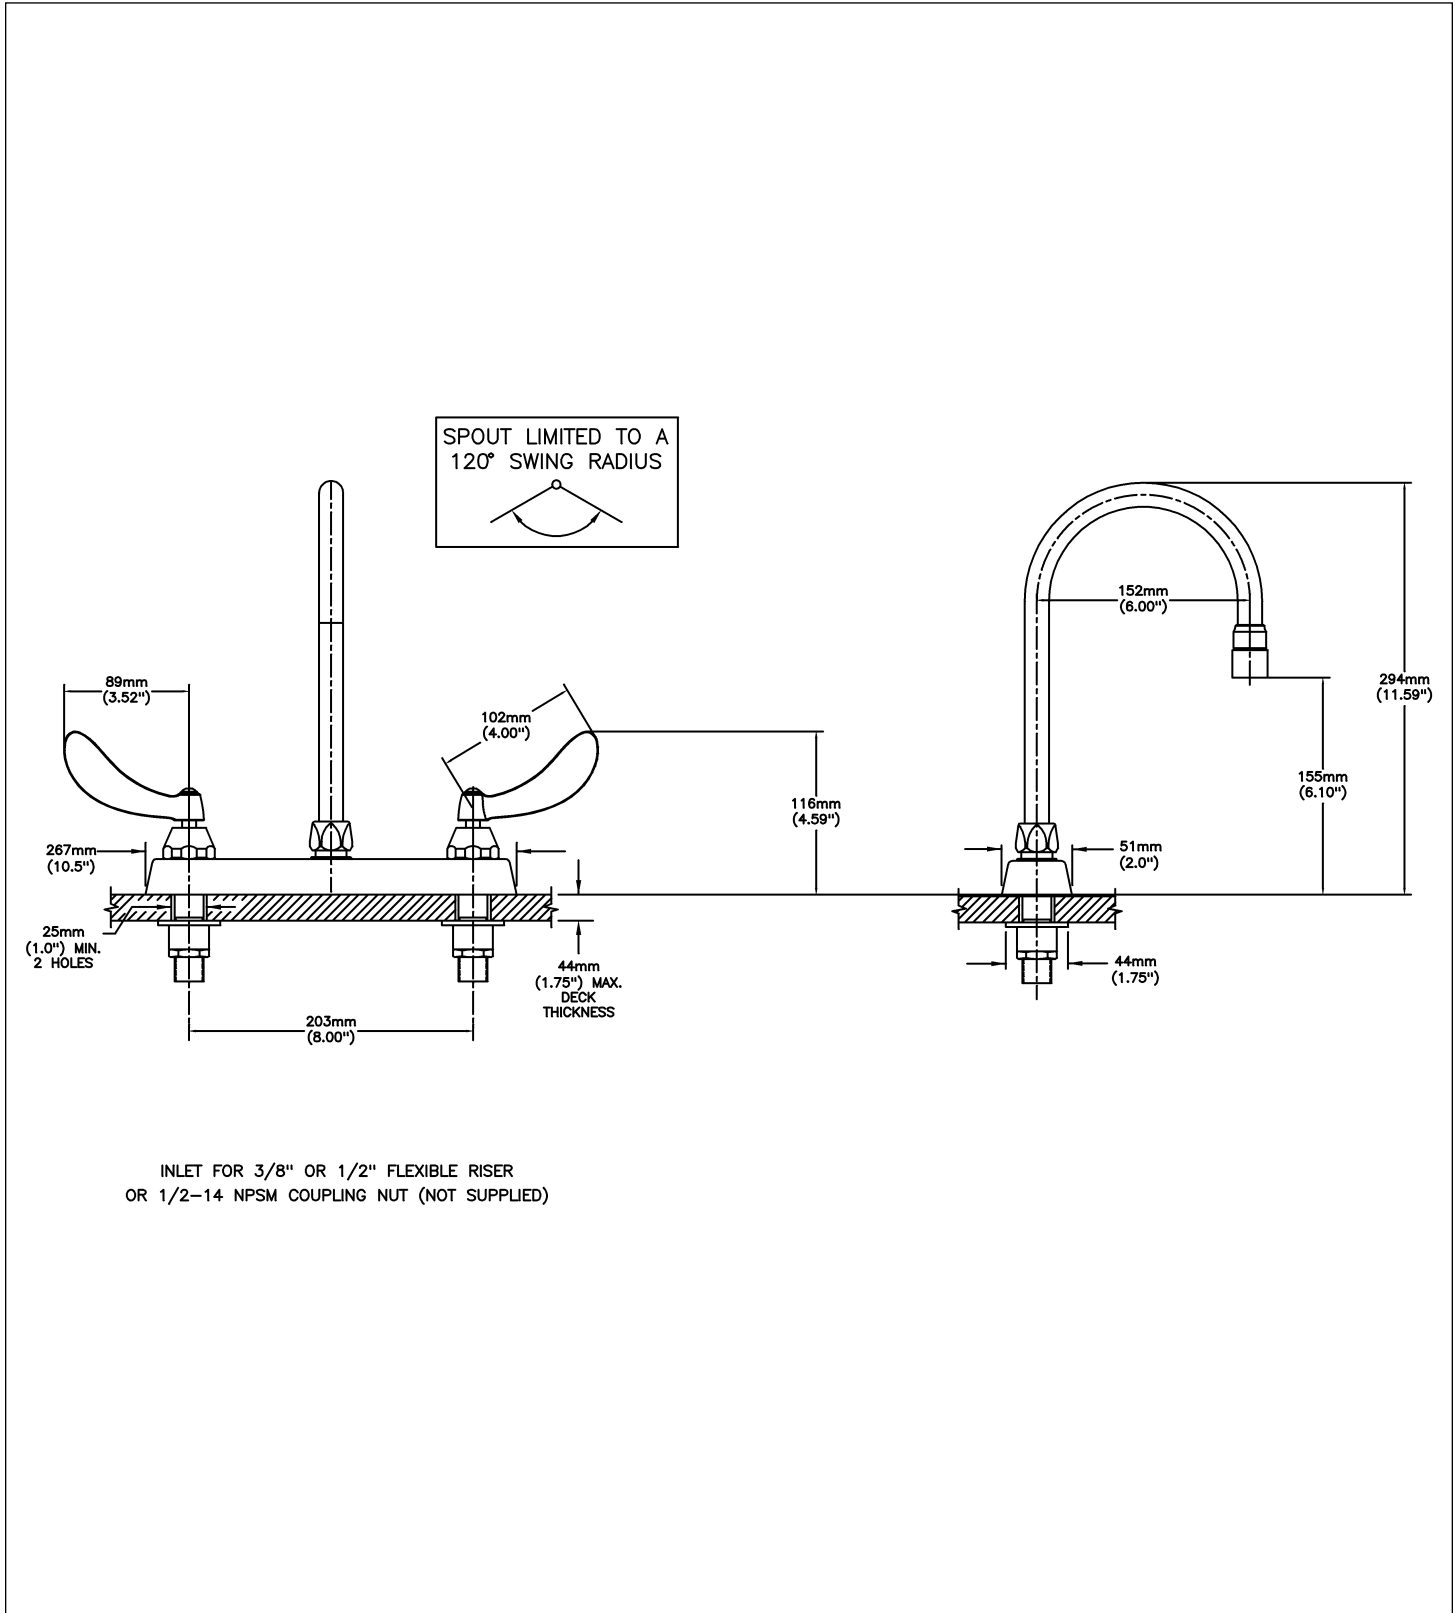

Sink Faucet Deckmount

8" Deck- CER-TECK® ceramic structures

Model No: 26C3934-LS

COMPLIES WITH:

- CSA certified.
- Complies to ASME A112.18.1/CSA B125.1
- Verified compliant with 0.25% weighted average Pb content regulations
- (Contact Delta Representative for State and/or Local Approvals)

NOTES:

26T3 - 8" Deck- TUF-TECK® compression structures

SPECIFICATION:

- Heavy Duty Cast Brass sink faucet
- 203 mm (8") centers
- Two handle
- Polished chrome plated finish
- Metal hold-down package
- CER-TECK® ceramic structures
- Spout#: 9 - Gooseneck spout-6.0" spout reach - 10.4" height (unmounted)- Standard rigid/swivel field installation unless LS Limited swing option selected- Vandal resistant .090" wall thickness-(R4)
- Outlet#: 3 - Vandal Resistant Aerator Outlet- 1.5 GPM (5.7 L/min) Flow Rate at 60 psi- pressure compensating
- Handle#: 4 - 102 mm (4") Blade Handles- ADA Compliant-Sanitary Hoods- Metal-Color indexed-Vandal resistant screws
- 120 degrees limited swing of spout (LS)

OPERATION:

- Not Available

(Dimensional drawing on following page)

Delta reserves the right (1) to make changes to specifications and materials, and (2) to change or discontinue models, both without notice or obligation. Dimensions are for reference. Measurement may vary plus or minus 6mm(0.25"). Mounting locations are suggested only. Check with local codes for requirements in your area. This spec was produced July 13, 2021.

Delta reserves the right (1) to make changes to specifications and materials, and (2) to change or discontinue models, both without notice or obligation. Dimensions are for reference. Measurement may vary plus or minus 6mm(0.25"). Mounting locations are suggested only. Check with local codes for requirements in your area. This spec was produced July 13, 2021.