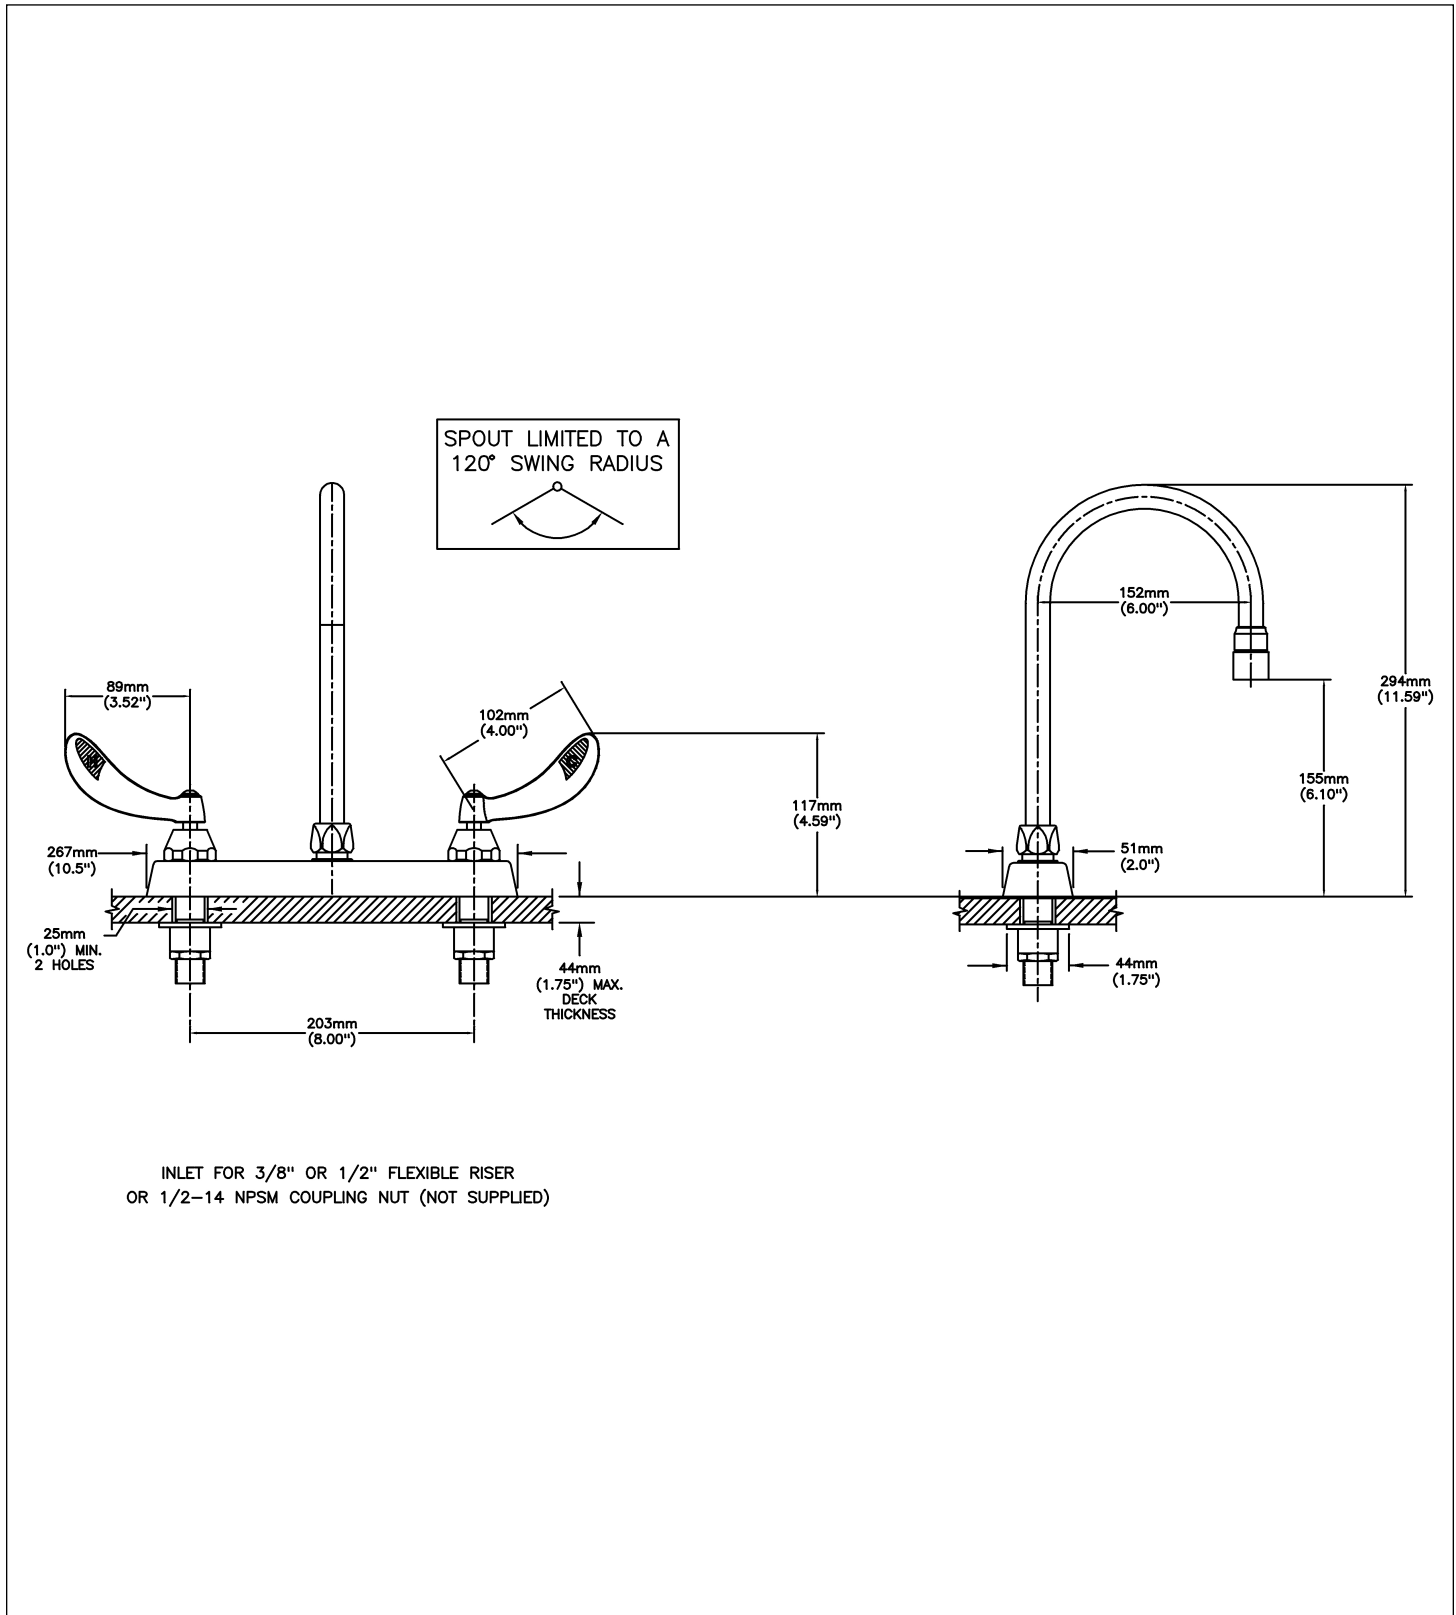

#### SPECIFICATION:

- Heavy Duty Cast Brass sink faucet
- 203 mm (8") centers
- Two handle
- Polished chrome plated finish
- Metal hold-down package
- CER-TECK® ceramic structures
- Spout#: 9 - Gooseneck spout-6.0" spout reach - 10.4" height (unmounted)- Standard rigid/swivel field installation unless LS Limited swing option selected- Vandal resistant .090" wall thickness-(R4)
- Outlet#: 3 - Vandal Resistant Aerator Outlet- 1.5 GPM (5.7 L/min) Flow Rate at 60 psi- pressure compensating
- Handle#: 4 - 102 mm (4") Blade Handles- ADA Compliant-Sanitary Hoods- Metal-Color indexed-Vandal resistant screws
- 120 degrees limited swing of spout (LS)
- Handle Temperature Indicators

#### OPERATION:

- Not Available

*(Dimensional drawing on following page)*

Delta reserves the right (1) to make changes to specifications and materials, and (2) to change or discontinue models, both without notice or obligation. Dimensions are for reference. Measurement may vary plus or minus 6mm(0.25"). Mounting locations are suggested only. Check with local codes for requirements in your area. This spec was produced May 31, 2021.

Delta reserves the right (1) to make changes to specifications and materials, and (2) to change or discontinue models, both without notice or obligation. Dimensions are for reference. Measurement may vary plus or minus 6mm(0.25"). Mounting locations are suggested only. Check with local codes for requirements in your area. This spec was produced May 31, 2021.